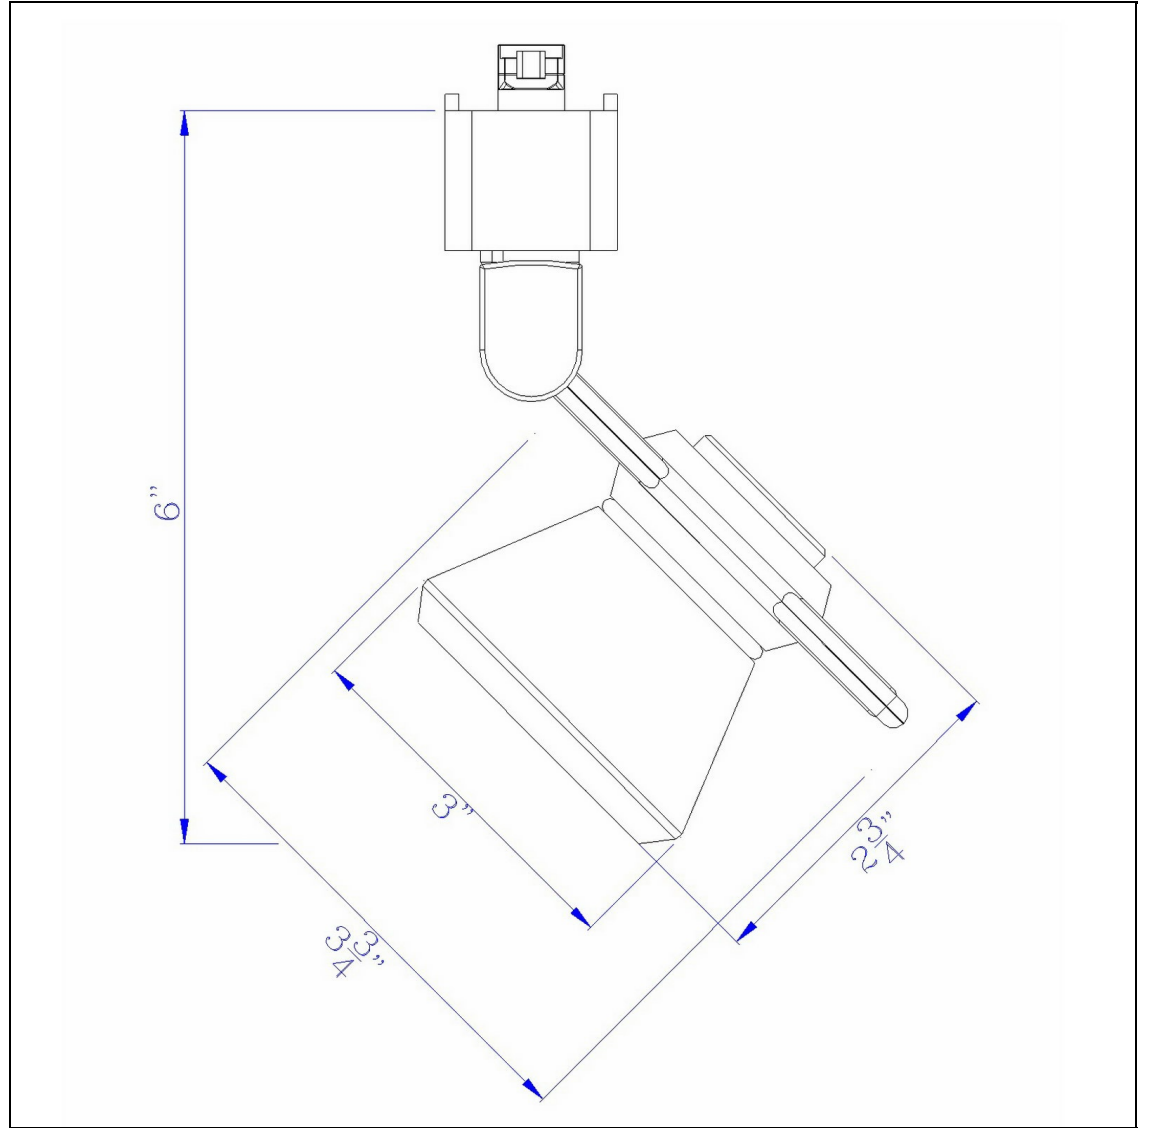

Product No. **HT-999DB-CONERU**

Description

12W Dimmable integrated LED Track Fixture,
750 Lumen, 90 CRI
Durable Metal Construction
Dimmable with Lutron Brand Dimmers:
DVCL-153P, SCL-153P,AYCL-153P,CTCL-
153P,DVCL-253P,DVSCLL-253P,SE
700 Lumen Output
3000K Light Temperature
355 Degree Rotation
36 Degree Beam
36 Degree Beam
Dimmable with Lutron Brand Dimmers:
DVCL-153P, SCL-153P,AYCL-153P,CTCL-
153P,DVCL-253P,DVSCLL-253P,SE
6" Height Metal Track Head in Dark Bronze
Finish

Technical Specifications

UPC	020193067284
Wattage	LED12W
CRI	90
Lumen	750
Switch Type	Hardwired
Bulb Base	Integrated Led
Number of Lights	1
Color	Dark Bronze
Base Color	Dark Bronze