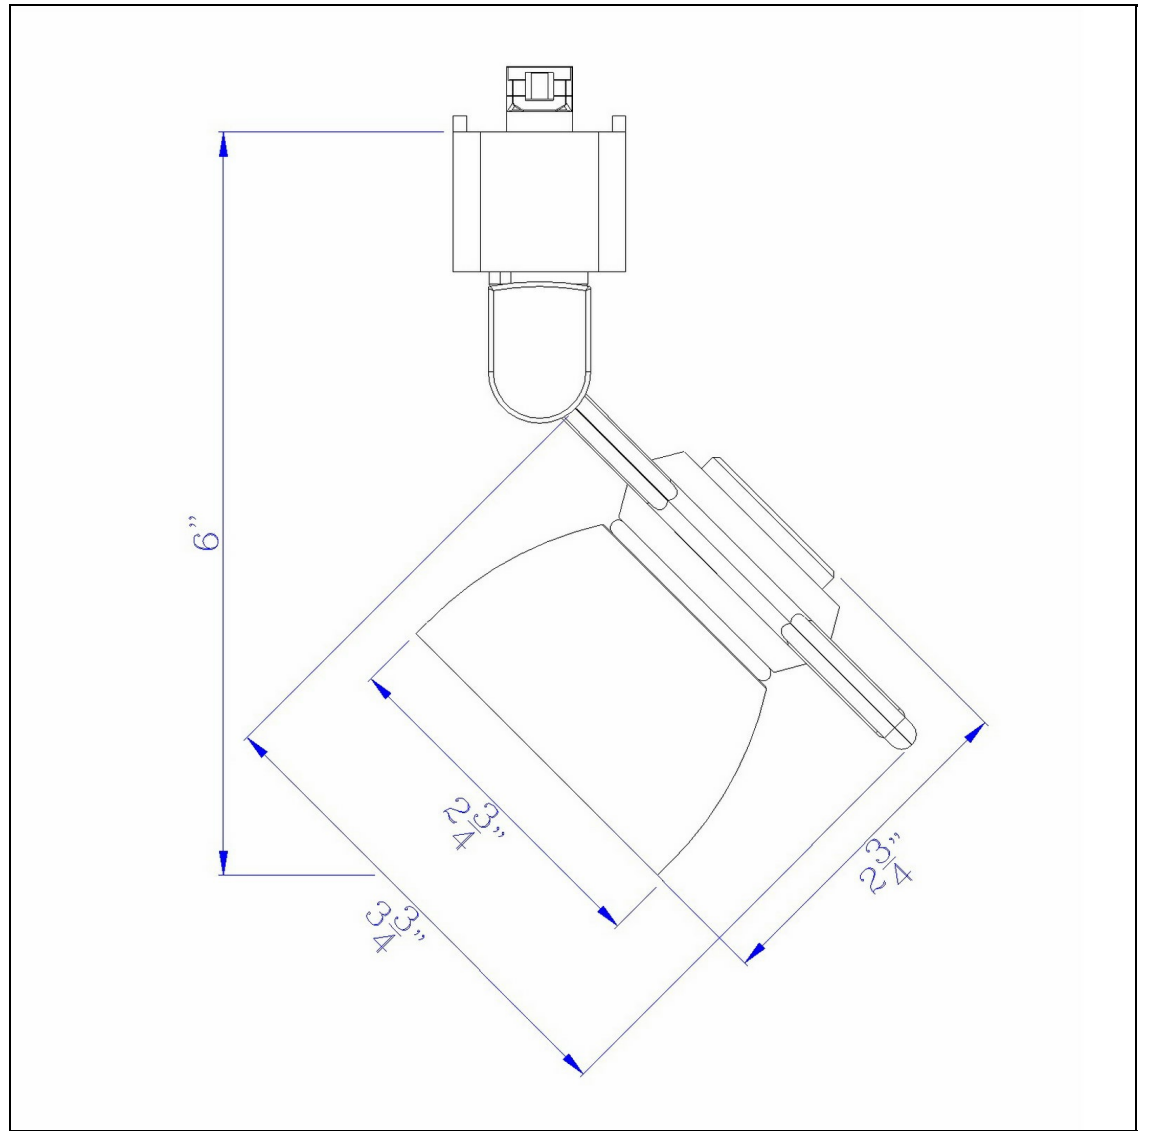

Product No. HT-999BS-AMBCLR

Description

12W Dimmable integrated LED Track Fixture,
750 Lumen, 90 CRI
Durable Metal Construction
Dimmable with Lutron Brand Dimmers:
DVCL-153P, SCL-153P,AYCL-153P,CTCL-
153P,DVCL-253P,DVSCLL-253P,SE
700 Lumen Output
3000K Light Temperature
355 Degree Rotation
36 Degree Beam
36 Degree Beam
Dimmable with Lutron Brand Dimmers:
DVCL-153P, SCL-153P,AYCL-153P,CTCL-
153P,DVCL-253P,DVSCLL-253P,SE
6" Height Metal and PLC Track Head In
Brushed Steel Finish

Technical Specifications

UPC	020193067284
Wattage	LED12W
CRI	90
Lumen	750
Switch Type	Hardwired
Bulb Base	Integrated Led
Number of Lights	1
Color	Brushed Steel
Base Color	Brushed Steel