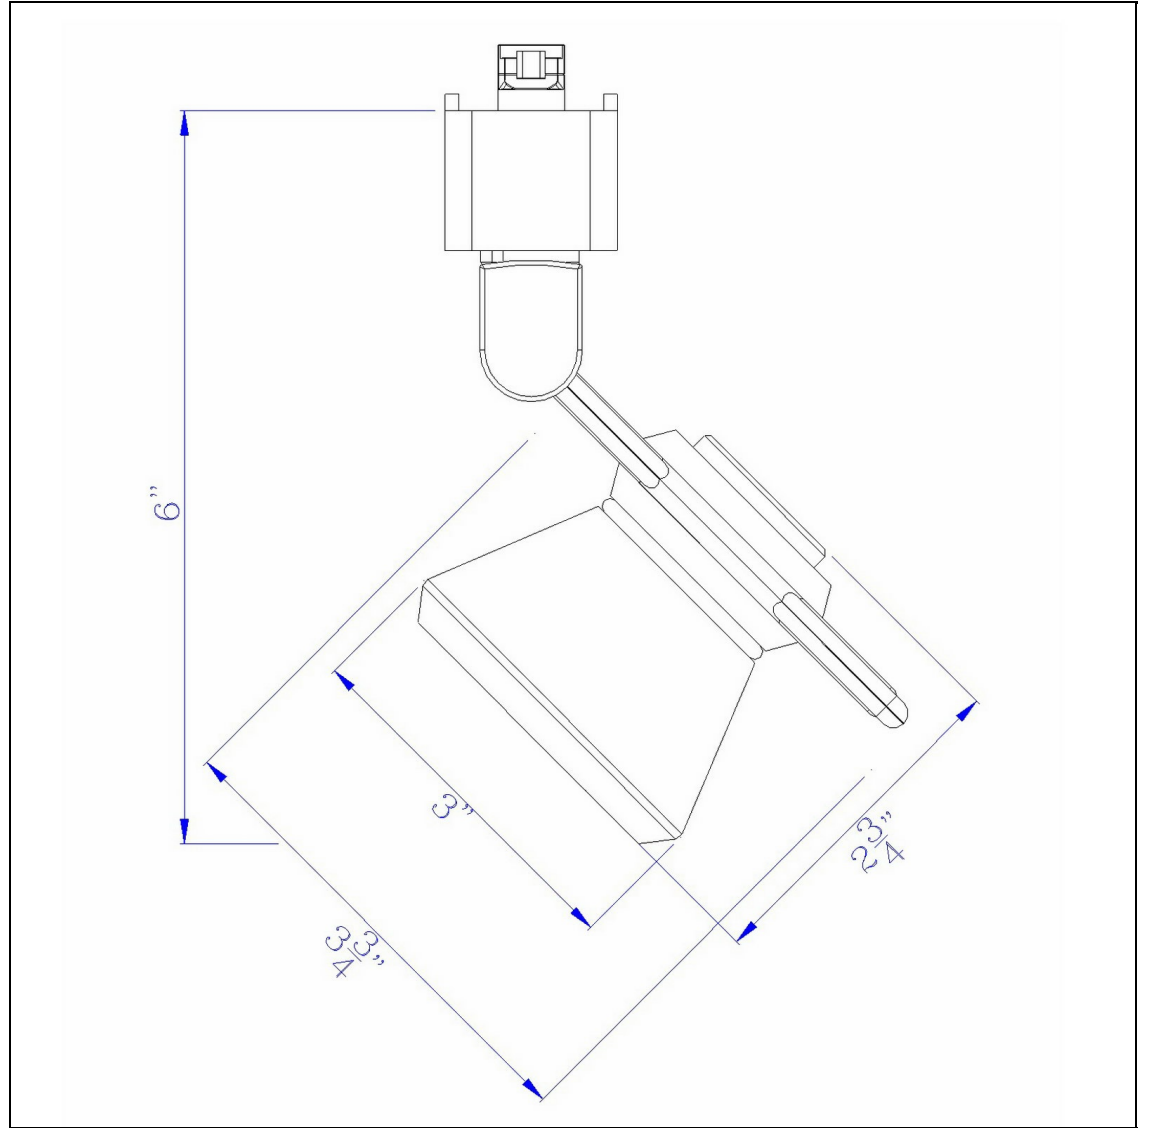

Product No. **HT-999BK-CONERU**

Description

12W Dimmable integrated LED Track Fixture,  
750 Lumen, 90 CRI  
Durable Metal Construction  
Dimmable with Lutron Brand Dimmers:  
DVCL-153P, SCL-153P,AYCL-153P,CTCL-  
153P,DVCL-253P,DVSCLL-253P,SE  
700 Lumen Output  
3000K Light Temperature  
355 Degree Rotation  
36 Degree Beam  
36 Degree Beam  
Dimmable with Lutron Brand Dimmers:  
DVCL-153P, SCL-153P,AYCL-153P,CTCL-  
153P,DVCL-253P,DVSCLL-253P,SE  
6" Height Metal Track Head in Black Finish

Technical Specifications

<b>UPC</b>	020193067284
<b>Wattage</b>	LED12W
<b>CRI</b>	90
<b>Lumen</b>	750
<b>Switch Type</b>	Hardwired
<b>Bulb Base</b>	Integrated Led
<b>Number of Lights</b>	1
<b>Color</b>	Black
<b>Base Color</b>	Black