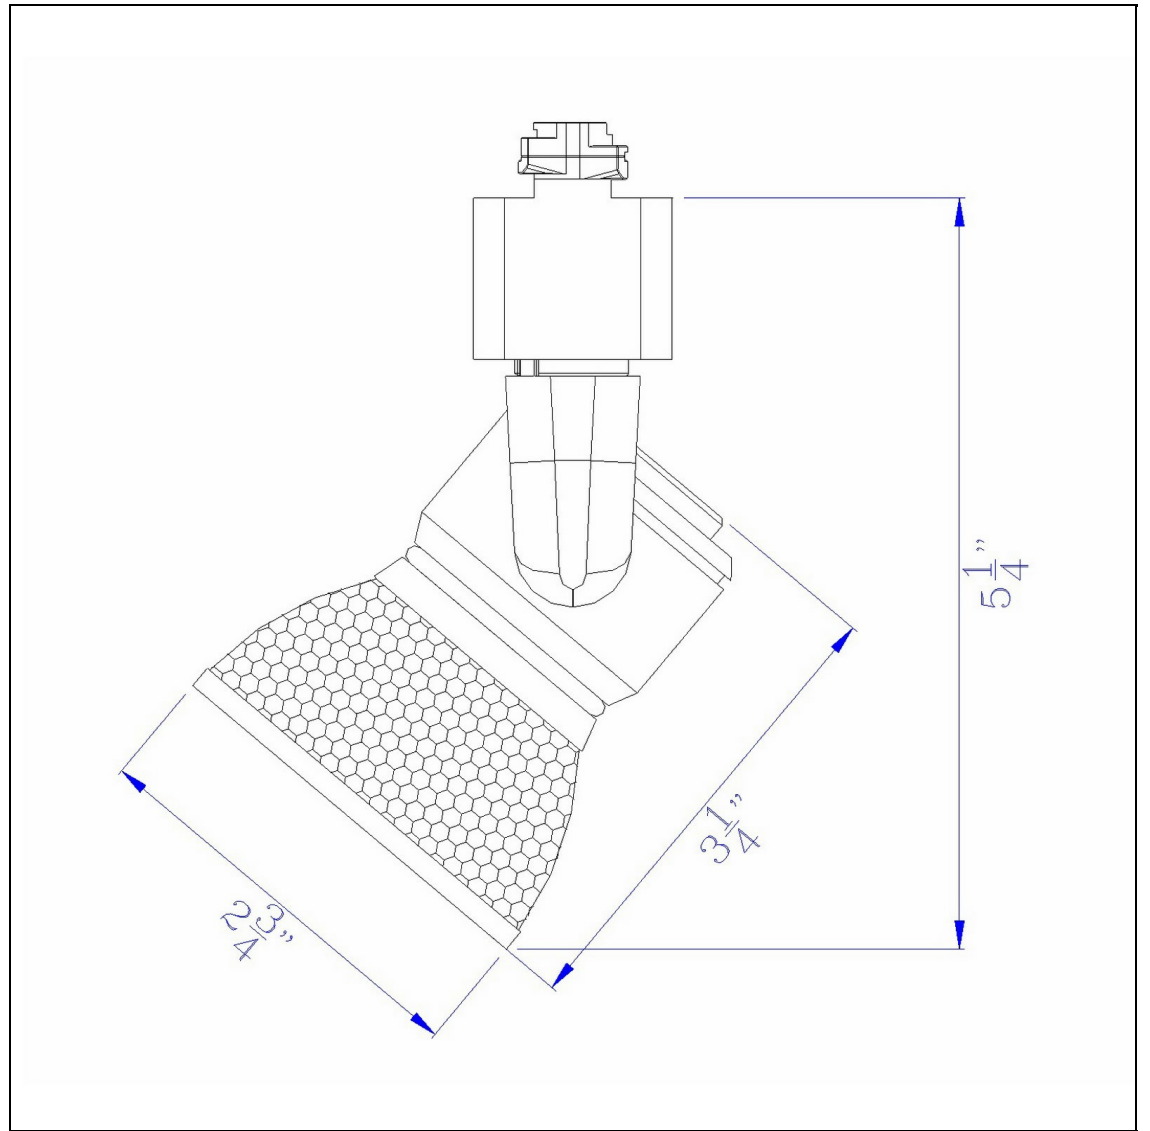

**Product No. HT-888WH-MESHWH**

**Description**

10W Dimmable integrated LED Track Fixture,  
700 Lumen, 90 CRI  
Durable Metal Construction  
Dimmable with Lutron Brand Dimmers:  
DVCL-153P, SCL-153P,AYCL-153P,CTCL-  
153P,DVCL-253P,DVSCLL-253P,SE  
700 Lumen Output  
3000K Light Temperature  
355 Degree Rotation  
36 Degree Beam  
36 Degree Beam  
Dimmable with Lutron Brand Dimmers:  
DVCL-153P, SCL-153P,AYCL-153P,CTCL-  
153P,DVCL-253P,DVSCLL-253P,SE  
6.25" Height Metal Track Head in White  
Finish

**Technical Specifications**

<b>UPC</b>	020193067284
<b>Wattage</b>	LED10W
<b>CRI</b>	90
<b>Lumen</b>	700
<b>Switch Type</b>	Hardwired
<b>Bulb Base</b>	Integrated Led
<b>Number of Lights</b>	1
<b>Color</b>	White
<b>Base Color</b>	White