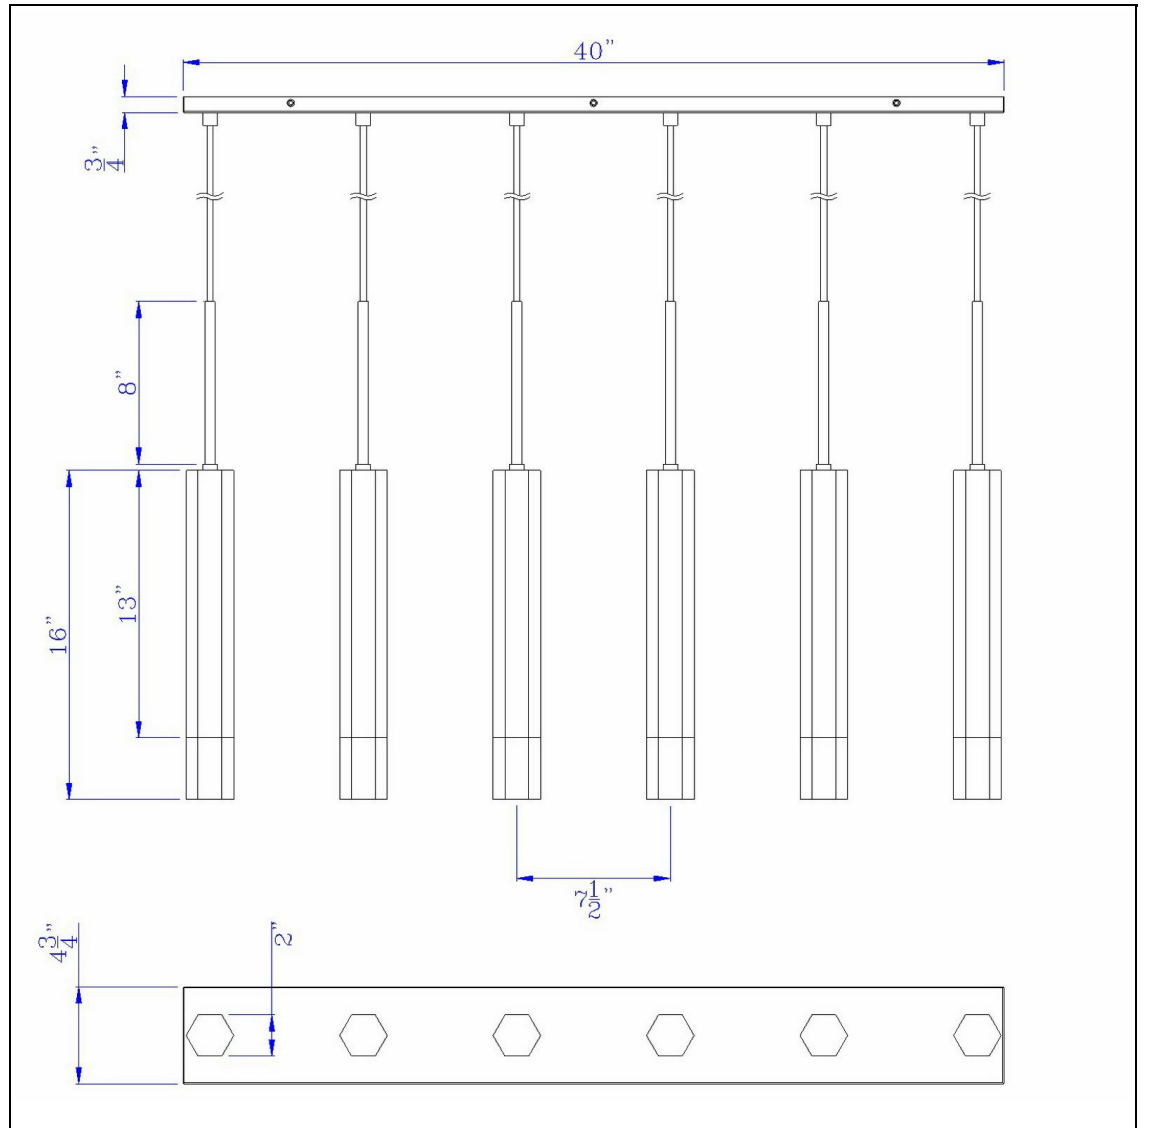

Product No. **FX-3723-6P-GM**

Description

Troy integrated LED Dimmable Hexagon Aluminum Casted 6 Lights Pendant With Glass Diffuser
Durable Aluminum Cast Construction
Dimmable with Lutron Brand Dimmers: DVCL-153P, SCL-153P, AYCL-153P, CTCL-153P, DVCL-253P, DVSCLL-253P, SE
2800K Color Temperature
Ships in One Carton
40"x 0.75" Island Canopy Included
Dimmable with Lutron dimmers #: DVCL-153P, SCL-153P, AYCL-153P, CTCL-153P, DVCL-253P, DVSCLL-253P,
24" Height Aluminum Cast Pendant in Gun Metal Finish

Technical Specifications

UPC	020193067284
Wattage	7W X6
CRI	90
Lumen	380 x 6
Switch Type	Hardwired
Bulb Base	Integrated Led
Number of Lights	6
Color	Gun Metal
Base Color	Gun Metal

Carton 1 Dimensions	51.00 x 8.00 x 14.00
Carton 2 Dimensions	0.00 x 0.00 x 14.00
Package Dimensions	L: 14.00 W: 8.00 H: 51.00