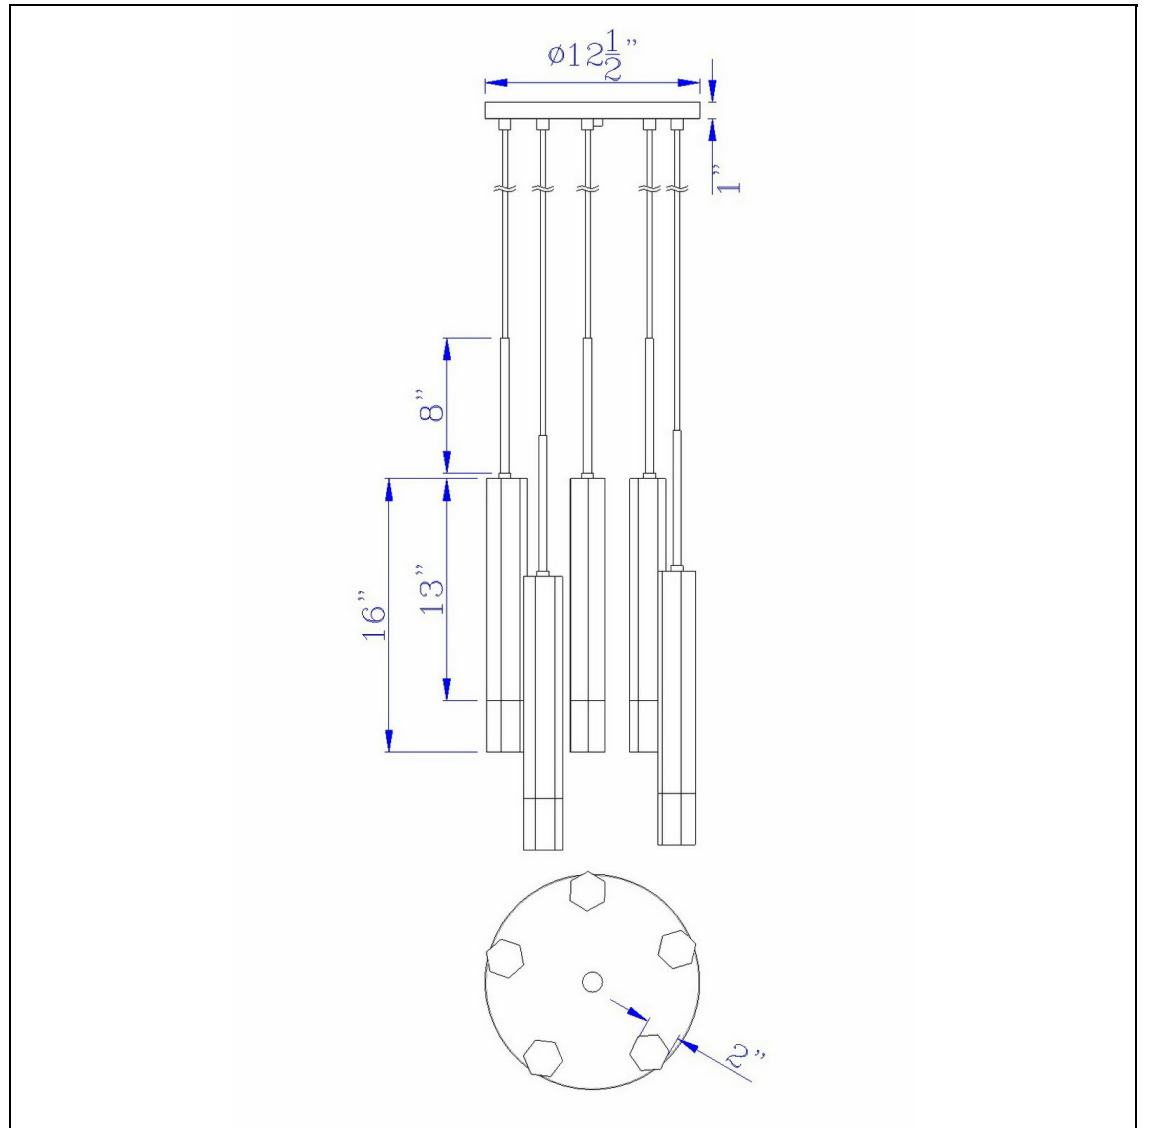

Product No. **FX-3723-5P-BS**

Description

Troy integrated LED dimmable hexagon aluminum casted 5 lights pendant with glass diffuser  
Durable Aluminum Cast Construction  
Dimmable with Lutron Brand Dimmers: DVCL-153P, SCL-153P, AYCL-153P, CTCL-153P, DVCL-253P, DVSCLL-253P, SE  
2800K Color Temperature  
Ships in One Carton  
12.5" Canopy Included  
Dimmable with Lutron dimmers #: DVCL-153P, SCL-153P, AYCL-153P, CTCL-153P, DVCL-253P, DVSCLL-253P,  
24" Height Aluminum Cast Pendant in Gun Metal Finish

Technical Specifications

<b>UPC</b>	020193067284
<b>Wattage</b>	7W X5
<b>CRI</b>	90
<b>Lumen</b>	380 x 5
<b>Switch Type</b>	Hardwired
<b>Bulb Base</b>	Integrated Led
<b>Number of Lights</b>	5
<b>Color</b>	Gun Metal