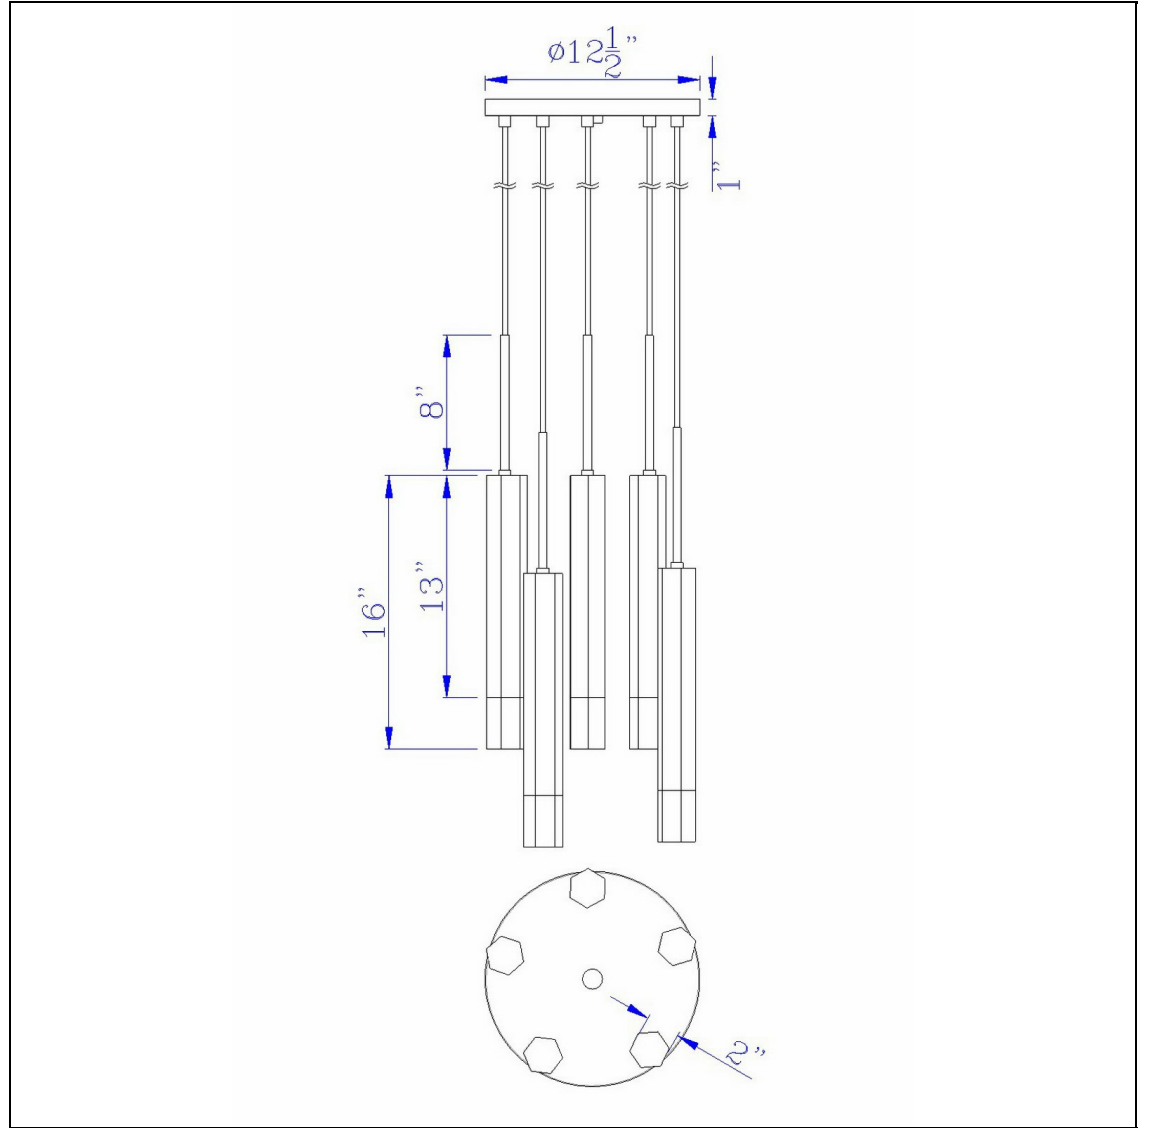

Product No. **FX-3723-5P-BS**

Description

Troy integrated LED Dimmable Hexagon Aluminum Casted 5 Lights Pendant With Glass Diffuser
Durable Aluminum Cast Construction
Dimmable with Lutron Brand Dimmers: DVCL-153P, SCL-153P, AYCL-153P, CTCL-153P, DVCL-253P, DVSCLL-253P, SE
2800K Color Temperature
Ships in One Carton
12.5" Canopy Included
12.5" Canopy Included
Dimmable with Lutron dimmers #: DVCL-153P, SCL-153P, AYCL-153P, CTCL-153P, DVCL-253P, DVSCLL-253P,
24" Height Aluminum Cast Pendant in Gun Metal Finish

Technical Specifications

UPC	020193067284	Carton 1 Dimensions	14.00 x 14.00 x 20.00
Wattage	7W X5	Carton 2 Dimensions	0.00 x 0.00 x 20.00
CRI	90	Package Dimensions	L: 20.00 W: 14.00 H: 14.00
Lumen	380 x 5		
Switch Type	Hardwired		
Bulb Base	Integrated Led		
Number of Lights	5		
Color	Gun Metal		
Base Color	Gun Metal		