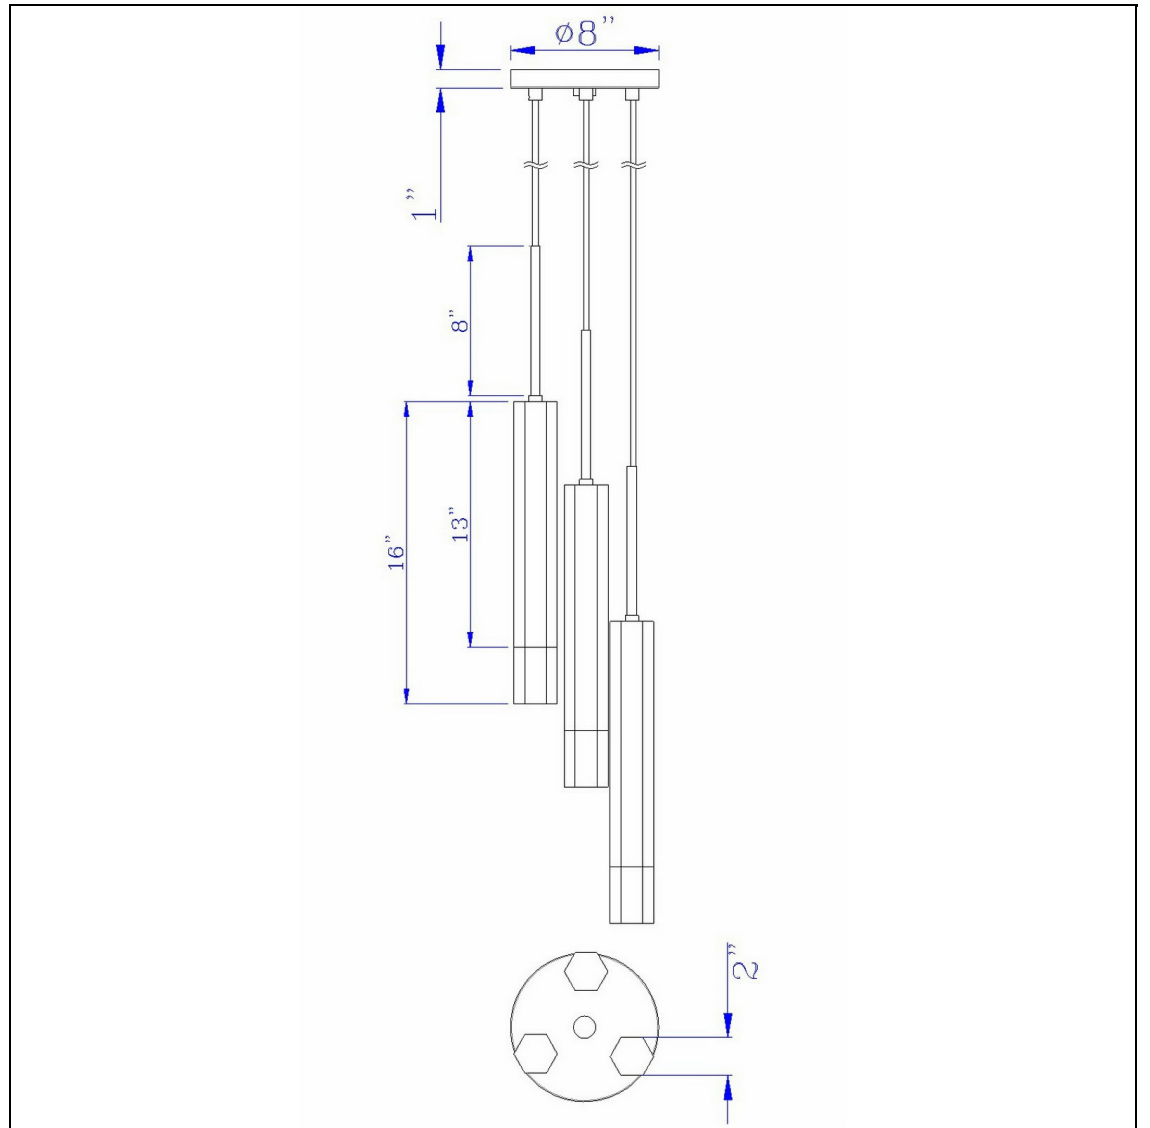

Product No. **FX-3723-3P-BS**

Description

Troy integrated LED Dimmable Hexagon Aluminum Casted 3 Lights Pendant With Glass Diffuser
Durable Aluminum Cast Construction
Dimmable with Lutron Brand Dimmers: DVCL-153P, SCL-153P, AYCL-153P, CTCL-153P, DVCL-253P, DVSCLL-253P, SE
2800K Color Temperature
Ships in One Carton
8" Canopy Included
Dimmable with Lutron dimmers #: DVCL-153P, SCL-153P, AYCL-153P, CTCL-153P, DVCL-253P, DVSCLL-253P,
24" Height Aluminum Cast Pendant in Gun Metal Finish

Technical Specifications

UPC	020193067284	Carton 1 Dimensions	20.00 x 8.00 x 14.00
Wattage	7W X3	Carton 2 Dimensions	0.00 x 0.00 x 14.00
CRI	90	Package Dimensions	L: 14.00 W: 8.00 H: 20.00
Lumen	380 x 3		
Switch Type	Hardwired		
Bulb Base	Integrated Led		
Number of Lights	3		
Color	Gun Metal		
Base Color	Gun Metal		