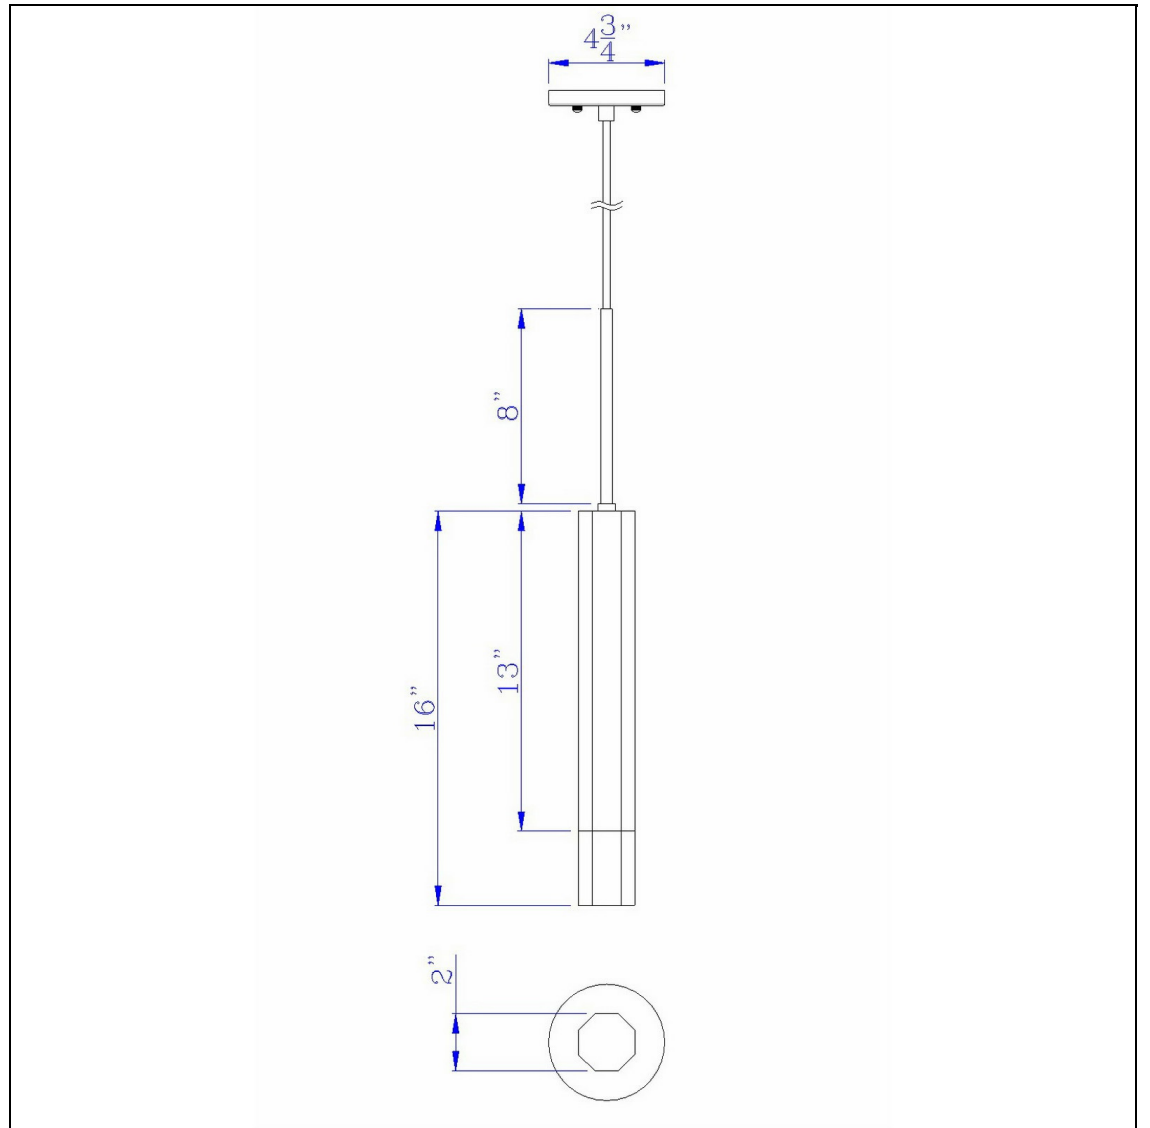

Product No. **FX-3723-1P-GM**

Description

Troy integrated LED Dimmable Hexagonal aluminum Casted 1 Light Pendant With Glass Diffuser
Durable Aluminum Cast Construction
Dimmable with Lutron Brand Dimmers: DVCL-153P, SCL-153P, AYCL-153P, CTCL-153P, DVCL-253P, DVSCLL-253P, SE
2800K Color Temperature
Ships in One Carton
4.75" Canopy Included
Dimmable with Lutron dimmers #: DVCL-153P, SCL-153P, AYCL-153P, CTCL-153P, DVCL-253P, DVSCLL-253P,
24" Height Aluminum Cast Pendant in Gun Metal Finish

Technical Specifications

UPC	020193067284	Carton 1 Dimensions	21.00 x 6.00 x 6.00
Wattage	7W	Carton 2 Dimensions	0.00 x 0.00 x 6.00
CRI	90	Package Dimensions	L: 6.00 W: 6.00 H: 21.00
Lumen	380		
Switch Type	Hardwired		
Bulb Base	Integrated Led		
Number of Lights	1		
Color	Gun Metal		
Base Color	Gun Metal		