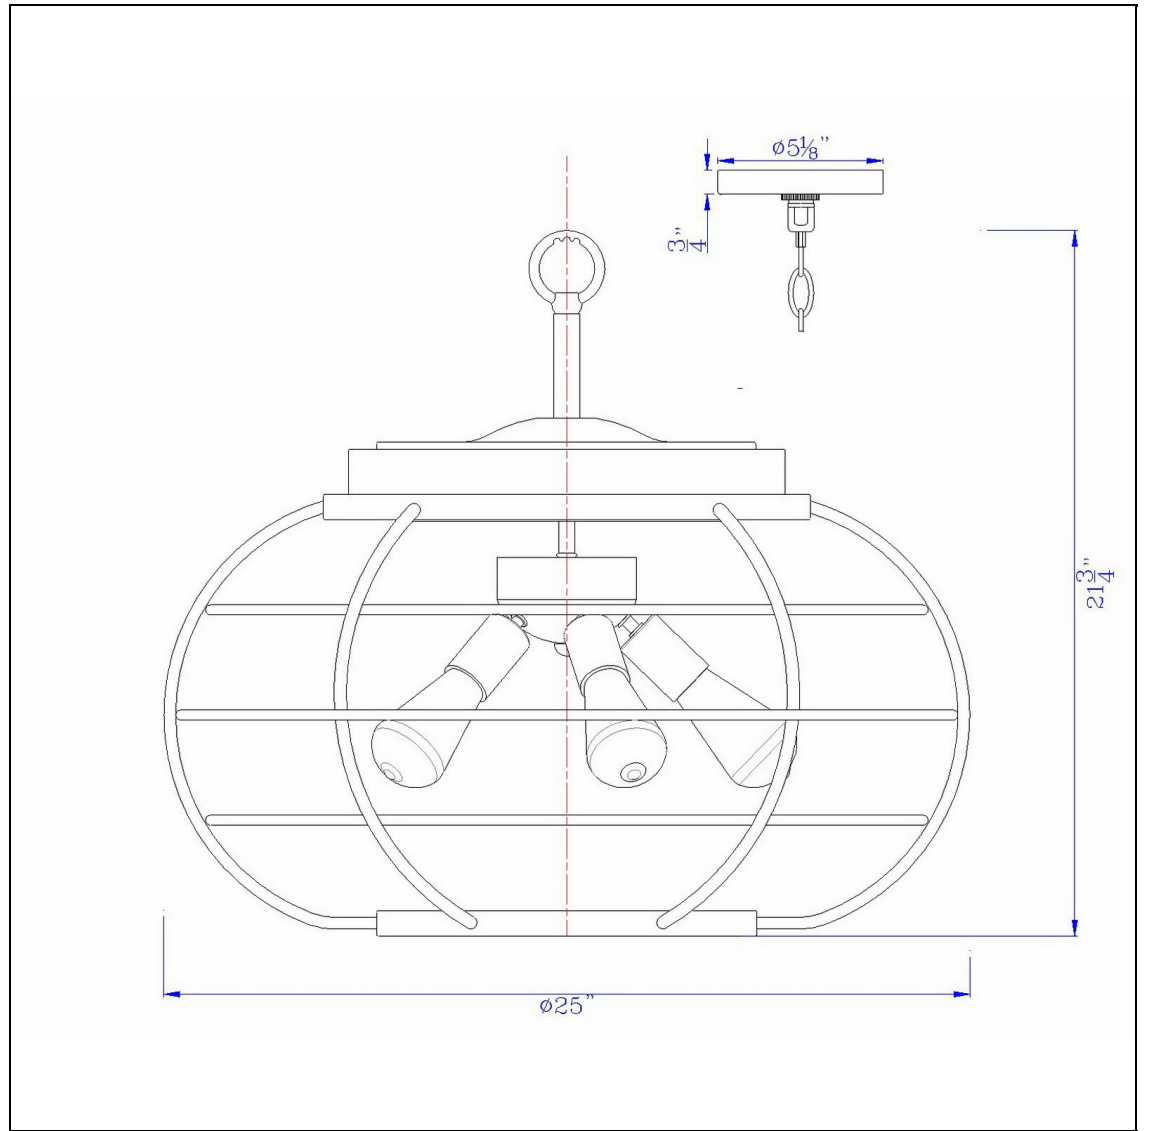

Product No. **FX-3719-5**

Description

Liberty Metal Chandelier (Edison Bulbs Not included)
Durable Metal Construction
Wood Accent Rim
Oval Grill Shade
5.13" Diameter Canopy Included
6 Foot Metal Chain
6 Foot Metal Chain
21.75" Height Metal Chandelier in Brushed Steel Wood Finish

Technical Specifications

UPC	020193067284	Carton 1 Dimensions	19.30 x 27.50 x 27.50
Wattage	60WX5	Carton 2 Dimensions	0.00 x 0.00 x 27.50
CRI	N/A	Package Dimensions	L: 27.50 W: 27.50 H: 19.30
Lumen	N/A		
Switch Type	Hardwired		
Bulb Base	E26		
Number of Lights	5		
Color	Brushed Steel/Wood		
Base Color	Brushed Steel/Wood		