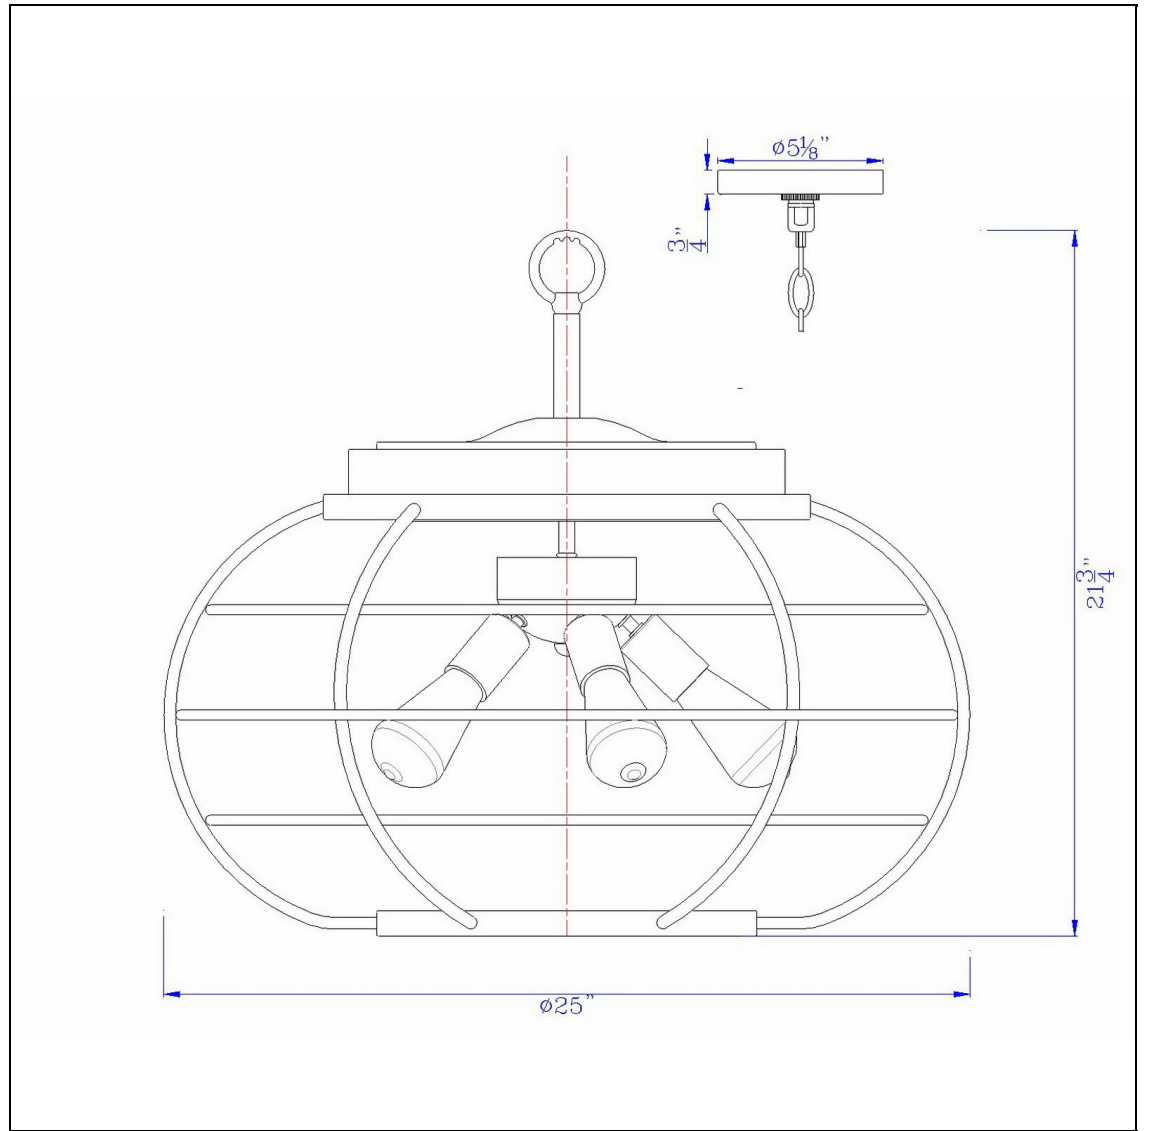

Product No. **FX-3719-5**

Description

Liberty metal chandelier (Edison bulbs NOT included)
Durable Metal Construction
Wood Accent Rim
Oval Grill Shade
5.13" Diameter Canopy Included
6 Foot Metal Chain
21.75" Height Metal Chandelier in Brushed Steel Wood Finish

Technical Specifications

UPC	020193067284	Carton 1 Dimensions	19.30 x 27.50 x 27.50
Wattage	60W X 5	Carton 2 Dimensions	0.00 x 0.00 x 27.50
Switch Type	Hardwired	Package Dimensions	L: 27.50 W: 27.50 H: 19.30
Bulb Base	E26		
Number of Lights	5		
Color	Brushed Steel/Wood		