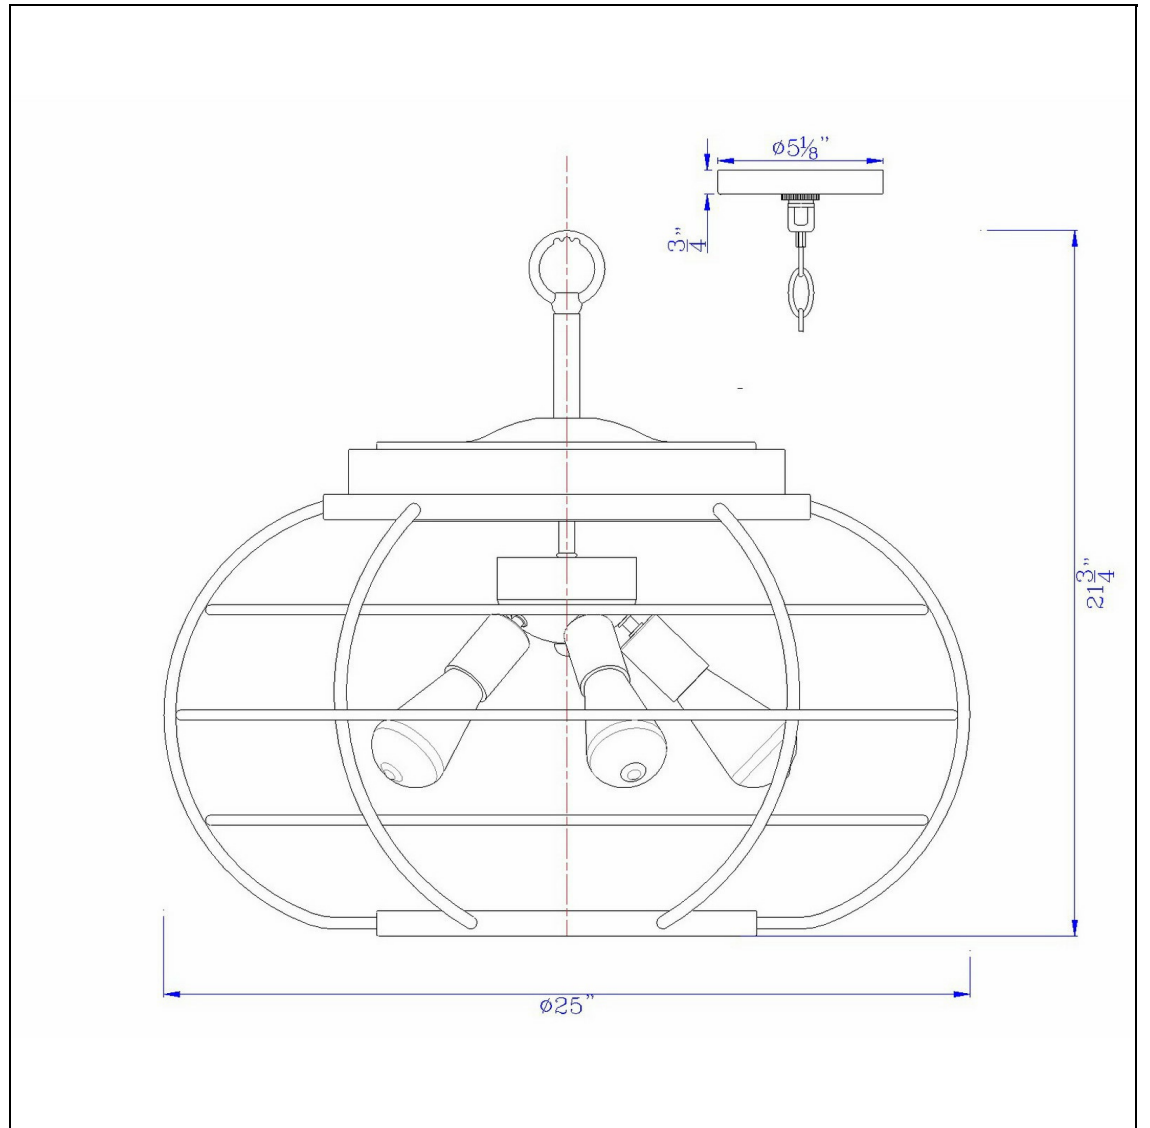

Product No. **FX-3719-5**

Description

Liberty Metal Chandelier (Edison Bulbs Not included)
Durable Metal Construction
Wood Accent Rim
Oval Grill Shade
5.13" Diameter Canopy Included
6 Foot Metal Chain
6 Foot Metal Chain
21.75" Height Metal Chandelier in Brushed Steel Wood Finish

Technical Specifications

UPC	020193067284	Carton 1 Dimensions	19.30 x 27.50 x 27.50
Wattage	60WX5	Carton 2 Dimensions	0.00 x 0.00 x 27.50
CRI	N/A	Package Dimensions	L: 27.50 W: 27.50 H: 19.30
Lumen	N/A		
Switch Type	Hardwired		
Bulb Base	E26		
Number of Lights	5		
Color	Brushed Steel/Wood		
Base Color	Brushed Steel/Wood		