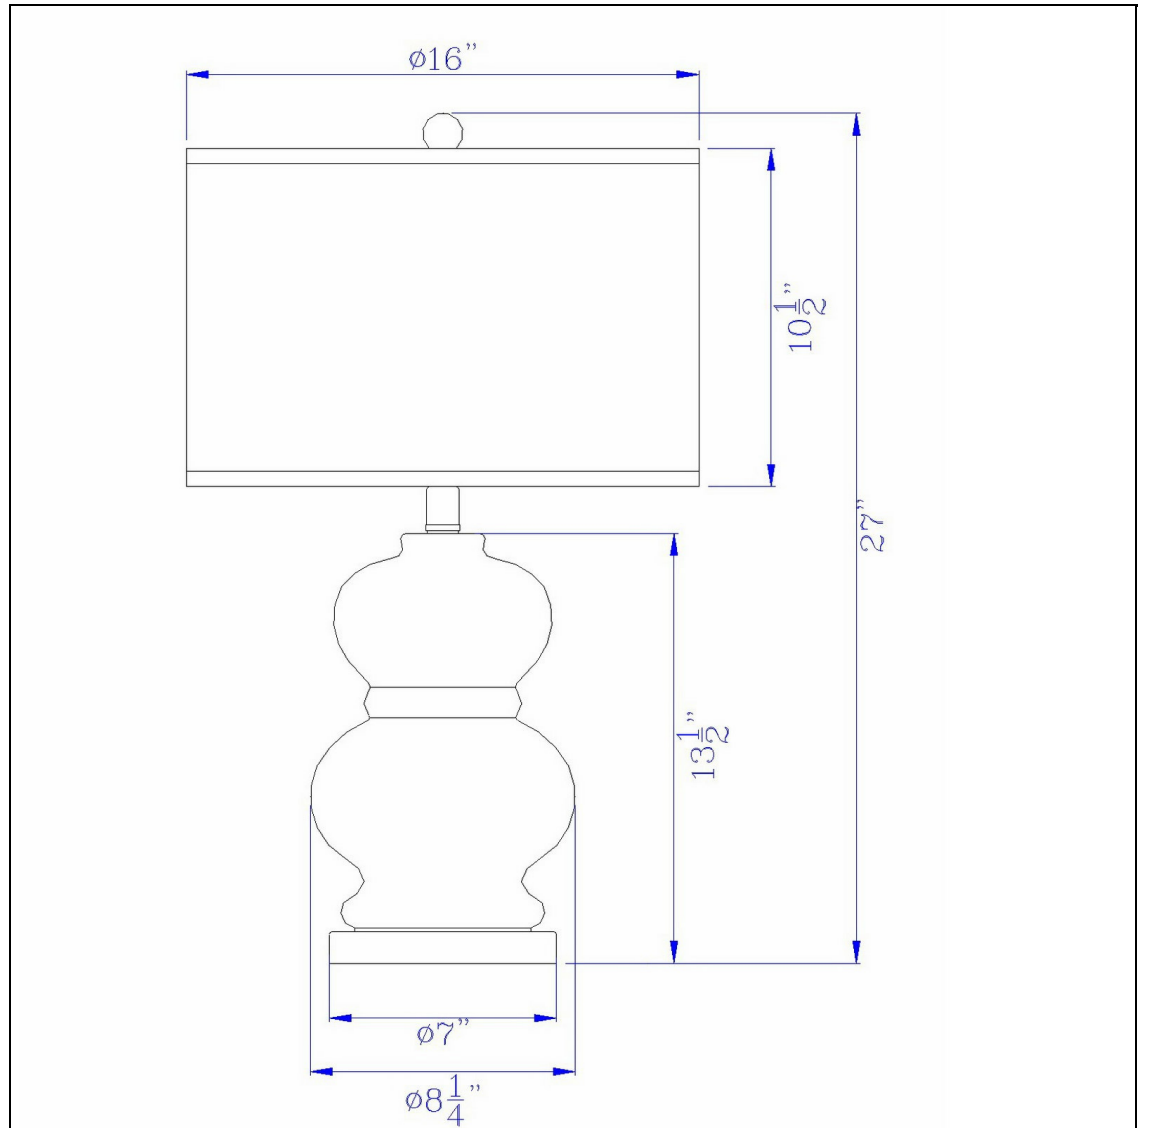

Product No. **BO-2884TB-2-BLU**

Description

Bergamo Ceramic Table Lamp With  
Hardback Plantium Grey Fabric Shade (Sold  
And Priced As Pairs)  
Durable Ceramic Construction  
Ships in One Carton  
Sold As Pair  
Hardback Fabric Shade Included  
Glazed Soft Blue Finish  
27" Height Ceramic Table Lamp in Slate Blue  
Finish

Technical Specifications

<b>UPC</b>	020193067284	<b>Shade Top1</b>	16.00
<b>Wattage</b>	150W per lamp	<b>Shade Bottom1</b>	16.00
<b>CRI</b>	N/A	<b>Shade Side</b>	10.50
<b>Lumen</b>	N/A	<b>Carton 1 Dimensions</b>	17.00 x 16.30 x 33.00
<b>Switch Type</b>	3 Way Rotary	<b>Carton 2 Dimensions</b>	0.00 x 0.00 x 33.00
<b>Bulb Base</b>	E26	<b>Package Dimensions</b>	L: 33.00 W: 16.30 H: 17.00
<b>Number of Lights</b>	2		
<b>Color</b>	Slate Blue		
<b>Base Color</b>	Brushed Steel		