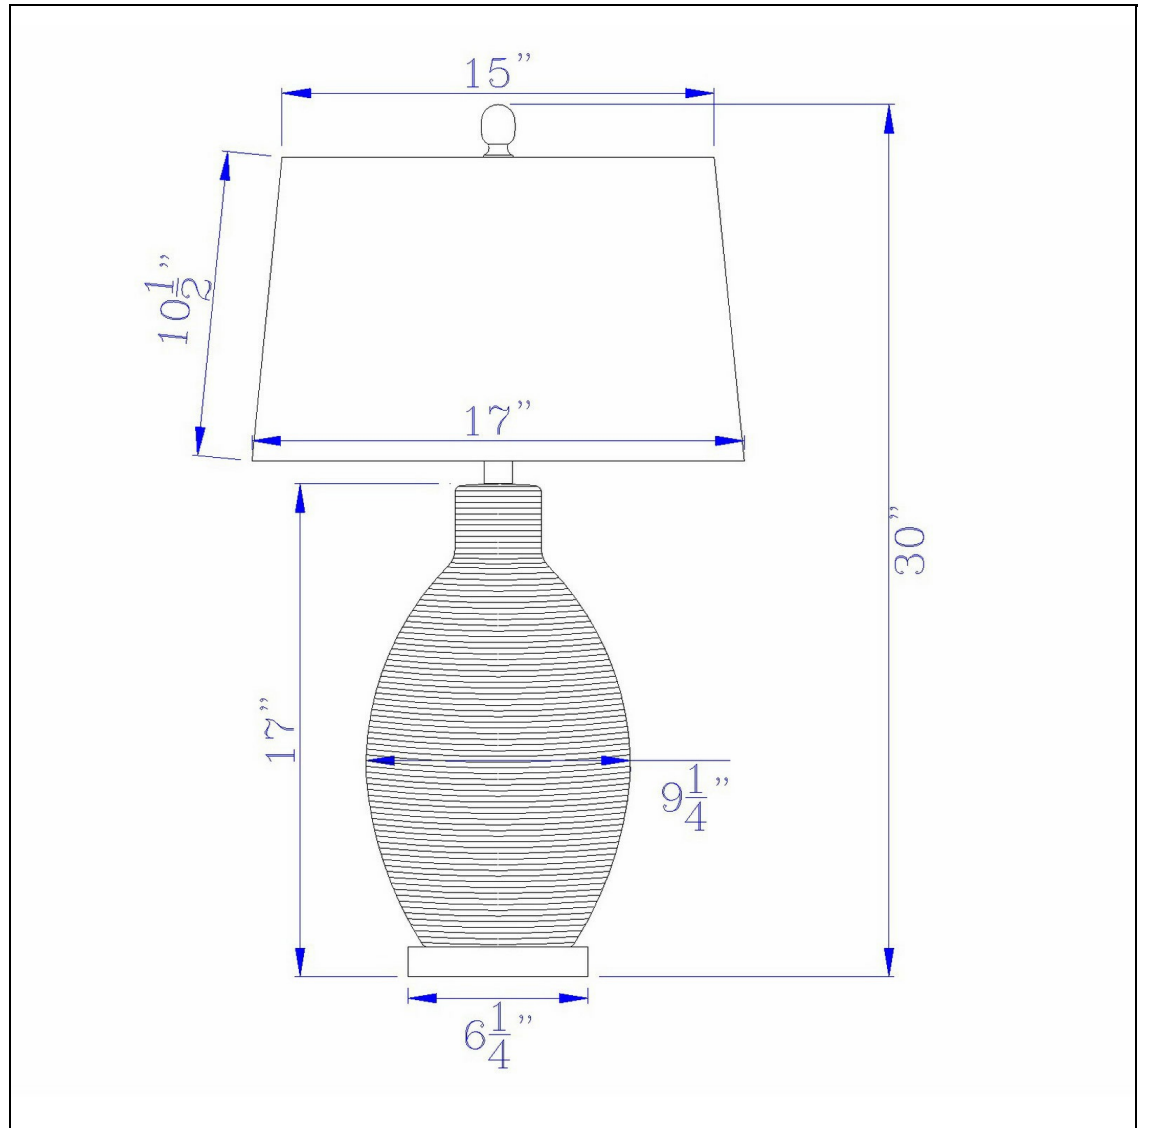

Product No. **BO-2883TB-2**

Description

Pomezia Ceramic Table Lamp With
Hardback Fabric Shade (Sold And Priced As
Pairs)
Durable Ceramic Construction
Ships in One Carton
Sold As Pair
Hardback Fabric Shade Included
Line Pattern Design
30" Height Ceramic Table Lamp in Pottery
Finish

Technical Specifications

UPC	020193067284	Shade Top1	15.00
Wattage	150W per lamp	Shade Bottom1	17.00
CRI	N/A	Shade Side	10.50
Lumen	N/A	Carton 1 Dimensions	25.00 x 21.00 x 21.00
Switch Type	3 Way Rotary	Carton 2 Dimensions	0.00 x 0.00 x 21.00
Bulb Base	E26	Package Dimensions	L: 21.00 W: 21.00 H: 25.00
Number of Lights	2		
Color	Pottery		
Base Color	Brushed Steel		