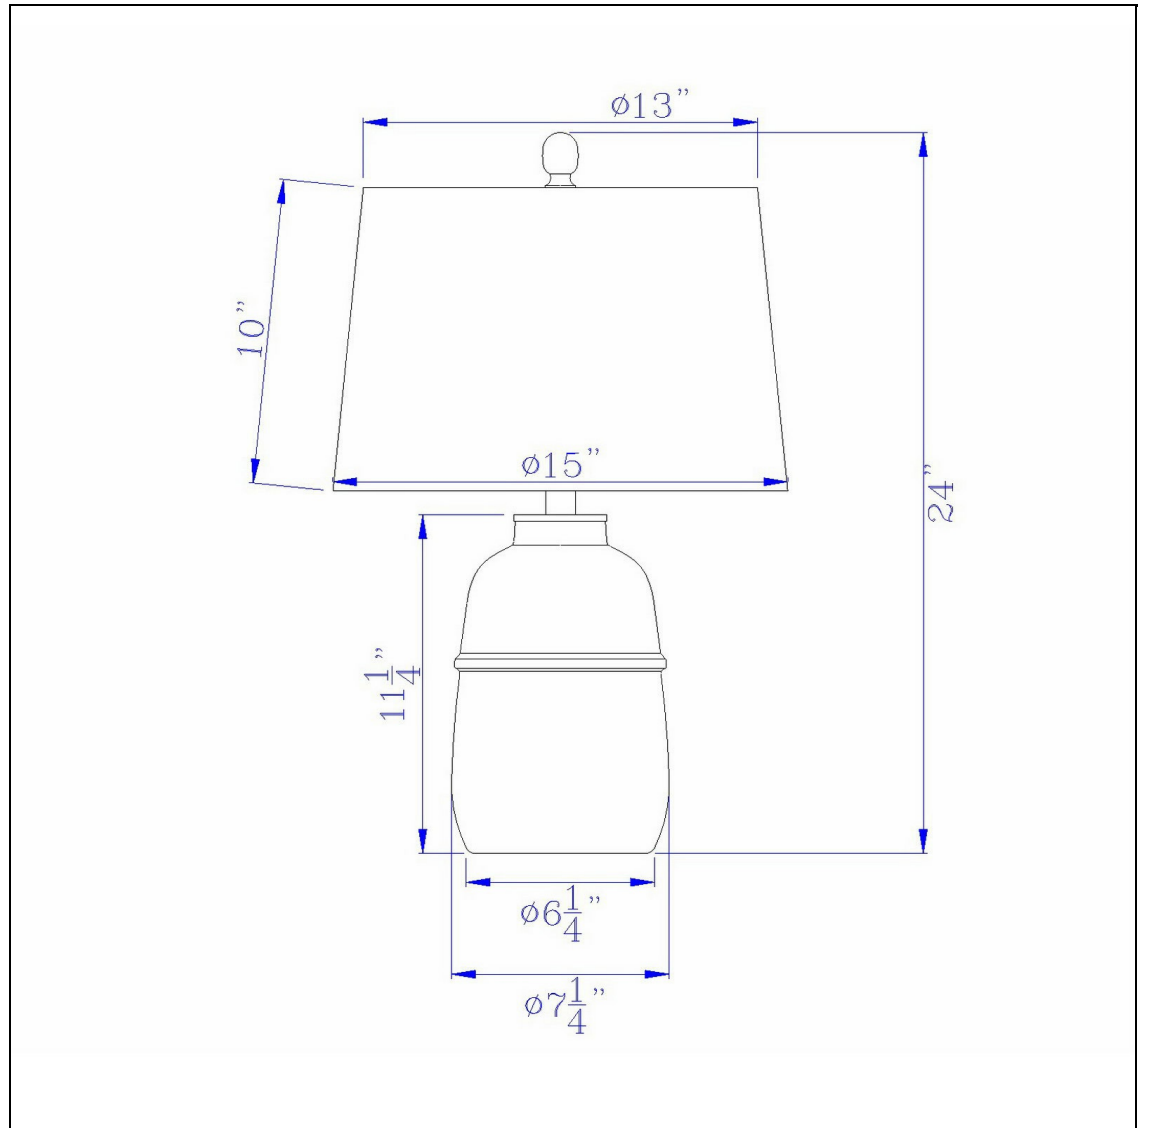

Product No. **BO-2882TB-2**

Description

Vittoria Ceramic Table Lamp With Hardback Fabric Shade (Sold And Priced As Pairs)
Durable Ceramic Construction
Ships in One Carton
Sold As Pair
Pot Shaped Lamp
Glossy Painted Glaze Finish
24" Height Ceramic Table Lamp in Pale Mint Green Finish

Technical Specifications

UPC	020193067284	Shade Top1	13.00
Wattage	150W per lamp	Shade Bottom1	15.00
CRI	N/A	Shade Side	10.00
Lumen	N/A	Carton 1 Dimensions	23.00 x 16.00 x 16.00
Switch Type	3 Way Rotary	Carton 2 Dimensions	0.00 x 0.00 x 16.00
Bulb Base	E26	Package Dimensions	L: 16.00 W: 16.00 H: 23.00
Number of Lights	2		
Color	Pale Mint Green		
Base Color	Pale Mint Green		