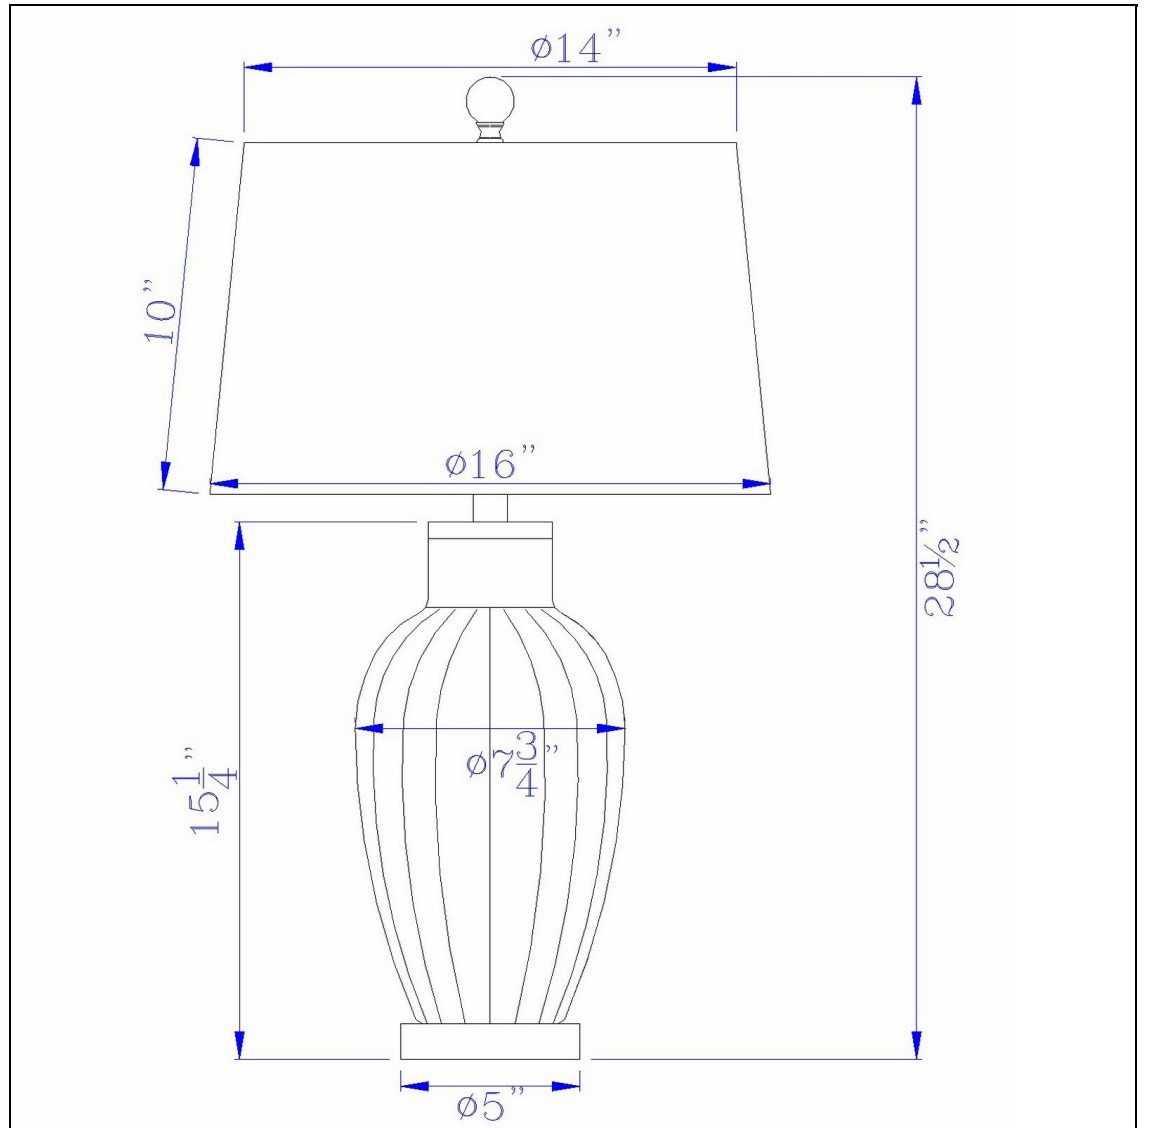

Product No. **BO-2880TB-2**

Description

Rovigo Glass Table Lamp With Hardback Fabric Shade (Sold And Priced As Pairs)  
Durable Glass Construction  
Ships in One Carton  
Sold As Pair  
Urn Shaped Glass Lamp  
Painted Pearl Finish  
28.5" Height Glass Table Lamp in Ivory Finish

Technical Specifications

<b>UPC</b>	020193067284	<b>Shade Top1</b>	14.00
<b>Wattage</b>	150W per lamp	<b>Shade Bottom1</b>	16.00
<b>CRI</b>	N/A	<b>Shade Side</b>	10.00
<b>Lumen</b>	N/A	<b>Carton 1 Dimensions</b>	23.00 x 18.00 x 19.00
<b>Switch Type</b>	3 Way Rotary	<b>Carton 2 Dimensions</b>	0.00 x 0.00 x 19.00
<b>Bulb Base</b>	E26	<b>Package Dimensions</b>	L: 19.00 W: 18.00 H: 23.00
<b>Number of Lights</b>	2		
<b>Color</b>	Ivory		
<b>Base Color</b>	Ivory		