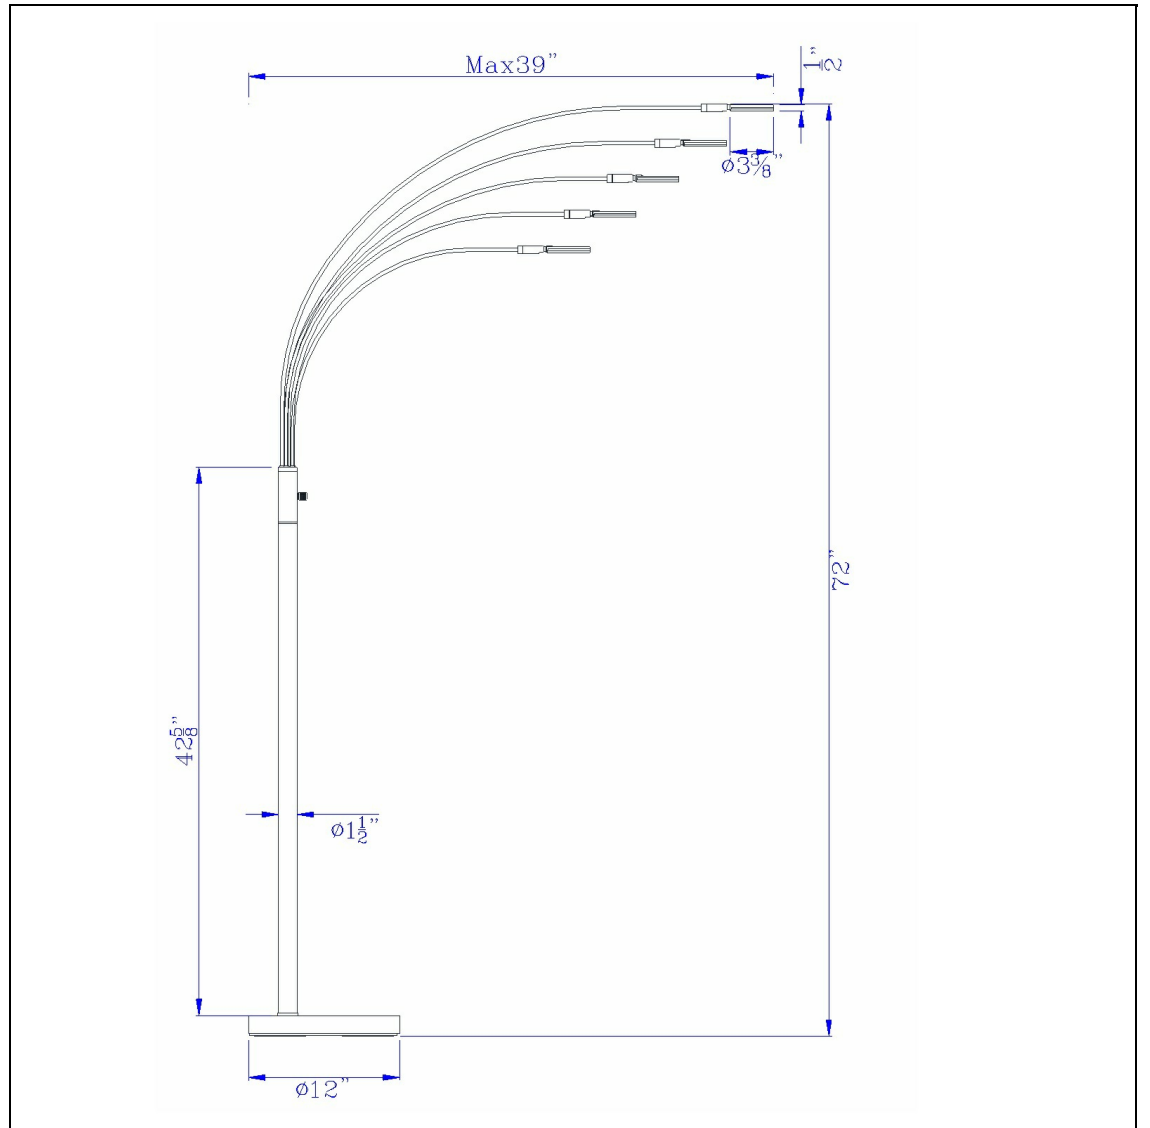

Product No. **BO-2873FL-5L-BS**

Description

Cremona integrated LED Metal Arc Floor Lamp  
Durable Metal Construction  
Integrated Led Light  
Diffused Light Look  
3000K Light Temperature  
Three Way Light  
Three Way Light  
79" Height Metal Floor Lamp in Brushed Steel Finish

Technical Specifications

<b>UPC</b>	020193067284	<b>Shade Top1</b>	3.38
<b>Wattage</b>	4WX5	<b>Shade Bottom1</b>	3.38
<b>CRI</b>	85	<b>Shade Side</b>	0.50
<b>Lumen</b>	240 x 5	<b>Carton 1 Dimensions</b>	18.80 x 4.00 x 54.30
<b>Switch Type</b>	3 Way Rotary	<b>Carton 2 Dimensions</b>	0.00 x 0.00 x 54.30
<b>Bulb Base</b>	Integrated LED	<b>Package Dimensions</b>	L: 54.30 W: 4.00 H: 18.80
<b>Number of Lights</b>	5		
<b>Color</b>	Brushed Steel		
<b>Base Color</b>	Brushed Steel		