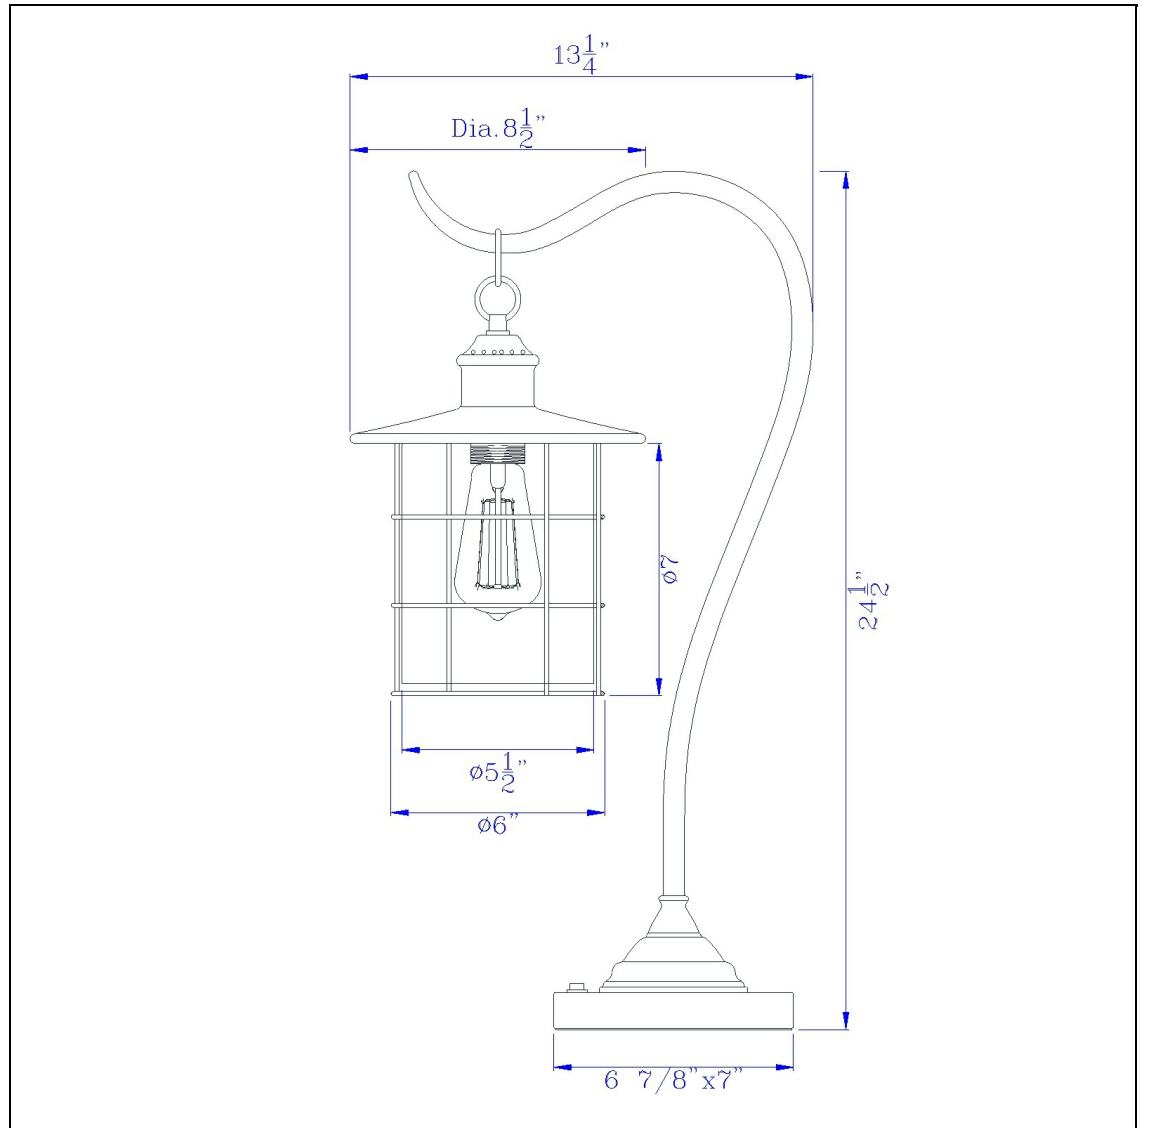

Product No. **BO-2668DK-BAB**

Description

Silverton Desk Lamp With Glass Shade
(Edison Bulb included)
Durable Metal Construction
Little to No Assembly Required
Edison Bulb Included
Clear glass shade insert included
25" Height Metal Desk Lamp in rubbed
antique brass finish

Technical Specifications

UPC	020193067284	Shade Top1	6.00
Wattage	60W	Shade Bottom1	6.00
CRI	N/A	Shade Side	7.00
Lumen	N/A	Carton 1 Dimensions	26.80 x 8.50 x 13.50
Switch Type	On Off Rocker	Carton 2 Dimensions	0.00 x 0.00 x 13.50
Bulb Base	E26	Package Dimensions	L: 13.50 W: 8.50 H: 26.80
Number of Lights	1		
Color	Rubbed Antiqued Brass		
Base Color	Brushed Antique Brass		