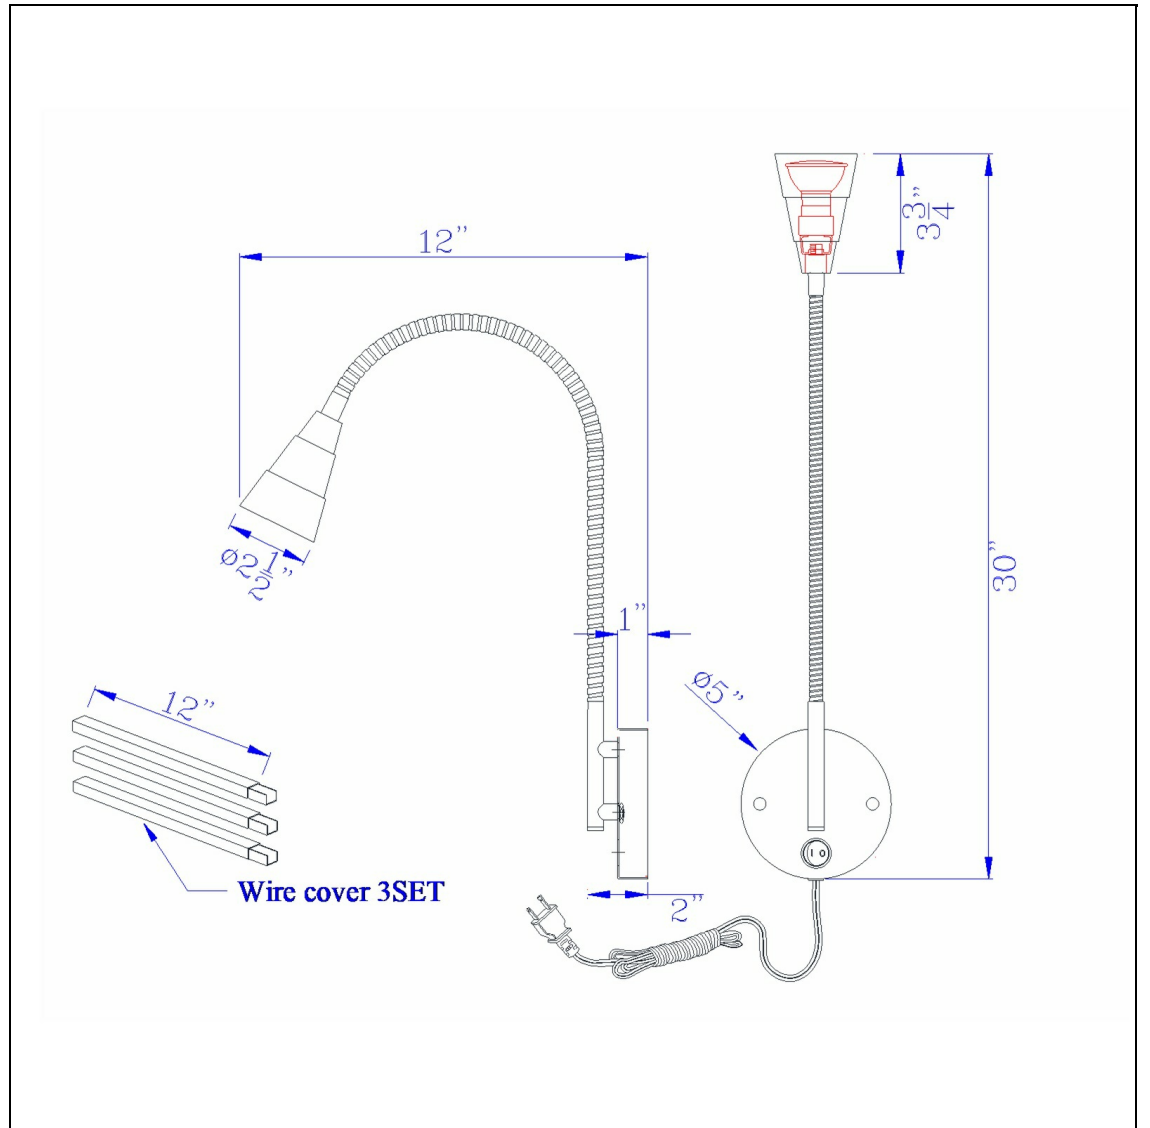

Product No. **BO-139-AB**

Description

GU10 LED Wall Mount Gooseneck Lamp (3K LED Bulb included)
Durable Metal Construction
Cord Cover Included
LED Bulb Included
Flexible Gooseneck for Optimal Control of Light
Flexible Gooseneck for Optimal Control of Light
30" Height Metal Wall Lamp in Antique Brass

Technical Specifications

UPC	020193067284	Shade Top1	2.50
Wattage	6W	Carton 1 Dimensions	15.50 x 20.80 x 27.50
CRI	80	Carton 2 Dimensions	0.00 x 0.00 x 27.50
Lumen	450	Package Dimensions	L: 27.50 W: 20.80 H: 15.50
Switch Type	On Off Rocker		
Bulb Base	GU-10		
Number of Lights	1		
Color	Antique Brass		
Base Color	Antique Brass		