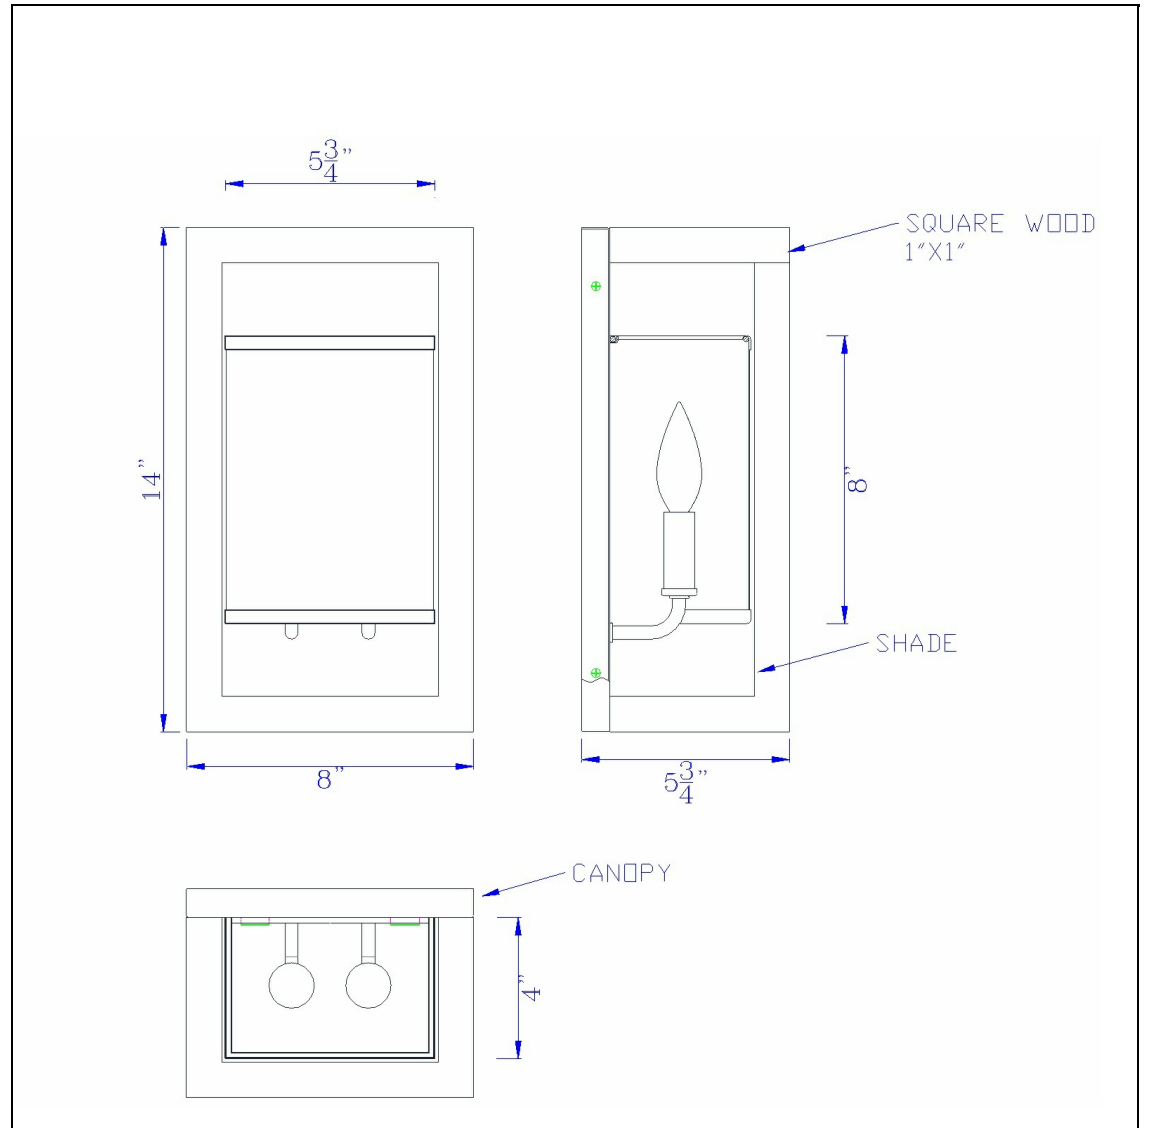

Product No. **WL-3536-2**

Description

40W X 2 Rubber Wood Wall Sconce With Organza Shade (Edison Bulbs Not included)  
Durable Rubberwood Construction  
Metal Back Plate  
Wall Mount Light  
Rectangular Organza Shade  
Ships in One Carton  
Uses Two Candelabra Base Bulbs  
Uses Two Candelabra Base Bulbs  
14" Height Rubber Wood and Metal Wall Sconce in Wooden Finish

Technical Specifications

<b>UPC</b>	020193067284
<b>Wattage</b>	40WX2
<b>CRI</b>	N/A
<b>Lumen</b>	N/A
<b>Switch Type</b>	Hardwired
<b>Bulb Base</b>	E12
<b>Number of Lights</b>	2
<b>Color</b>	Wood
<b>Base Color</b>	Wood

<b>Carton 1 Dimensions</b>	16.50 x 8.30 x 10.30
<b>Carton 2 Dimensions</b>	0.00 x 0.00 x 10.30
<b>Package Dimensions</b>	L: 10.30 W: 8.30 H: 16.50