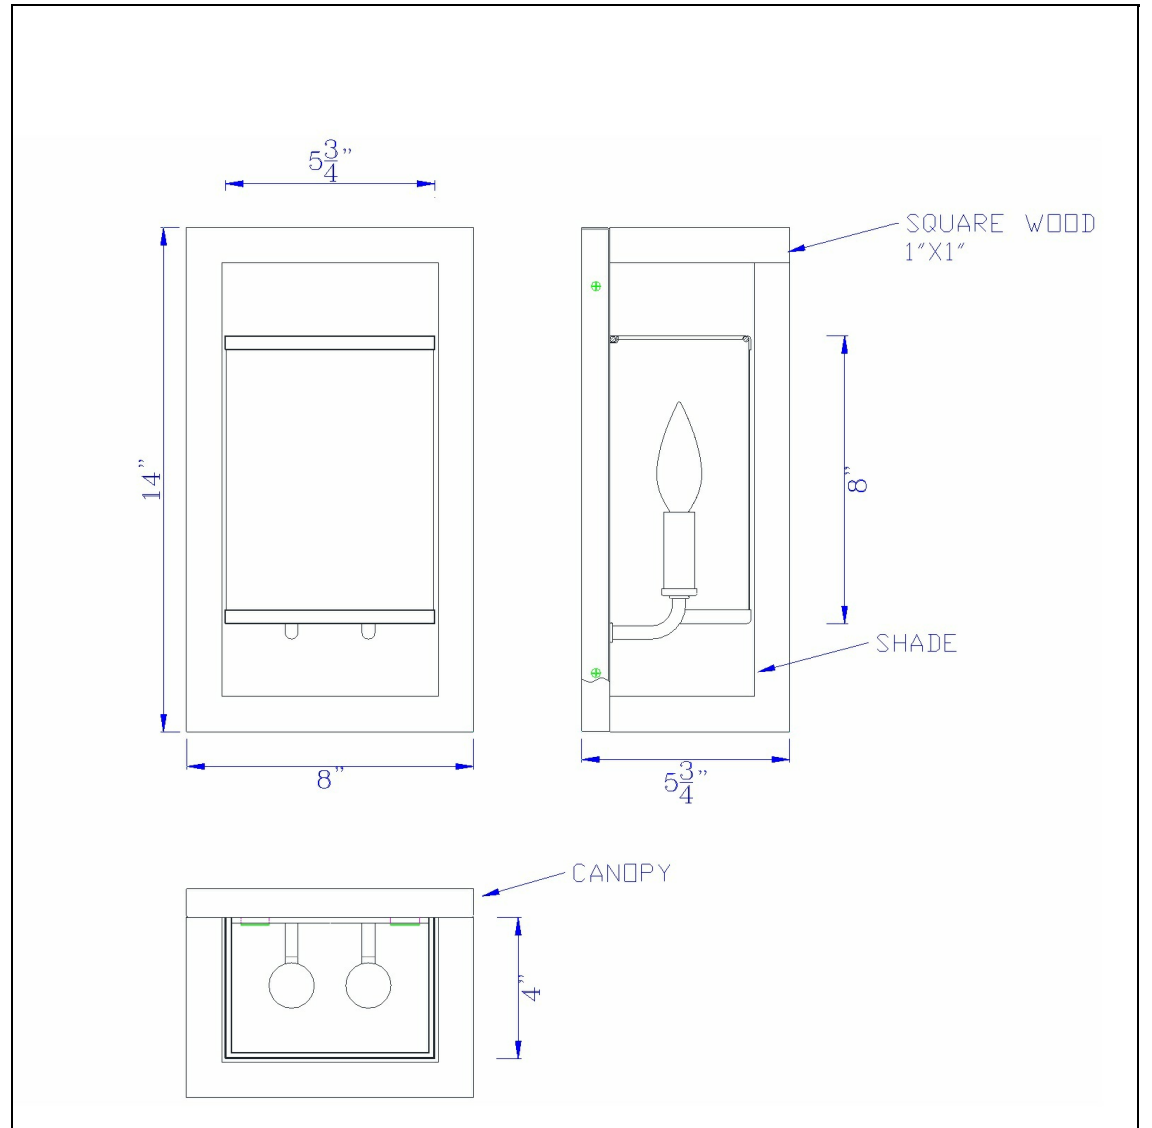

Product No. **WL-3536-2**

Description

40W X 2 Rubber Wood Wall Sconce With Organza Shade (Edison Bulbs Not included)  
Durable Rubberwood Construction  
Metal Back Plate  
Wall Mount Light  
Rectangular Organza Shade  
Ships in One Carton  
Uses Two Candelabra Base Bulbs  
Uses Two Candelabra Base Bulbs  
14" Height Rubber Wood and Metal Wall Sconce in Wooden Finish

Technical Specifications

<b>UPC</b>	020193067284
<b>Wattage</b>	40WX2
<b>CRI</b>	N/A
<b>Lumen</b>	N/A
<b>Switch Type</b>	Hardwired
<b>Bulb Base</b>	E12
<b>Number of Lights</b>	2
<b>Color</b>	Wood
<b>Base Color</b>	Wood

<b>Carton 1 Dimensions</b>	16.50 x 8.30 x 10.30
<b>Carton 2 Dimensions</b>	0.00 x 0.00 x 10.30
<b>Package Dimensions</b>	L: 10.30 W: 8.30 H: 16.50