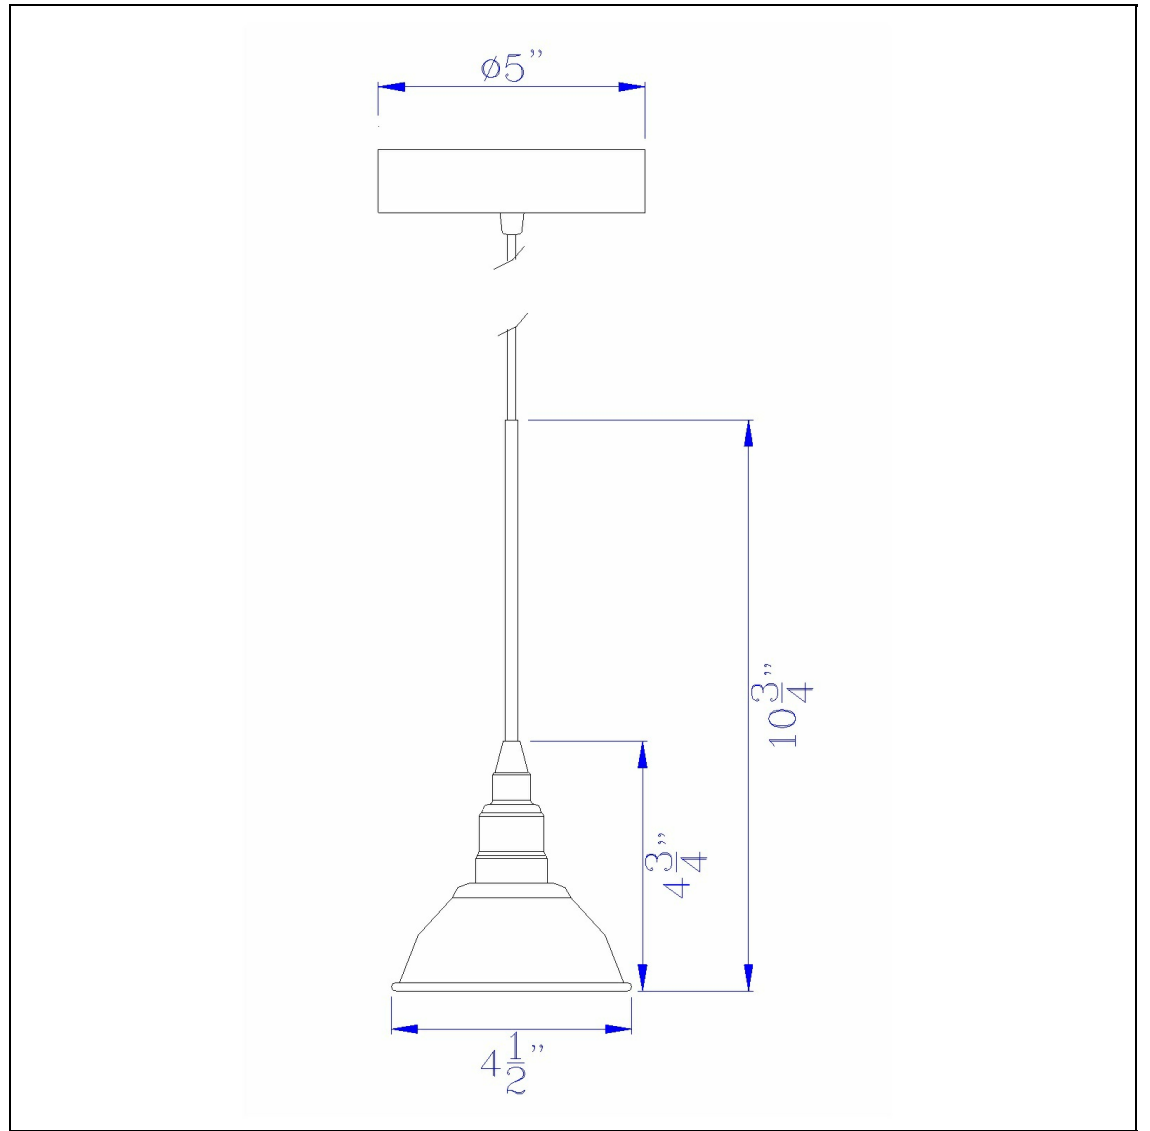

Product No. **UP-1119**

Description

Kampia intergrated LED 10W, 800 Lumen, 80 CRI Dimmable Metal Pendant Fixture  
Intergrated LED  
Durable Metal Construction  
Bell Design  
72" Cord Length  
Canopy Included  
800 Lumen Output  
Dimmable With The Follwing Lutron Dimmers: DVCL-153P, SCL-153P, AYCL-153P, CTCL-153P, DVCL-253P, GT-  
Dimmable With The Follwing Lutron Dimmers: DVCL-153P, SCL-153P, AYCL-153P, CTCL-153P, DVCL-253P, GT-  
10.75" Height Metal Mini Pendant in Dark Bronze Finish

Technical Specifications

<b>UPC</b>	020193067284	<b>Carton 1 Dimensions</b>	10.30 x 21.00 x 27.30
<b>Wattage</b>	10	<b>Carton 2 Dimensions</b>	0.00 x 0.00 x 27.30
<b>CRI</b>	80	<b>Package Dimensions</b>	L: 27.30 W: 21.00 H: 10.30
<b>Lumen</b>	800		
<b>Switch Type</b>	Hardwired		
<b>Bulb Base</b>	Intergrated LED		
<b>Number of Lights</b>	Intergrated LED		
<b>Color</b>	Dark Bronze		
<b>Base Color</b>	Dark Bronze		