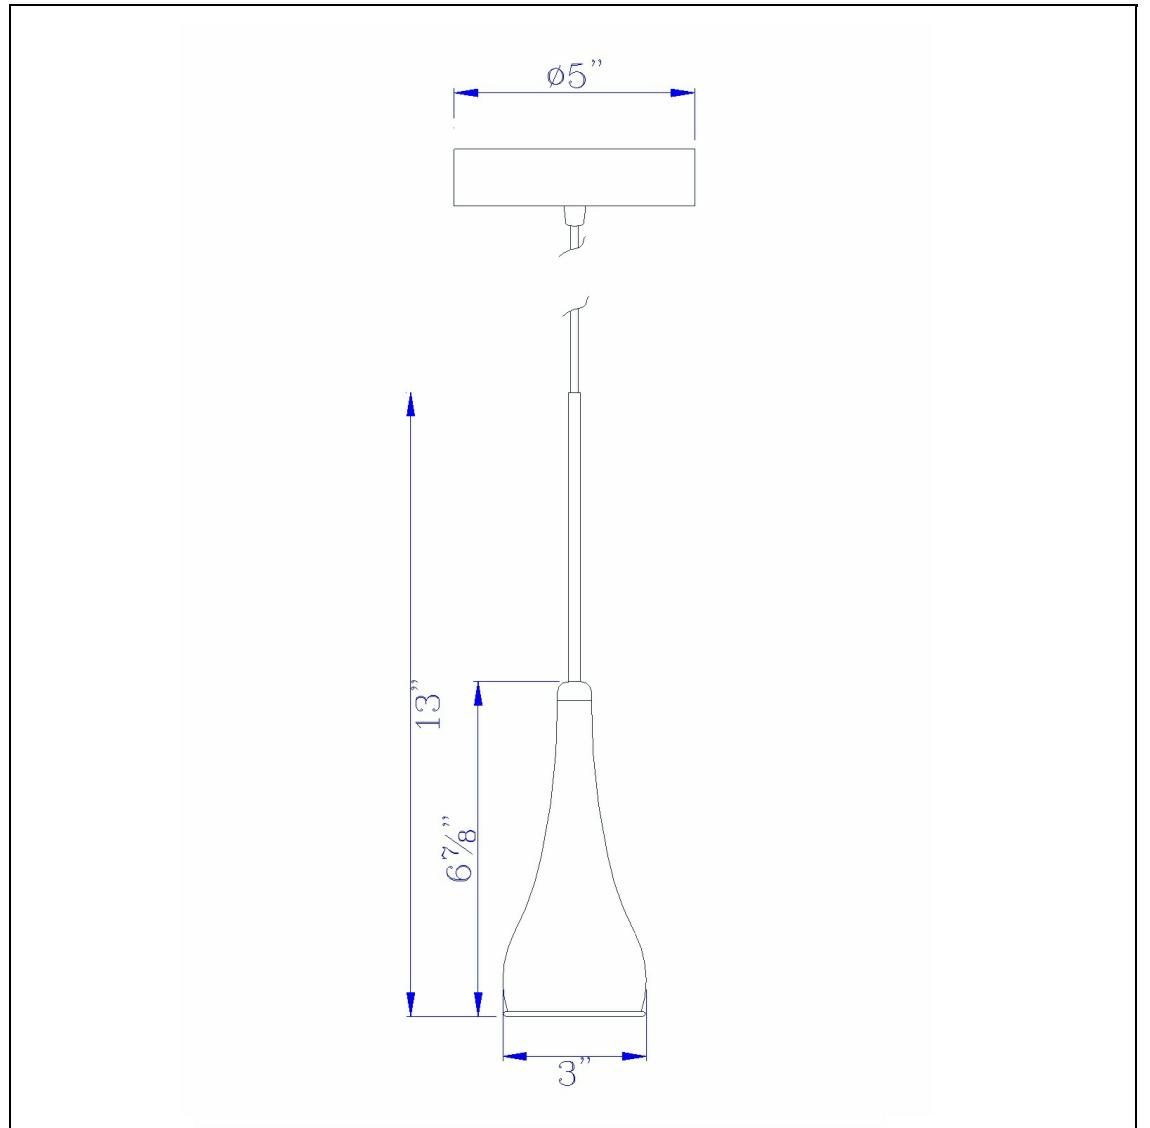

Product No. **UP-1117**

Description

Kornos intergrated LED 10W, 800 Lumen, 80 CRI Dimmable Metal Pendant Fixture
Intergrated LED
Durable Metal Construction
Teardrop Design
72" Cord Length
Canopy Included
800 Lumen Output
Dimmable With The Follwing Lutron Dimmers: DVCL-153P, SCL-153P, AYCL-153P, CTCL-153P, DVCL-253P, GT-13" Height Metal Mini Pendant in Brushed Steel Finish

Technical Specifications

UPC	020193067284	Carton 1 Dimensions	12.00 x 21.00 x 27.00
Wattage	10	Carton 2 Dimensions	0.00 x 0.00 x 27.00
CRI	80	Package Dimensions	L: 27.00 W: 21.00 H: 12.00
Lumen	800		
Switch Type	Hardwired		
Bulb Base	Intergrated LED		
Number of Lights	Intergrated LED		
Color	Brushed Steel		
Base Color	Brushed Steel		