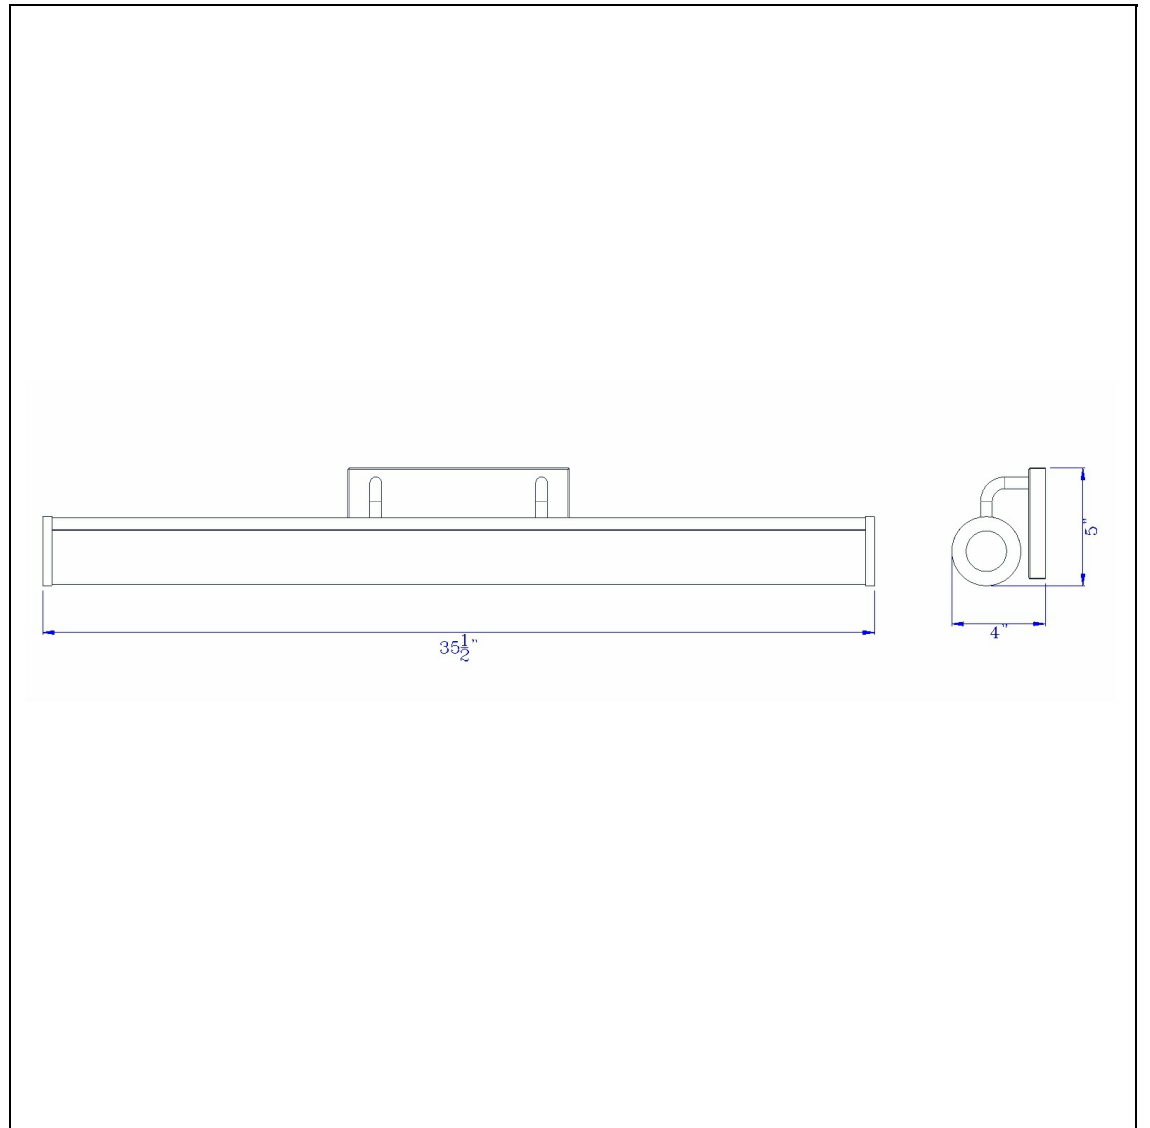

Product No. **LA-8604-L**

Description

integrated LED 39W, 3500 Lumen, 80 CRI  
Dimmable Vanity Light With Acrylic Diffuser  
Intergrated LED  
Circular Tube Design  
Vanity Light  
Acrylic Diffuser  
3500 Lumen Output  
3000K Color Temperature  
3000K Color Temperature  
5" Height Acrylic and Metal Vanity Light in  
Brushed Steel Finish

Technical Specifications

<b>UPC</b>	020193067284	<b>Carton 1 Dimensions</b>	14.50 x 21.00 x 38.30
<b>Wattage</b>	LED39W	<b>Carton 2 Dimensions</b>	0.00 x 0.00 x 38.30
<b>CRI</b>	80	<b>Package Dimensions</b>	L: 38.30 W: 21.00 H: 14.50
<b>Lumen</b>	3500		
<b>Switch Type</b>	Hardwired		
<b>Bulb Base</b>	Intergrated LED		
<b>Number of Lights</b>	Intergrated LED		
<b>Color</b>	Brushed Steel		
<b>Base Color</b>	Brushed Steel		