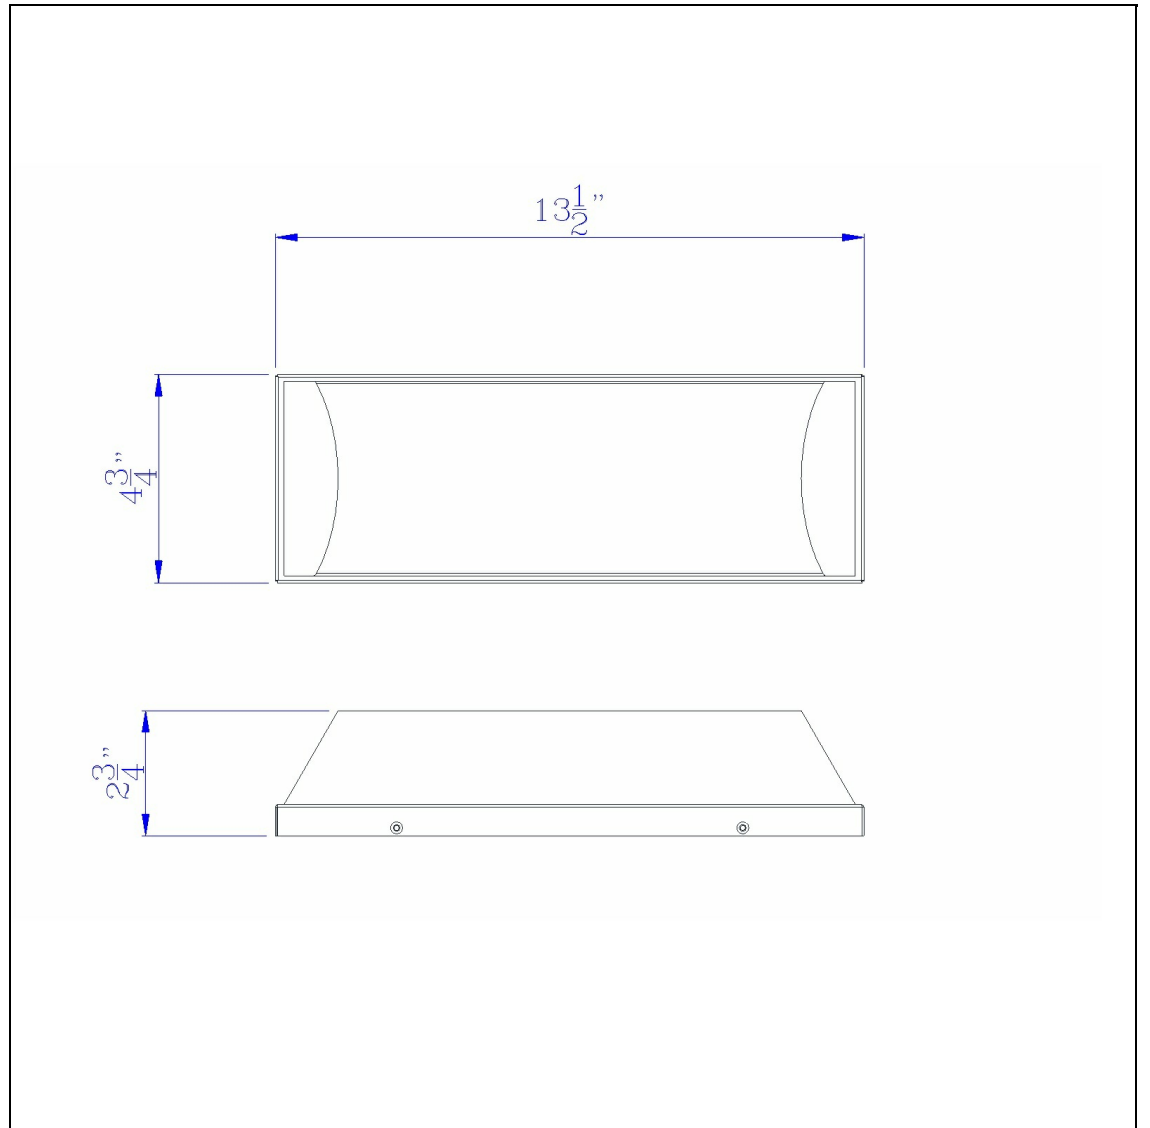

Product No. **LA-8603-S**

Description

integrated LED 13W, 940 Lumen, 80 CRI
Dimmable Vanity Light With Acrylic Diffuser
Intergrated LED
Linear Design
Vanity Light
Acrylic Diffuser
940 Lumen Output
3000K Color Temperature
3000K Color Temperature
4.75" Height Acrylic and Metal Vanity Light in
Brushed Steel Finish

Technical Specifications

UPC	020193067284
Wattage	LED13W
CRI	80
Lumen	940
Switch Type	Hardwired
Bulb Base	Intergrated LED
Number of Lights	Intergrated LED
Color	Brushed Steel
Base Color	Brushed Steel

Carton 1 Dimensions	11.80 x 15.30 x 21.00
Carton 2 Dimensions	0.00 x 0.00 x 21.00
Package Dimensions	L: 21.00 W: 15.30 H: 11.80