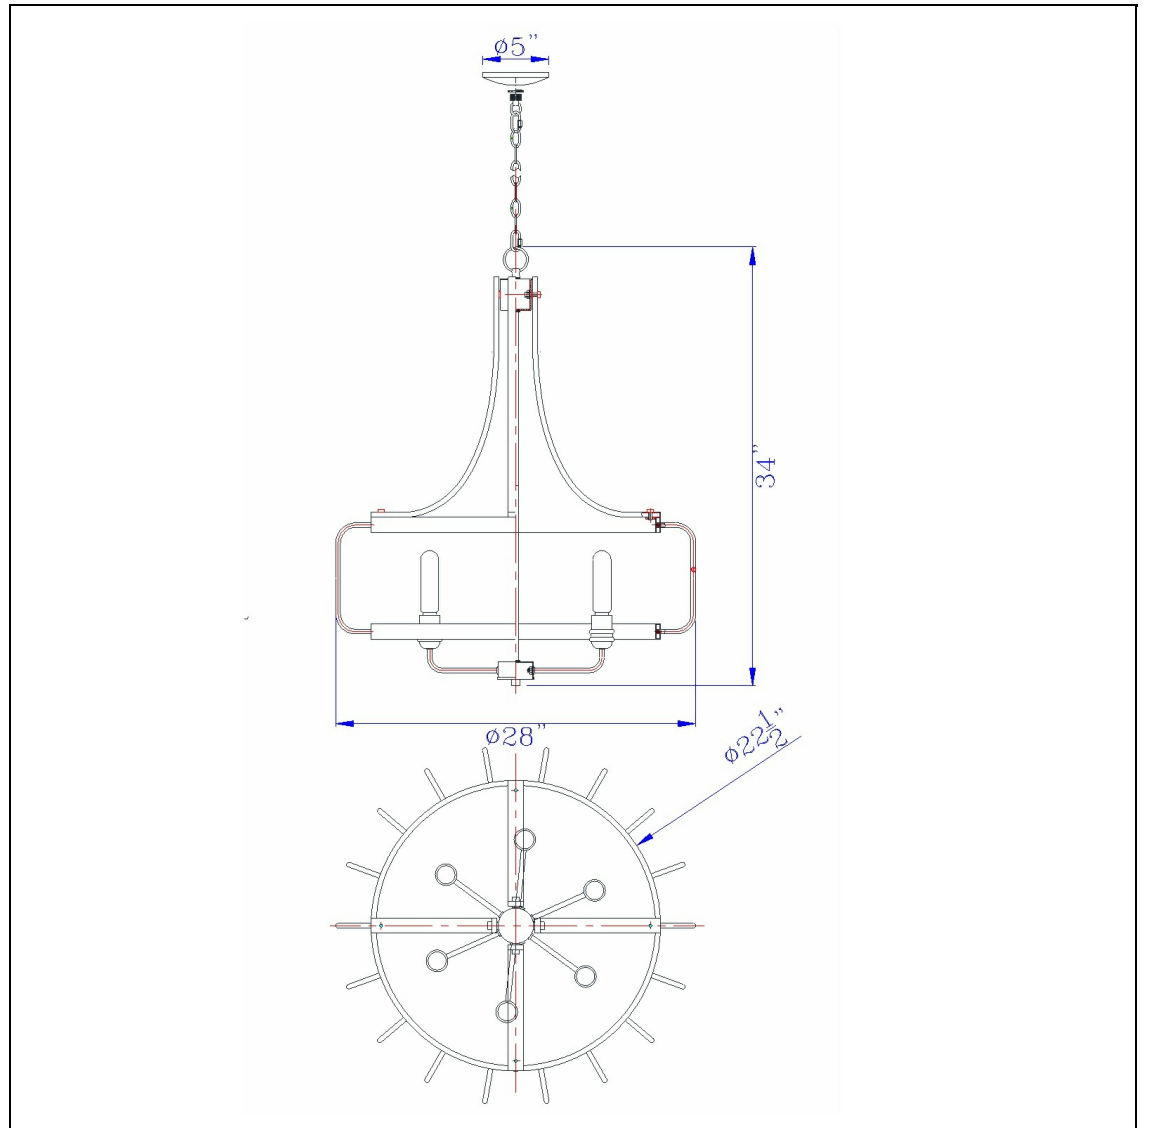

Product No. **FX-3708-6**

Description

Kellia 60W X 6 Metal Chandelier (Edison Bulbs Not included)
Durable Forged Iron Construction
Dark Oak Finish
Rounded Cage Design
6 ft chain
Ships in One Carton
Uplight Position
wood finish
wood finish
34" Height Metal Fixture in Iron and Dark Oak Finish

Technical Specifications

UPC	020193067284	Carton 1 Dimensions	11.80 x 30.00 x 30.00
Wattage	60WX6	Carton 2 Dimensions	0.00 x 0.00 x 30.00
CRI	N/A	Package Dimensions	L: 30.00 W: 30.00 H: 11.80
Lumen	N/A		
Switch Type	Hardwired		
Bulb Base	E26		
Number of Lights	6		
Color	Iron/Dark Oak		
Base Color	Iron/Dark Oak		