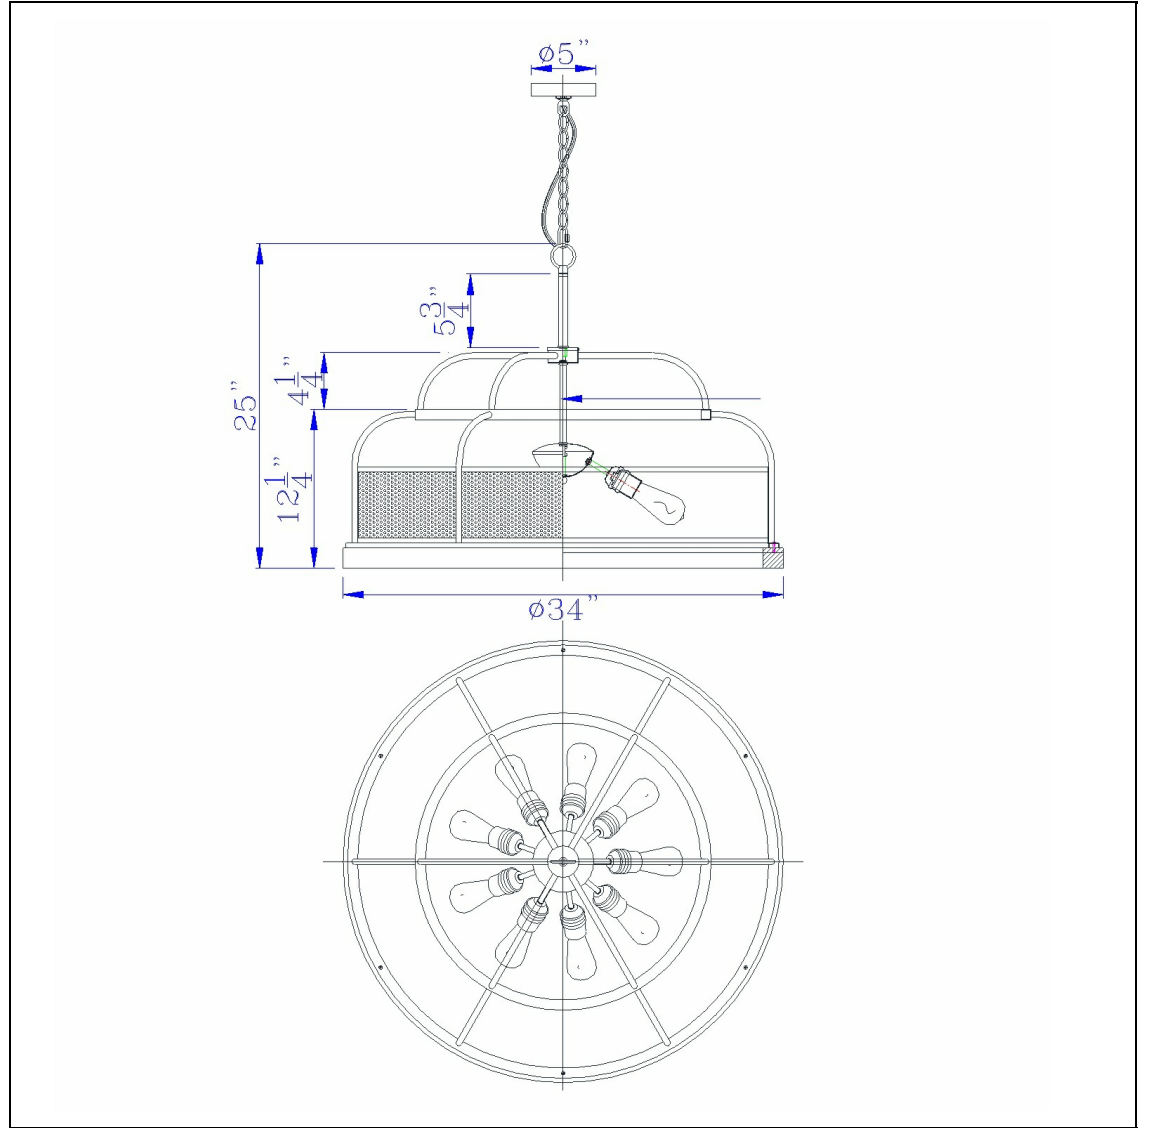

Product No. **FX-3706-9**

Description

Akaki 60W X 9 Metal/Pine Wood Chandelier
(Edison Bulbs Not included)
Durable Pine Wood and Iron Construction
5" Canopy Included
Mesh Shade Pattern
Edison Bulbs Not Included
6 ft chain
Downlight Position
Ships in One Carton
Ships in One Carton
34" Height Pine Wood and Metal Fixture in
Iron and Light Oak Finish

Technical Specifications

UPC	020193067284	Carton 1 Dimensions	19.80 x 36.50 x 36.50
Wattage	60WX9	Carton 2 Dimensions	0.00 x 0.00 x 36.50
CRI	N/A	Package Dimensions	L: 36.50 W: 36.50 H: 19.80
Lumen	N/A		
Switch Type	Hardwired		
Bulb Base	E26		
Number of Lights	9		
Color	Iron/Light Oak		
Base Color	Iron/Light Oak		