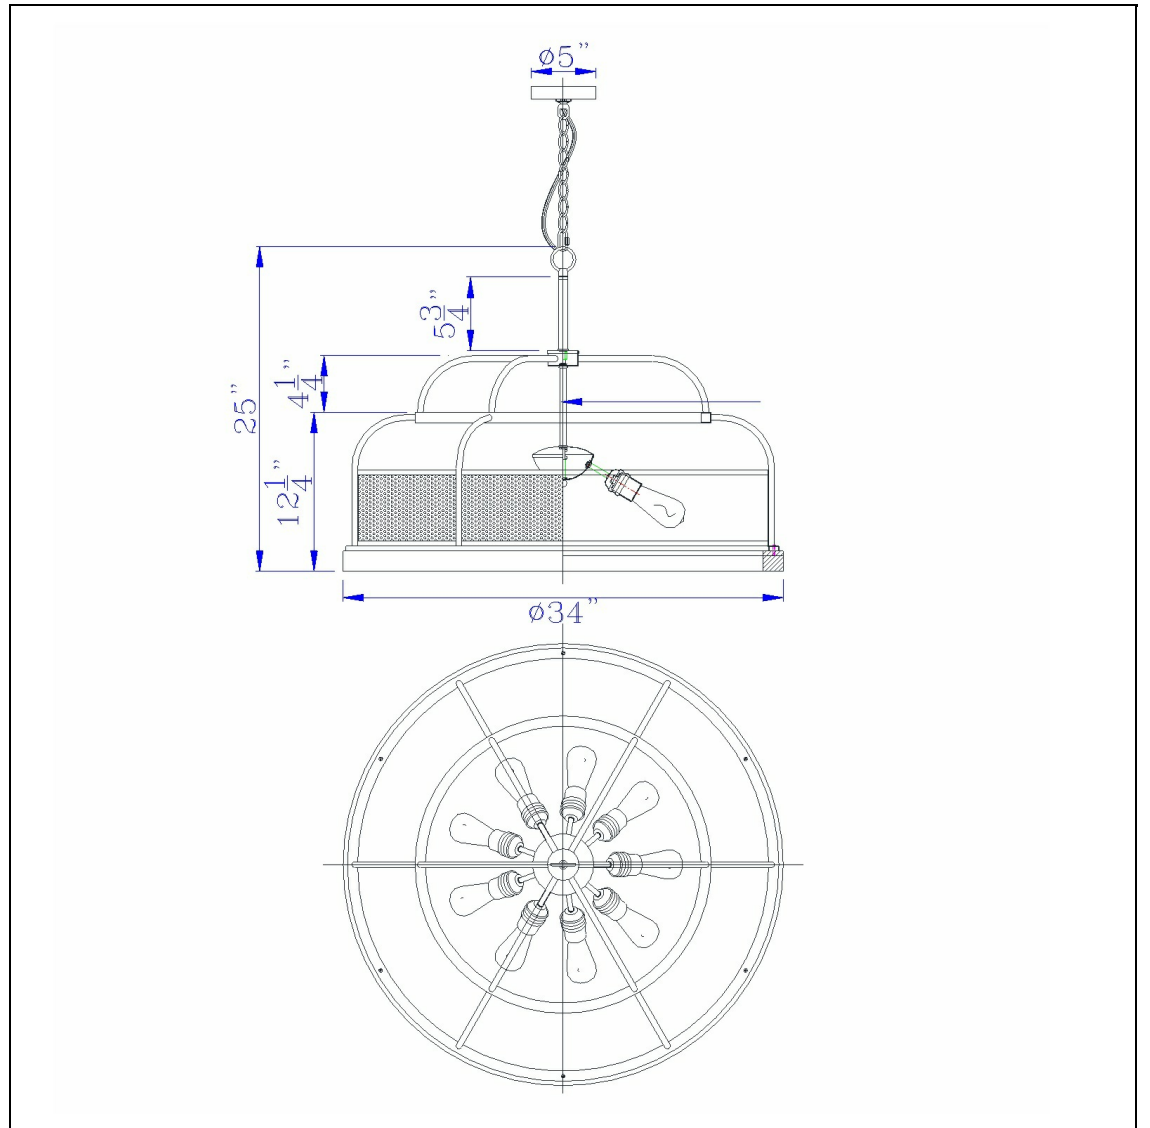

Product No. **FX-3706-9**

Description

Akaki 60W X 9 Metal/Pine Wood Chandelier  
(Edison Bulbs Not included)  
Durable Pine Wood and Iron Construction  
5" Canopy Included  
Mesh Shade Pattern  
Edison Bulbs Not Included  
6 ft chain  
Downlight Position  
Ships in One Carton  
Ships in One Carton  
34" Height Pine Wood and Metal Fixture in  
Iron and Light Oak Finish

Technical Specifications

<b>UPC</b>	020193067284	<b>Carton 1 Dimensions</b>	19.80 x 36.50 x 36.50
<b>Wattage</b>	60WX9	<b>Carton 2 Dimensions</b>	0.00 x 0.00 x 36.50
<b>CRI</b>	N/A	<b>Package Dimensions</b>	L: 36.50 W: 36.50 H: 19.80
<b>Lumen</b>	N/A		
<b>Switch Type</b>	Hardwired		
<b>Bulb Base</b>	E26		
<b>Number of Lights</b>	9		
<b>Color</b>	Iron/Light Oak		
<b>Base Color</b>	Iron/Light Oak		