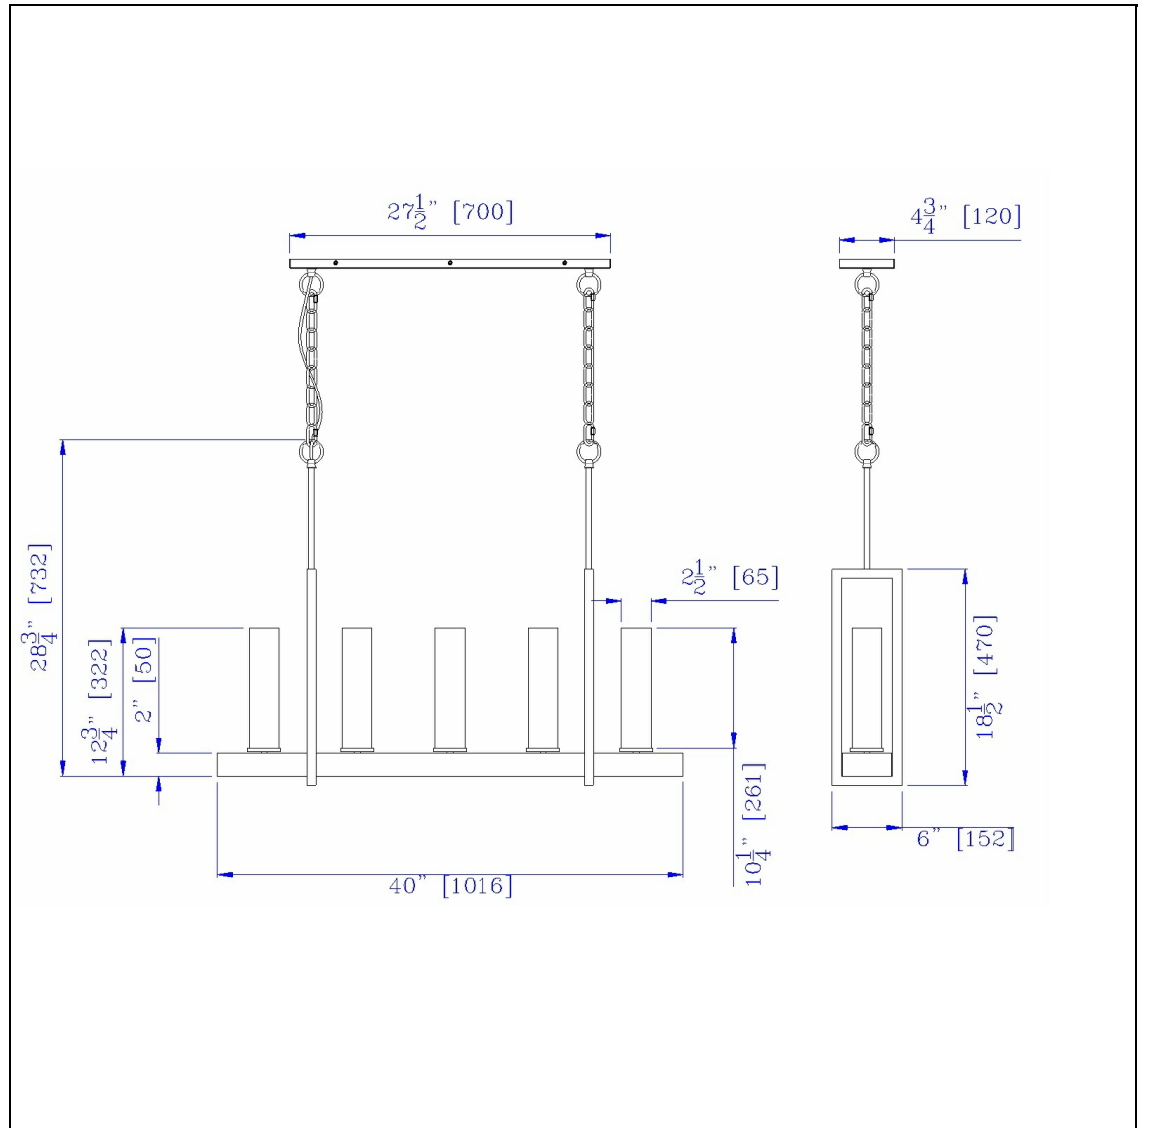

Product No. **FX-3704-5**

Description

Vienna 60W X 5 Pine Wood Island Chandelier (Edison Bulbs Not included)
Durable Pine Wood Construction
Rectangular Island Bar Design
Edison Bulbs Not Included
Uplight Position
6 Foot Dual Chain
Ships in One Carton
10.25" Tall by 2" Wide Glass Tube Shade dual chain
28.75" Height Pine Wood and Metal Fixture in Iron and Light Oak Finish

Technical Specifications

UPC	020193067284
Wattage	60WX5
CRI	N/A
Lumen	N/A
Switch Type	Hardwired
Bulb Base	E26
Number of Lights	5
Color	Iron/Light Oak
Base Color	Iron/Light Oak

Carton 1 Dimensions	21.50 x 9.50 x 42.50
Carton 2 Dimensions	0.00 x 0.00 x 42.50
Package Dimensions	L: 42.50 W: 9.50 H: 21.50