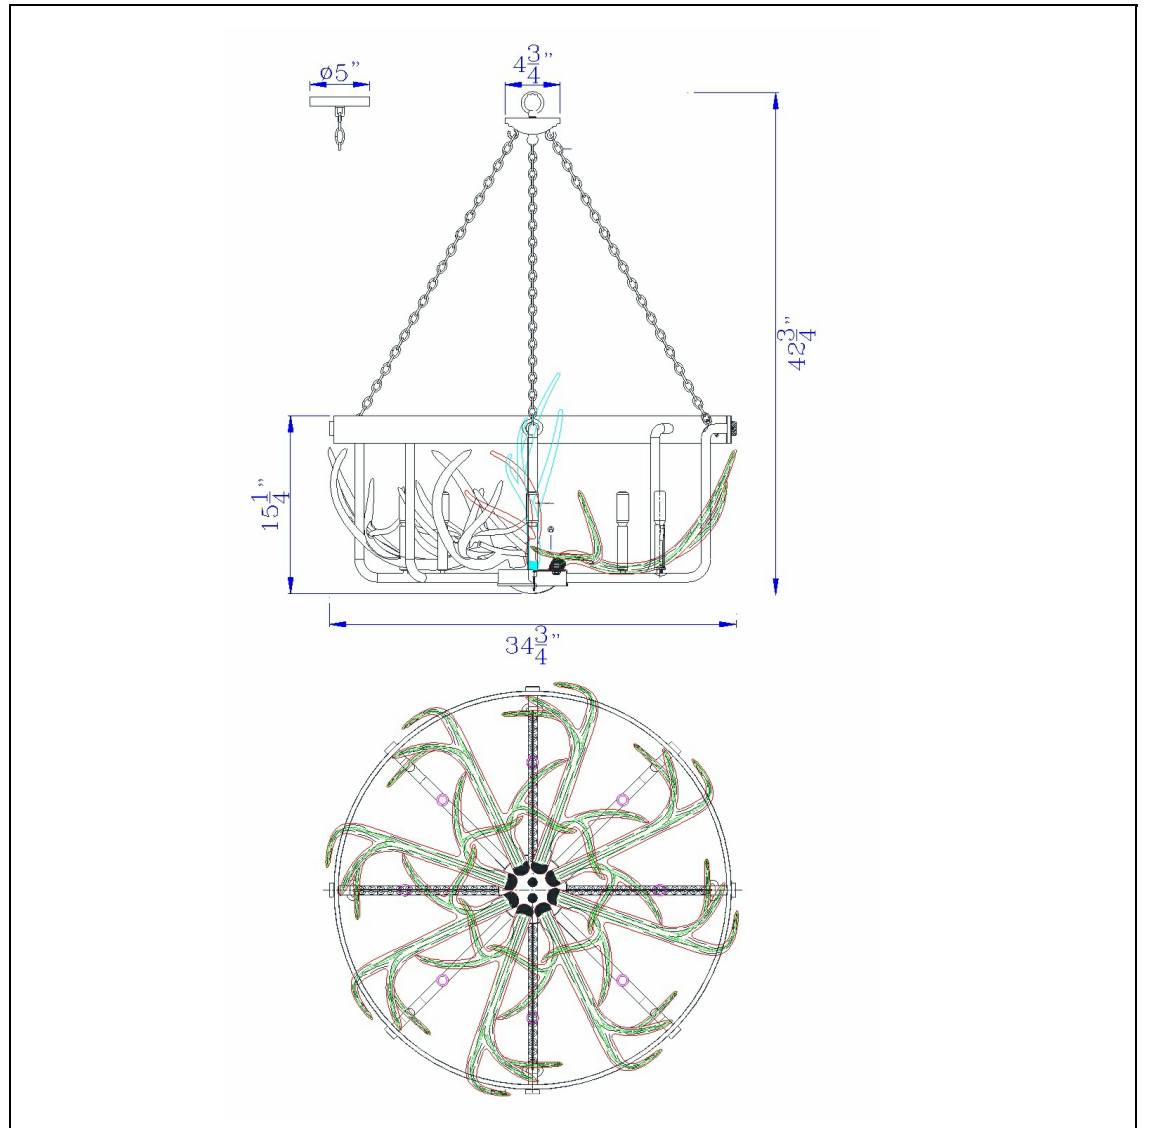

Product No. FX-3703-8

Description

Angelo 60W X 8 Metal Antler Chandelier
Two Tone Finish
Durable Forged Iron Constructoin
Rustic Antler Design
Uplight Position
6 ft chain
Ships in One Carton
Ships in One Carton
42.75" Height Resin and Metal Fixture in Iron
Finish

Technical Specifications

UPC	020193067284	Carton 1 Dimensions	21.50 x 39.80 x 39.80
Wattage	60WX8	Carton 2 Dimensions	0.00 x 0.00 x 39.80
CRI	N/A	Package Dimensions	L: 39.80 W: 39.80 H: 21.50
Lumen	N/A		
Switch Type	Hardwired		
Bulb Base	E12		
Number of Lights	8		
Color	Iron		
Base Color	Iron		