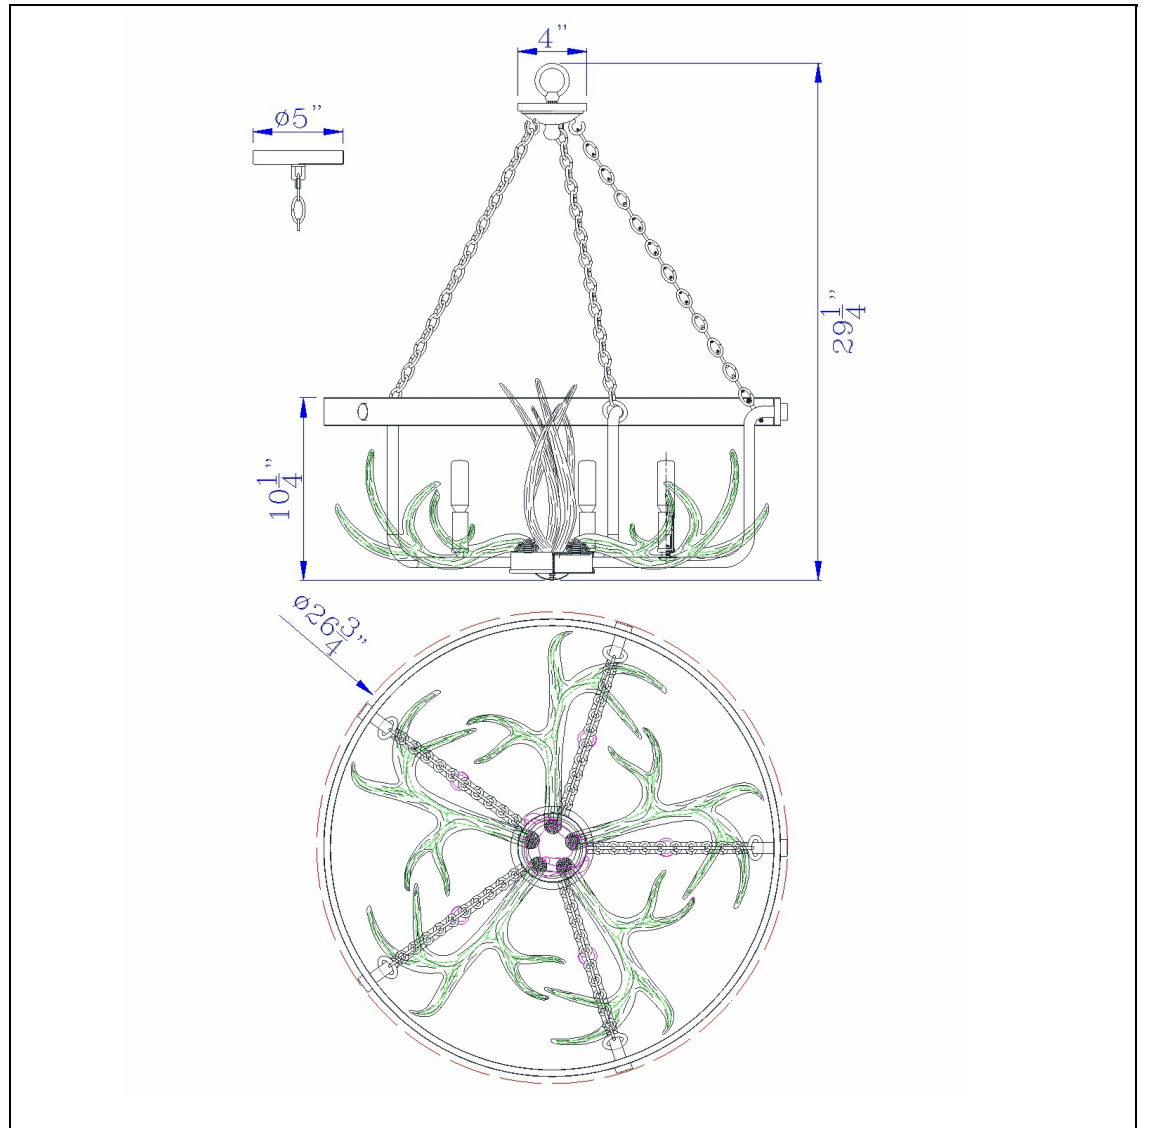

Product No. **FX-3703-5**

Description

Angelo 60W X 5 Metal Antler Chandelier  
Two Tone Finish  
Durable Forged Iron Constructoin  
Rustic Antler Design  
Uplight Position  
6 ft chain  
Ships in One Carton  
Ships in One Carton  
29.25" Height Metal and Resin Fixture in Iron Finish

Technical Specifications

<b>UPC</b>	020193067284	<b>Carton 1 Dimensions</b>	14.50 x 28.80 x 28.80
<b>Wattage</b>	60WX5	<b>Carton 2 Dimensions</b>	0.00 x 0.00 x 28.80
<b>CRI</b>	N/A	<b>Package Dimensions</b>	L: 28.80 W: 28.80 H: 14.50
<b>Lumen</b>	N/A		
<b>Switch Type</b>	Hardwired		
<b>Bulb Base</b>	E12		
<b>Number of Lights</b>	5		
<b>Color</b>	Iron		
<b>Base Color</b>	Iron		