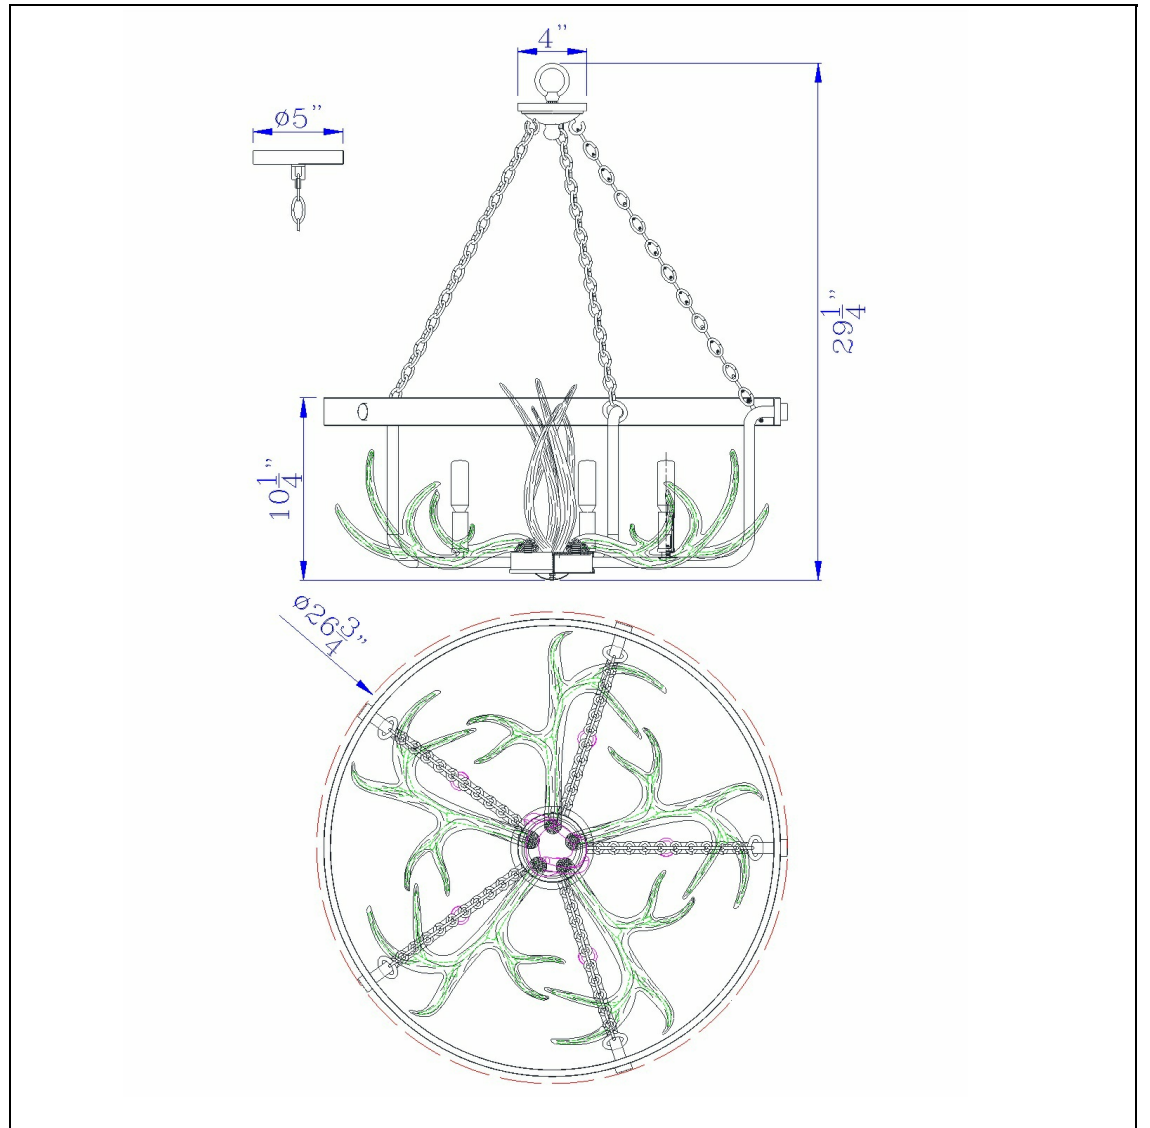

Product No. FX-3703-5

Description

Angelo 60W X 5 Metal Antler Chandelier
Two Tone Finish
Durable Forged Iron Constructoin
Rustic Antler Design
Uplight Position
6 ft chain
Ships in One Carton
Ships in One Carton
29.25" Height Metal and Resin Fixture in Iron
Finish

Technical Specifications

UPC	020193067284	Carton 1 Dimensions	14.50 x 28.80 x 28.80
Wattage	60WX5	Carton 2 Dimensions	0.00 x 0.00 x 28.80
CRI	N/A	Package Dimensions	L: 28.80 W: 28.80 H: 14.50
Lumen	N/A		
Switch Type	Hardwired		
Bulb Base	E12		
Number of Lights	5		
Color	Iron		
Base Color	Iron		