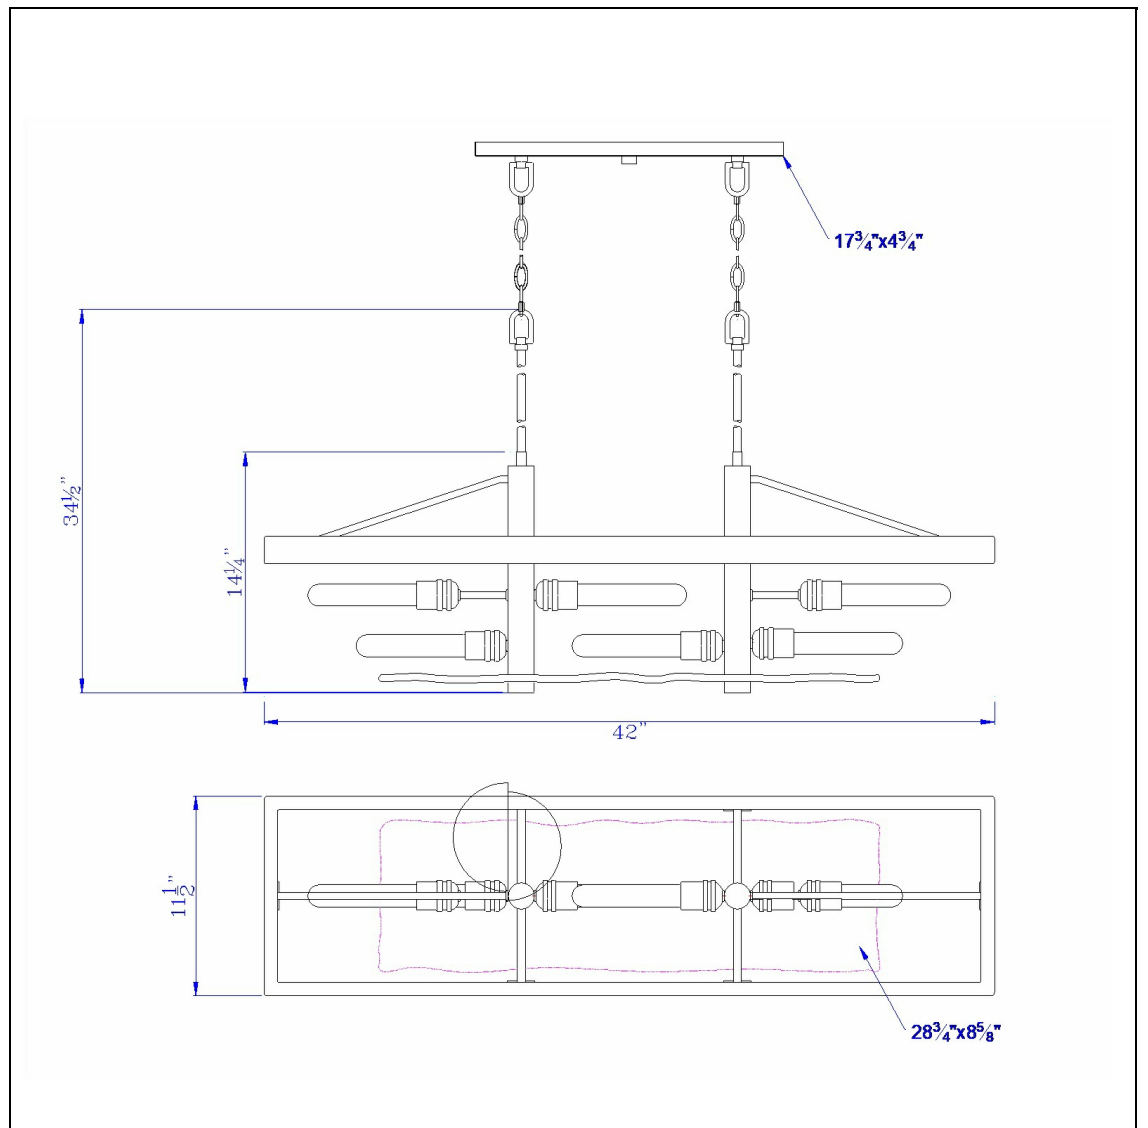

Product No. **FX-3701-6**

Description

Craiova 60W X 6 Pine Wood Island Chandelier With Hand Crafted Glass (Edison Bulbs Not included)  
Durable Pine Wood Construction  
Edison Bulb Not Included  
Rectangular Island Bar Design  
6 ft chain  
Hand Crafted Glass Accent  
Ships in One Carton  
hand crafted glass  
hand crafted glass  
32.5" Height Pine Wood,Glass and Metal  
Fixtue in Wooden Finish

Technical Specifications

<b>UPC</b>	020193067284	<b>Carton 1 Dimensions</b>	14.00 x 19.00 x 45.00
<b>Wattage</b>	60WX6	<b>Carton 2 Dimensions</b>	0.00 x 0.00 x 45.00
<b>CRI</b>	N/A	<b>Package Dimensions</b>	L: 45.00 W: 19.00 H: 14.00
<b>Lumen</b>	N/A		
<b>Switch Type</b>	Hardwired		
<b>Bulb Base</b>	E26		
<b>Number of Lights</b>	6		
<b>Color</b>	Wood		
<b>Base Color</b>	Wood		