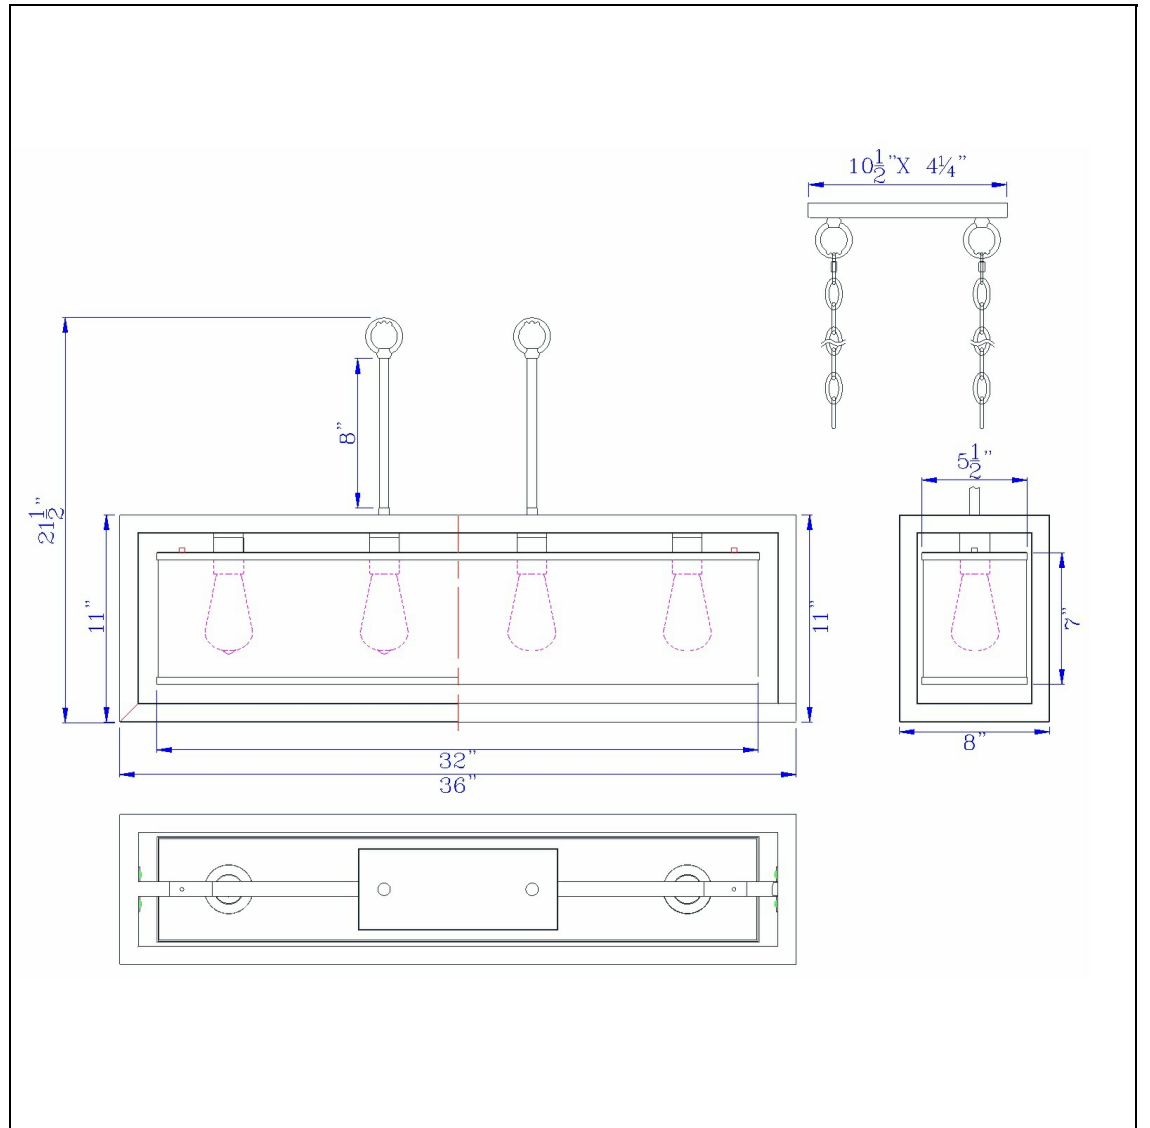

Product No. **FX-3536-4H**

Description

60W X 4 Rubber Wood Island Chandelier  
With Organza Shade  
Durable Wood Construction  
Sheer Organza Shade  
Rectangular Bar Design  
Island Lighting  
6 Feet of Chain Included  
10 Feet of Wiring  
Ships in One Carton  
21.5" Height Pine Wood and Metal Fixtured in  
Wood Finish

Technical Specifications

|                         |              |                            |                            |
|-------------------------|--------------|----------------------------|----------------------------|
| <b>UPC</b>              | 020193067284 | <b>Shade Top1</b>          | 32.00                      |
| <b>Wattage</b>          | 60WX4        | <b>Shade Top2</b>          | 5.50                       |
| <b>CRI</b>              | N/A          | <b>Shade Bottom1</b>       | 32.00                      |
| <b>Lumen</b>            | N/A          | <b>Shade Bottom2</b>       | 5.50                       |
| <b>Switch Type</b>      | Hardwired    | <b>Shade Side</b>          | 7.00                       |
| <b>Bulb Base</b>        | E26          | <b>Carton 1 Dimensions</b> | 13.50 x 11.00 x 39.00      |
| <b>Number of Lights</b> | 4            | <b>Carton 2 Dimensions</b> | 0.00 x 0.00 x 39.00        |
| <b>Color</b>            | Wood         | <b>Package Dimensions</b>  | L: 39.00 W: 11.00 H: 13.50 |
| <b>Base Color</b>       | Wood         |                            |                            |