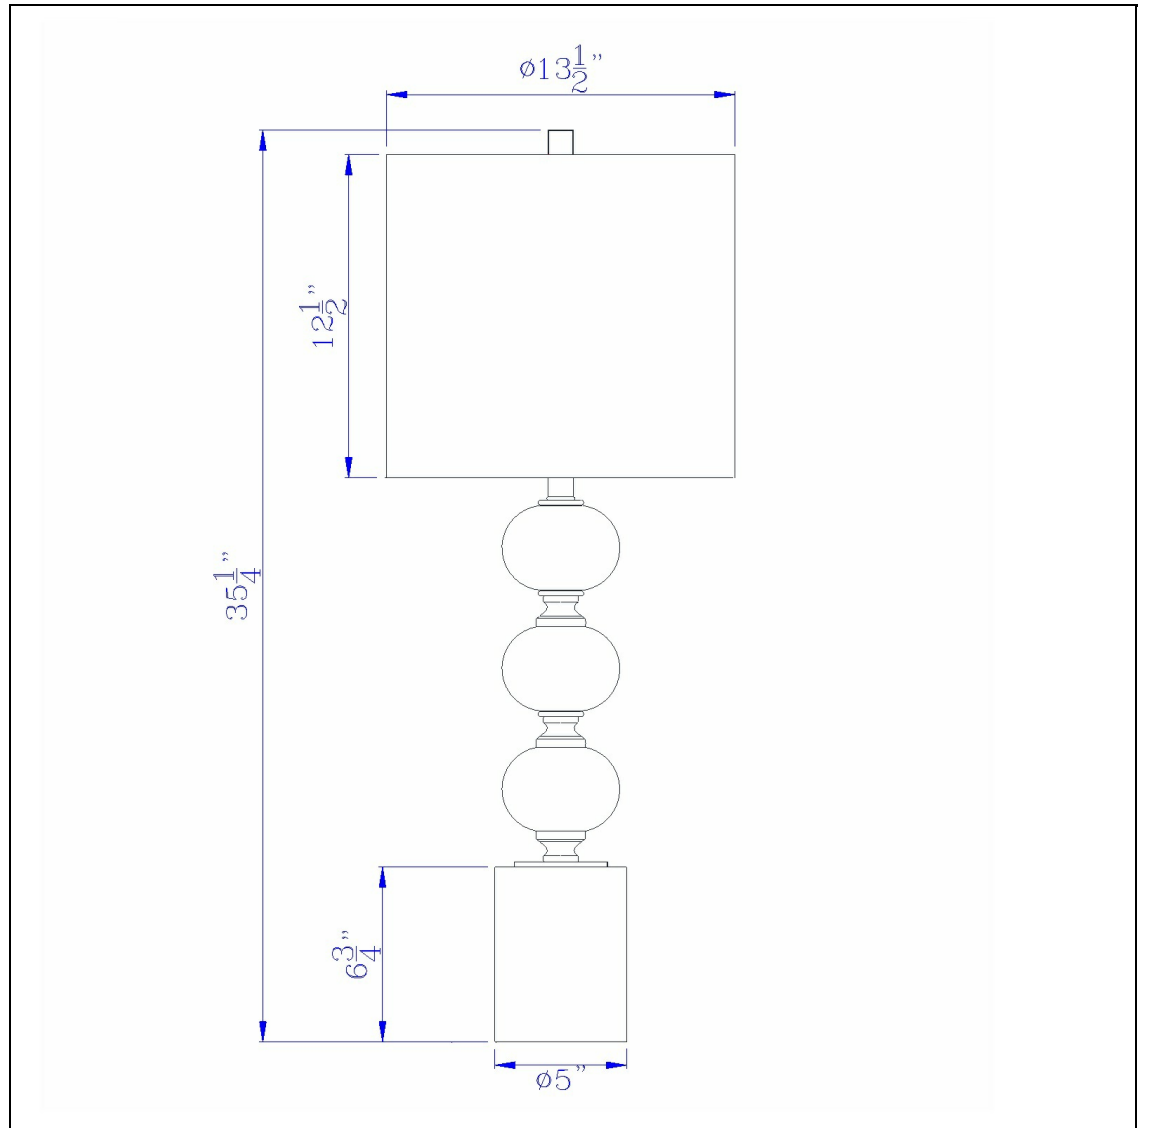

Product No. **BO-2865TB-2**

Description

Malaga 150W 3 Way Ceramic Table Lamps
(Sold And Priced As Pairs)
Durable Metal and Ceramic Construction
Stacked Ceramic Ball Accents
Sold as Pair
Ships in One Carton
Three Way Setting Lamp Switch
35.25" Height Metal and Ceramic Table
Lamp in Slate Blue and Chrome Finish

Technical Specifications

UPC	020193067284	Shade Top1	13.50
Wattage	150W	Shade Bottom1	13.50
CRI	N/A	Shade Side	12.50
Lumen	N/A	Carton 1 Dimensions	21.30 x 14.50 x 29.00
Switch Type	3Way	Carton 2 Dimensions	0.00 x 0.00 x 29.00
Bulb Base	E26	Package Dimensions	L: 29.00 W: 14.50 H: 21.30
Number of Lights	2		
Color	Slate Blue/Chrome		
Base Color	Slate Blue/Chrome		