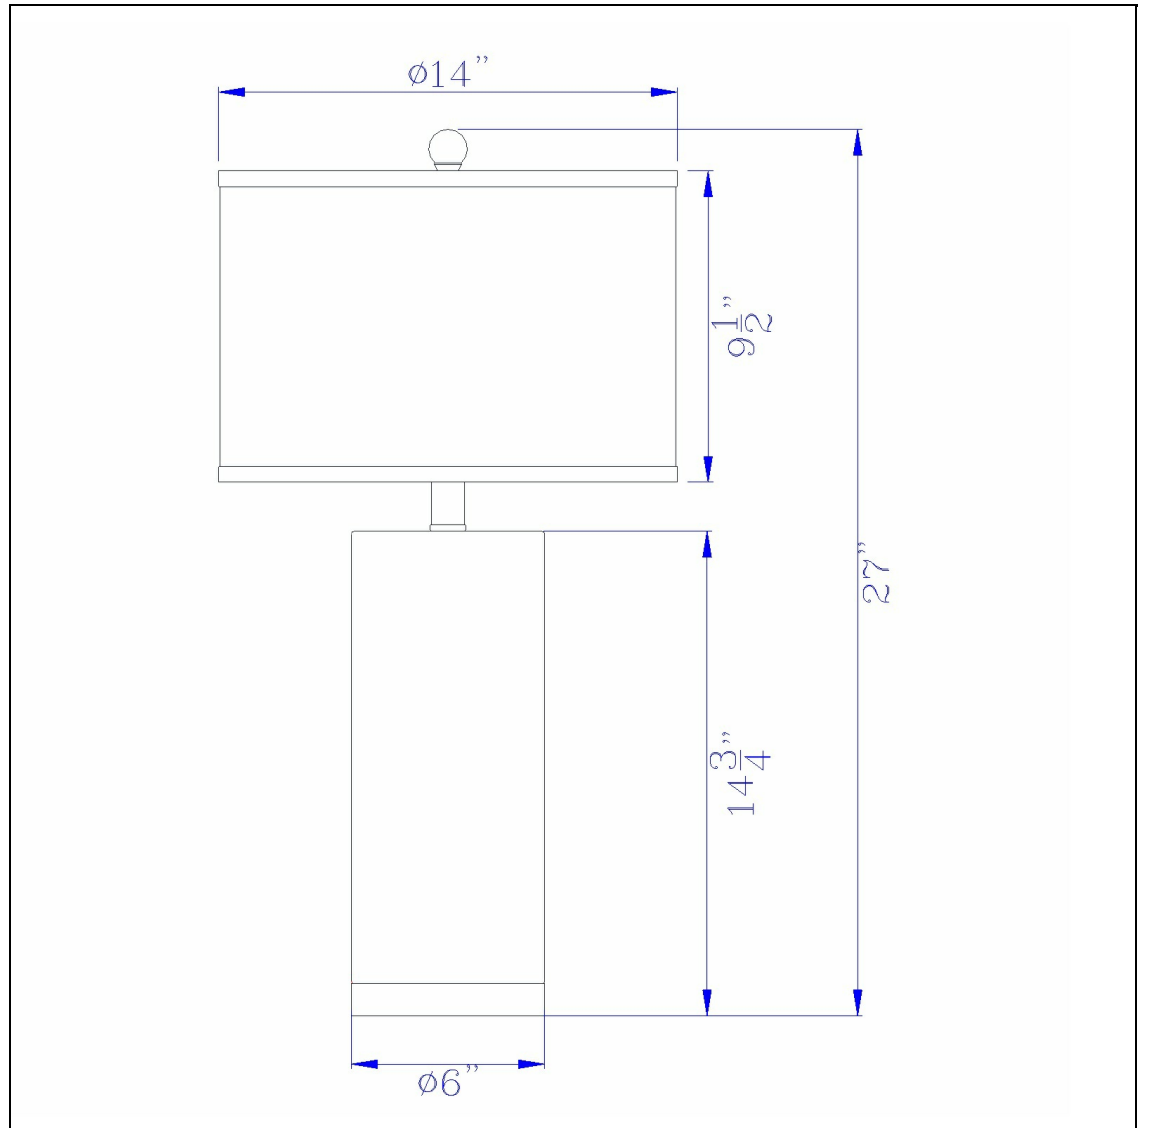

Product No. **BO-2851TB-2**

Description

Kastoria 150W 3 way ceramic table lamps
(sold and priced as pairs)
Lifestyle Decor
Ombre Finish
Column Ceramic Lamps (Pair)
Ships in One Carton
Hardback Linen Shades Included
27" Height Ceramic Table Lamp in Ceneal
Finish

Technical Specifications

UPC	020193067284	Shade Top1	14.00
Wattage	150W	Shade Bottom1	14.00
Switch Type	3WAY	Shade Side	9.50
Bulb Base	E26	Carton 1 Dimensions	19.00 x 16.00 x 29.30
Number of Lights	2	Carton 2 Dimensions	0.00 x 0.00 x 29.30
Color	Cinereal	Package Dimensions	L: 29.30 W: 16.00 H: 19.00
Base Color	Cinereal		