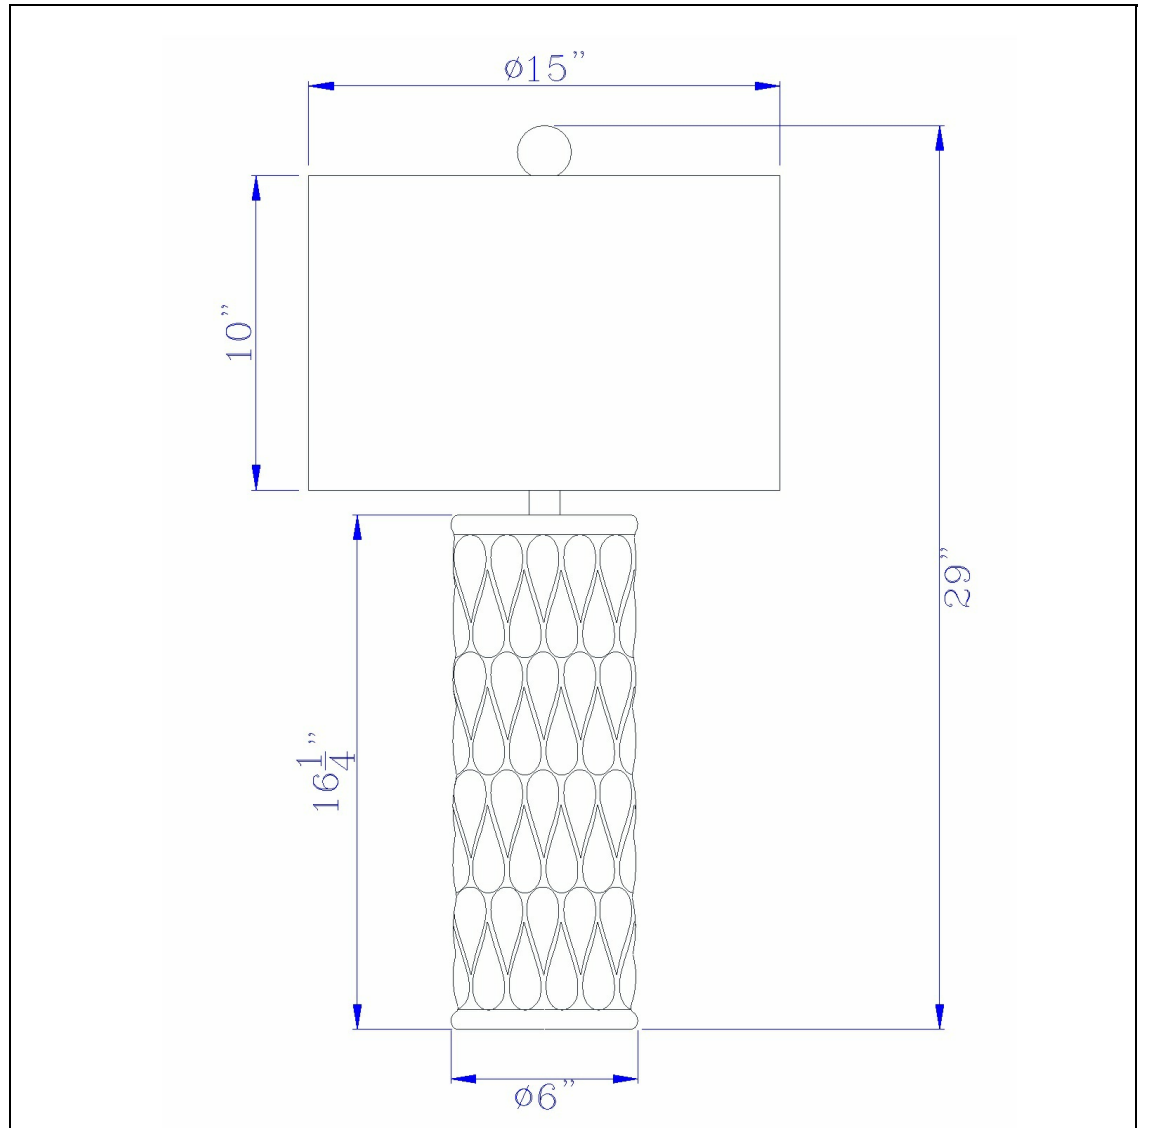

Product No. **BO-2847TB-2**

Description

Voula 100W on off ceramic table lamps (sold and priced as pairs)  
Lifestyle Decor  
Two Tone Finish Ceramic Lamp  
Sold as Pair  
Tear Drop Pattern  
Ships in One Carton  
29" Height Ceramic Table Lamp in Grey Finish

Technical Specifications

<b>UPC</b>	020193067284	<b>Shade Top1</b>	15.00
<b>Wattage</b>	100W	<b>Shade Bottom1</b>	15.00
<b>Switch Type</b>	ON/OFF	<b>Shade Side</b>	10.00
<b>Bulb Base</b>	E26	<b>Carton 1 Dimensions</b>	30.80 x 16.00 x 16.00
<b>Number of Lights</b>	2	<b>Carton 2 Dimensions</b>	0.00 x 0.00 x 16.00
<b>Color</b>	Grey	<b>Package Dimensions</b>	L: 16.00 W: 16.00 H: 30.80
<b>Base Color</b>	Grey		