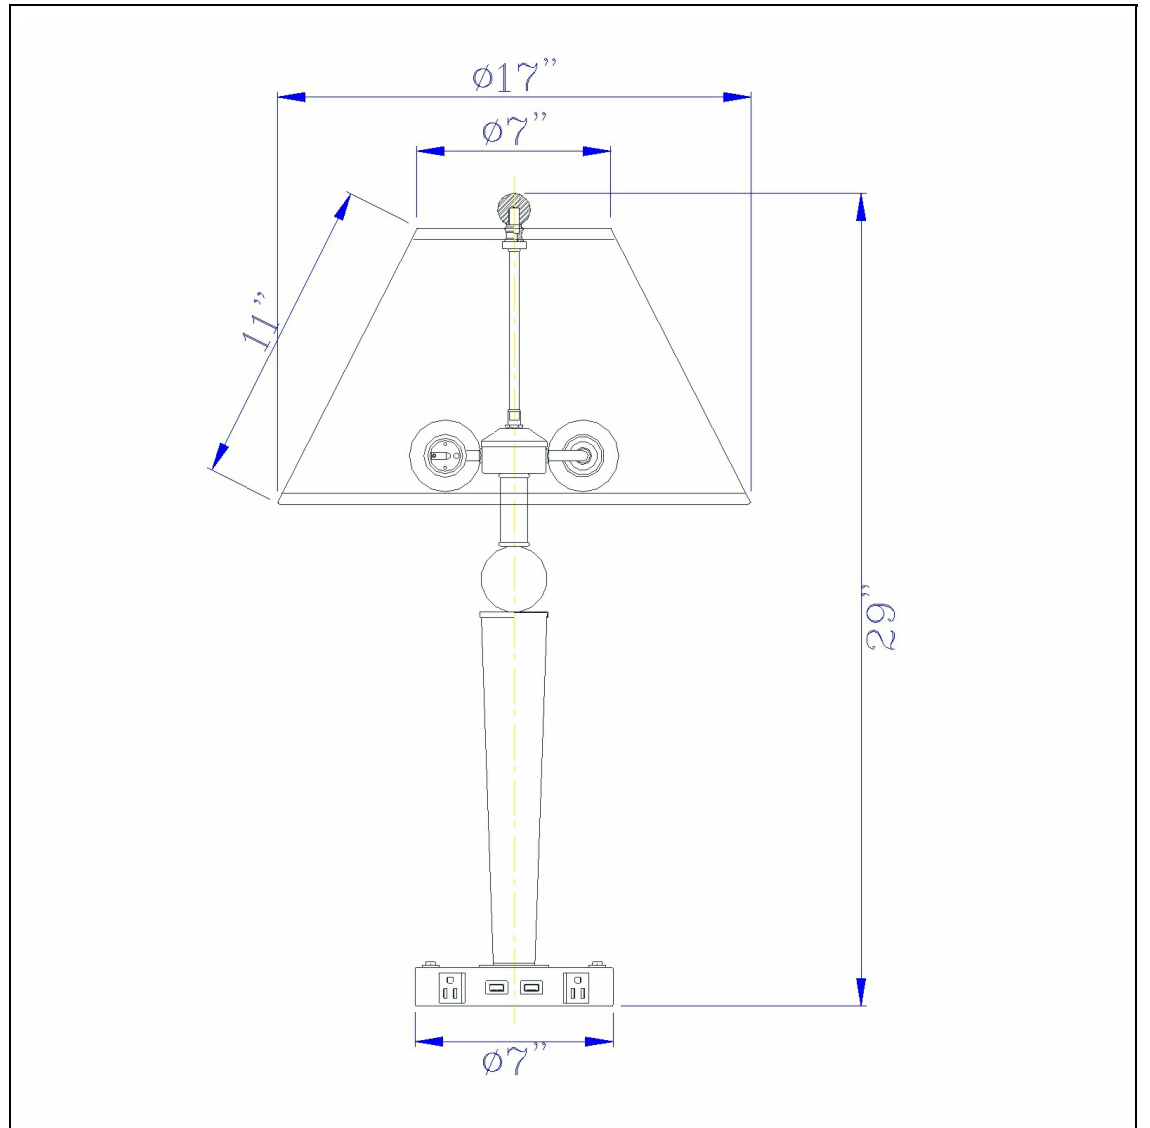

Product No. **LA-8005NS-7R-BS**

Description

60w X 2 Metal Night Stand Lamp With 2 Usb
And 2 Power Outlets, On Off Rocker Base
Switch
Durable Metal Construction
Features Two Functional USB Ports
Includes Two Power Outlets
Uses Two 60W Max Bulb
Rocker Switch On/Off Switch
29" Height Metal Nighstand Lamp in
Brushed Steel Espresso Finish

Technical Specifications

UPC	020193067284	Shade Top1	7.00
Wattage	60w X 2	Shade Bottom1	17.00
CRI	N/A	Shade Side	11.00
Lumen	N/A	Carton 1 Dimensions	25.50 x 10.30 x 10.30
Switch Type	On/Off	Carton 2 Dimensions	0.00 x 0.00 x 10.30
Bulb Base	E26	Package Dimensions	L: 10.30 W: 10.30 H: 25.50
Number of Lights	2		
Color	Espresso/Brushed Steel		
Base Color	Espresso/Brushed Steel		