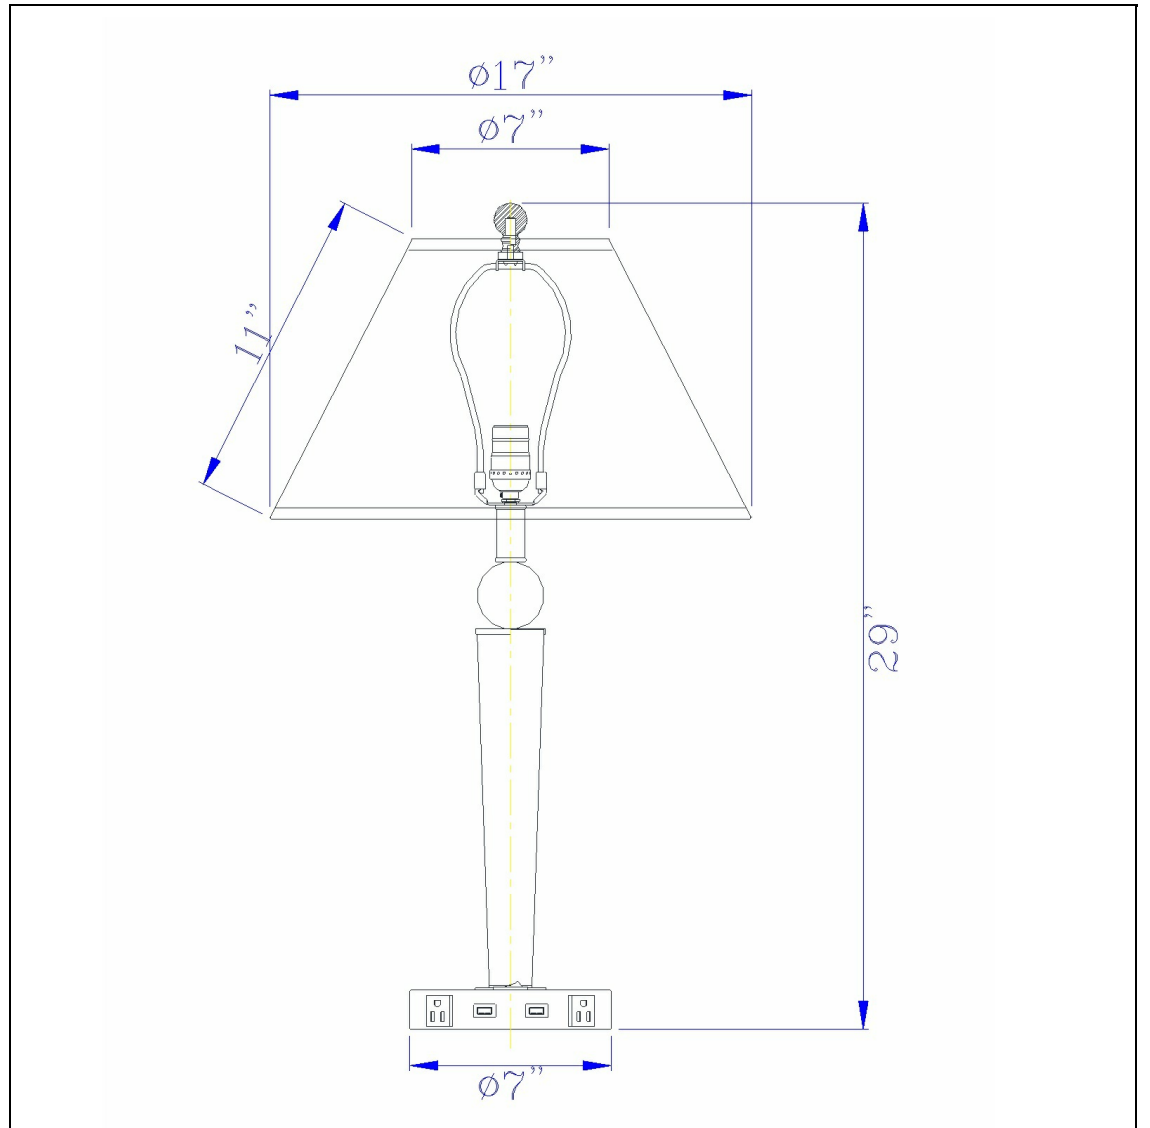

Product No. **LA-8005NS-6R-BS**

Description

100w Metal Night Stand Lamp With 2 Usb
And 2 Power Outlets, On Off Rocker Base
Switch
Durable Metal Construction
Features Two Functional USB Ports
Includes Two Power Outlets
Uses One 100 Watt Max Bulb
29" Height Metal Nighstand Lamp in
Brushed Steel Espresso Finish

Technical Specifications

UPC	020193067284	Shade Top1	7.00
Wattage	100w	Shade Bottom1	17.00
CRI	N/A	Shade Side	11.00
Lumen	N/A	Carton 1 Dimensions	25.00 x 10.00 x 10.00
Switch Type	On/Off	Carton 2 Dimensions	0.00 x 0.00 x 10.00
Bulb Base	E26	Package Dimensions	L: 10.00 W: 10.00 H: 25.00
Number of Lights	1		
Color	Espresso/Brushed Steel		
Base Color	Espresso/Brushed Steel		