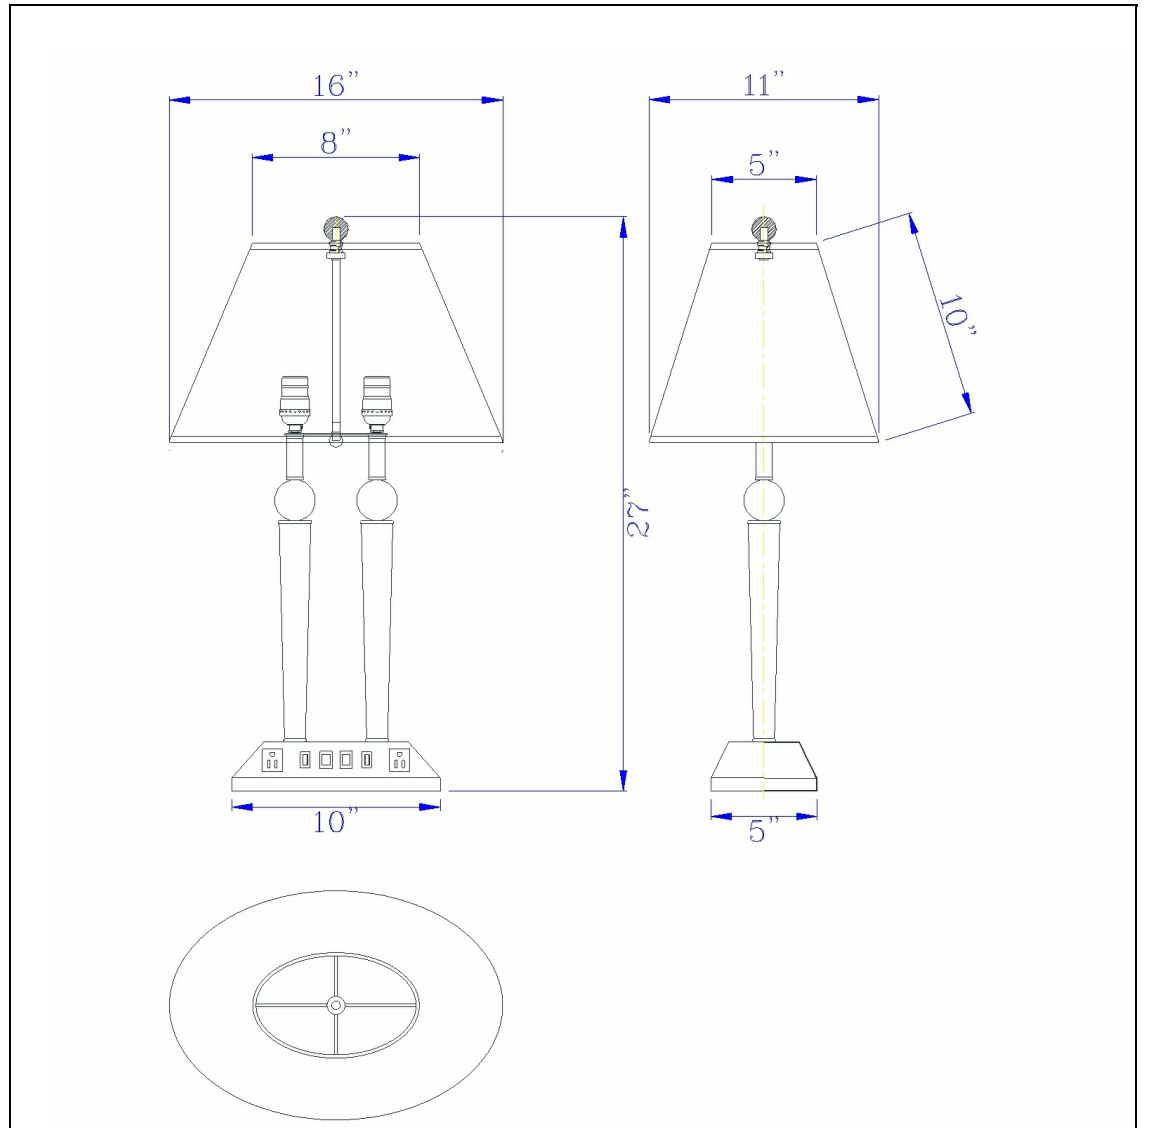

Product No. **LA-8005DK-3R-BS**

Description

60W X 2 Metal Desk Lamp With 2 USB And 2 Power Outlets, On Off Rocker Base Switch  
Durable Metal Construction  
Features Two Functional USB Ports  
Includes Two Power Outlets  
Uses Two 60W Max Bulb  
Rocker Switch On/Off Switch  
Rocker Switch On/Off Switch  
27" Height Metal Desk Lamp in Brushed Steel/Espresso Finish

Technical Specifications

|                         |                        |                            |                           |
|-------------------------|------------------------|----------------------------|---------------------------|
| <b>UPC</b>              | 020193067284           | <b>Shade Top1</b>          | 5.00                      |
| <b>Wattage</b>          | 60WX2                  | <b>Shade Top2</b>          | 8.00                      |
| <b>CRI</b>              | N/A                    | <b>Shade Bottom1</b>       | 11.00                     |
| <b>Lumen</b>            | N/A                    | <b>Shade Bottom2</b>       | 16.00                     |
| <b>Switch Type</b>      | On/Off                 | <b>Shade Side</b>          | 10.00                     |
| <b>Bulb Base</b>        | E26                    | <b>Carton 1 Dimensions</b> | 22.30 x 8.30 x 13.30      |
| <b>Number of Lights</b> | 2                      | <b>Carton 2 Dimensions</b> | 10.00 x 17.00 x 13.30     |
| <b>Color</b>            | Espresso/Brushed Steel | <b>Carton 3 Dimensions</b> | 0.00 x 0.00 x 1.83        |
| <b>Base Color</b>       | Espresso/Brushed Steel | <b>Package Dimensions</b>  | L: 13.30 W: 8.30 H: 22.30 |