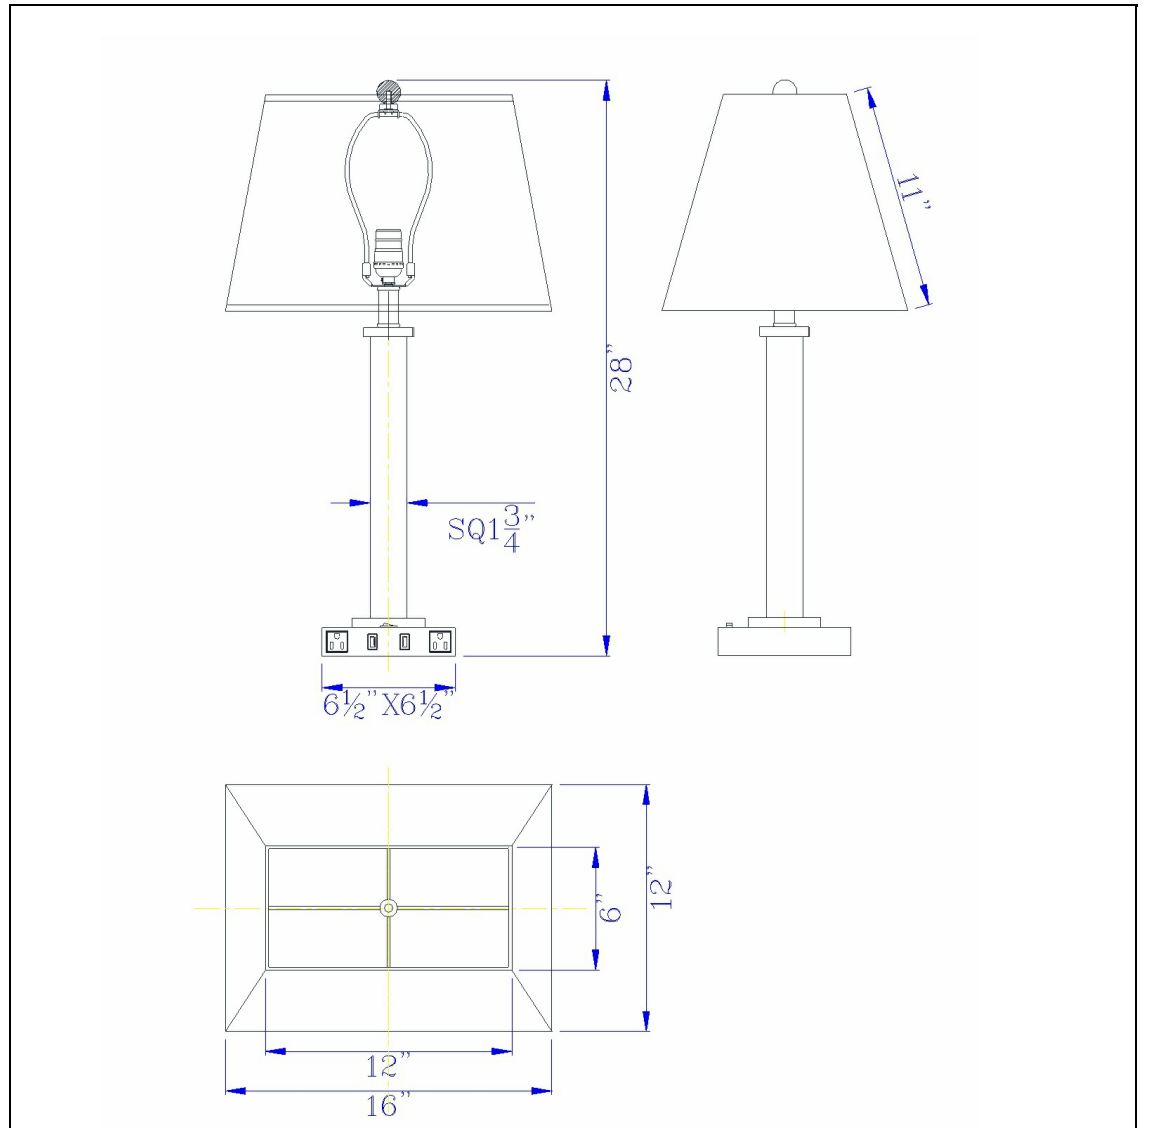

Product No. **LA-60003TB-9RBS**

Description

100W Metal Night Stand Lamp With 2 USB
And 2 Power Outlets, On Off Rocker Base
Switch
Durable Metal Construction
Features Two Functional USB Ports
Includes Two Power Outlets
Uses One 100 Watt Max Bulb
Rectangular shade
Rectangular shade
28" Height Metal Nighstand Lamp in
Brushed Steel Finish

Technical Specifications

UPC	020193067284	Shade Top1	6.00
Wattage	100W	Shade Top2	12.00
CRI	N/A	Shade Bottom1	12.00
Lumen	N/A	Shade Bottom2	16.00
Switch Type	On/Off	Shade Side	11.00
Bulb Base	E26	Carton 1 Dimensions	22.80 x 8.80 x 8.80
Number of Lights	1	Carton 2 Dimensions	11.00 x 17.00 x 8.80
Color	Brushed Steel	Carton 3 Dimensions	0.00 x 0.00 x 2.10
Base Color	Brushed Steel	Package Dimensions	L: 8.80 W: 8.80 H: 22.80