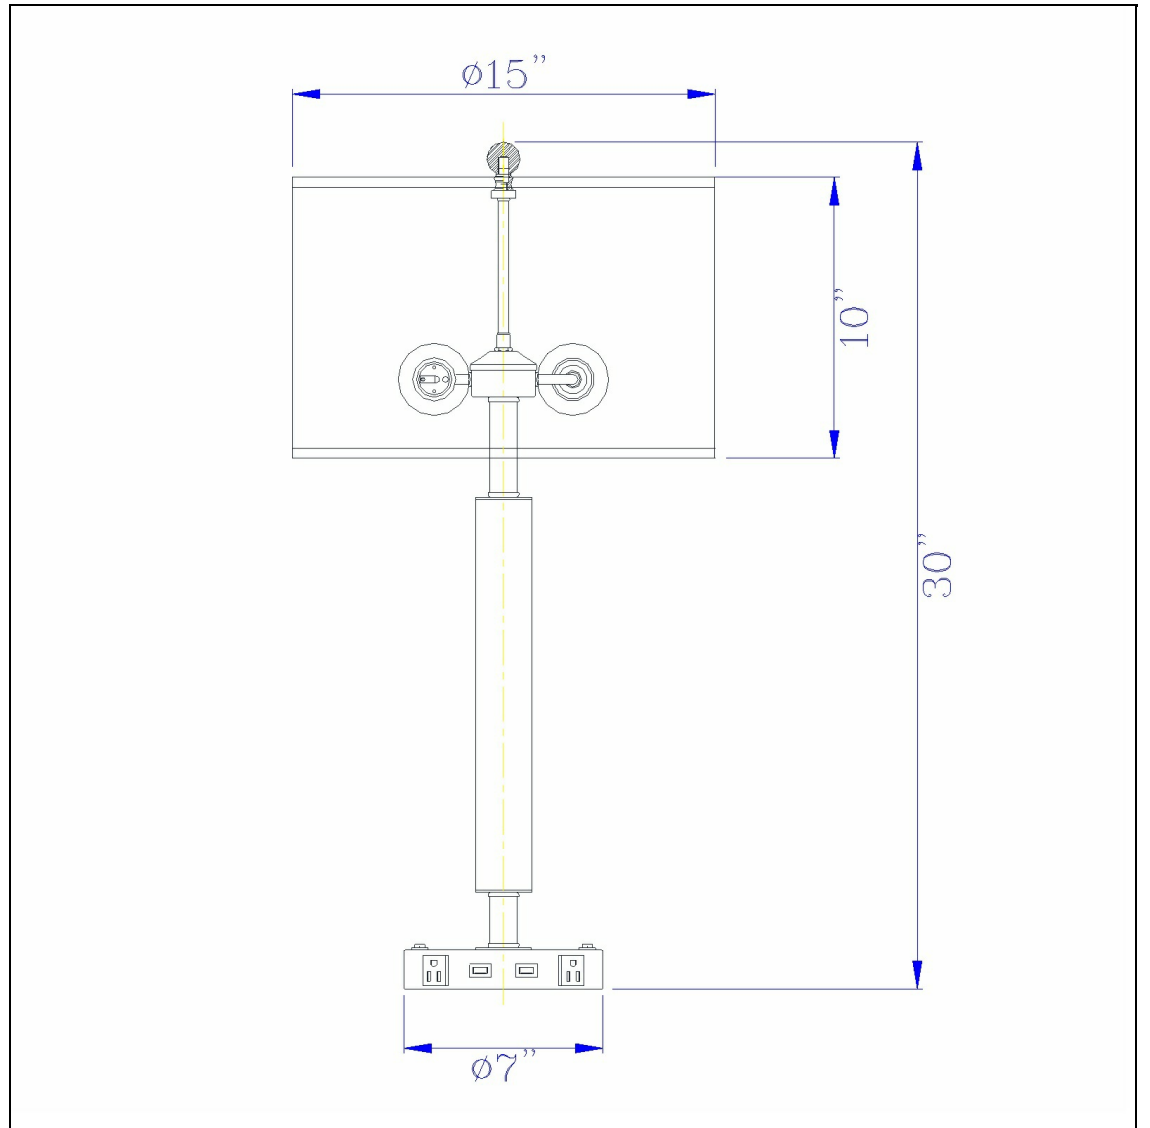

Product No. **LA-2004NS-6R-BS**

Description

60W X 2 Metal Night Stand Lamp With 2 USB And 2 Power Outlets, On Off Rocker Base Switch
Durable Metal Construction
Features Two Functional USB Ports
Includes Two Power Outlets
Ships in One Carton
Uses Two 60W Max Bulb
30" Height Metal Night Stand Lamp in Brushed Steel Finish

Technical Specifications

UPC	020193067284	Shade Top1	15.00
Wattage	60WX2	Shade Bottom1	15.00
CRI	N/A	Shade Side	10.00
Lumen	N/A	Carton 1 Dimensions	15.80 x 16.80 x 16.80
Switch Type	On/Off	Carton 2 Dimensions	0.00 x 0.00 x 16.80
Bulb Base	E26	Package Dimensions	L: 16.80 W: 16.80 H: 15.80
Number of Lights	2		
Color	Brushed Steel		
Base Color	Brushed Steel		