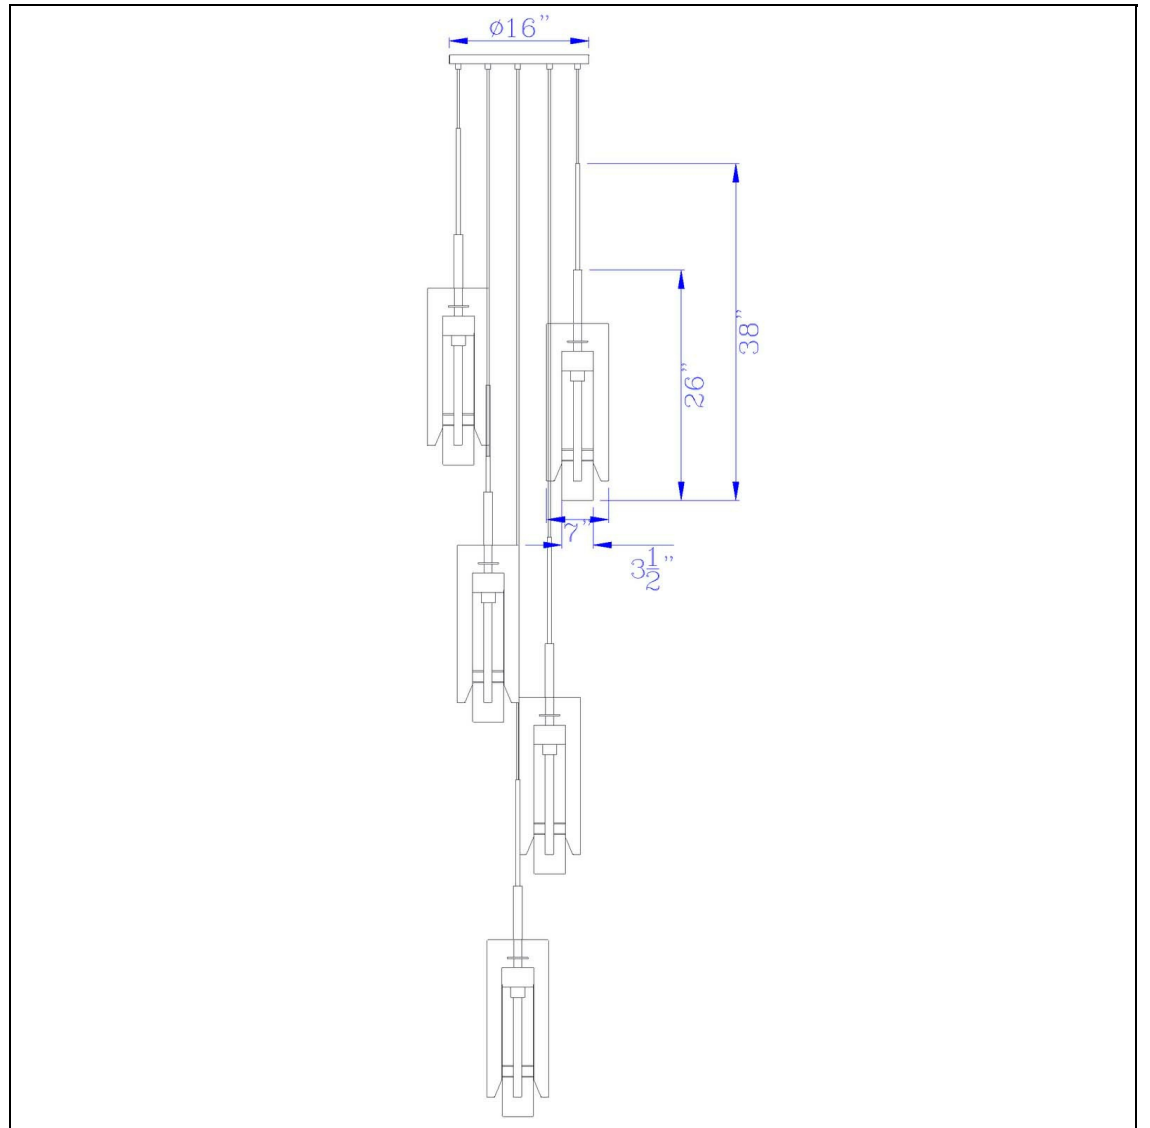

Product No. **FX-3690-5**

Description

60W X 3 Almeria Wood/Glass 4 Light
Pendant Fixture (Edison Bulbs Not included)
Durable Wooden Construction
6 Foot Cord Length
Uses T10 Edison Bulb
16" Diameter Canopy Included
Ships in One Carton
38" Height Wood and Metal Pendants in
Wood Color Finish

Technical Specifications

UPC	020193067284	Carton 1 Dimensions	20.00 x 20.00 x 22.00
Wattage	60WX5	Carton 2 Dimensions	0.00 x 0.00 x 22.00
CRI	N/A	Package Dimensions	L: 22.00 W: 20.00 H: 20.00
Lumen	N/A		
Switch Type	Hardwired		
Bulb Base	E26		
Number of Lights	5		
Color	Pine/Iron		
Base Color	Pine/Iron		