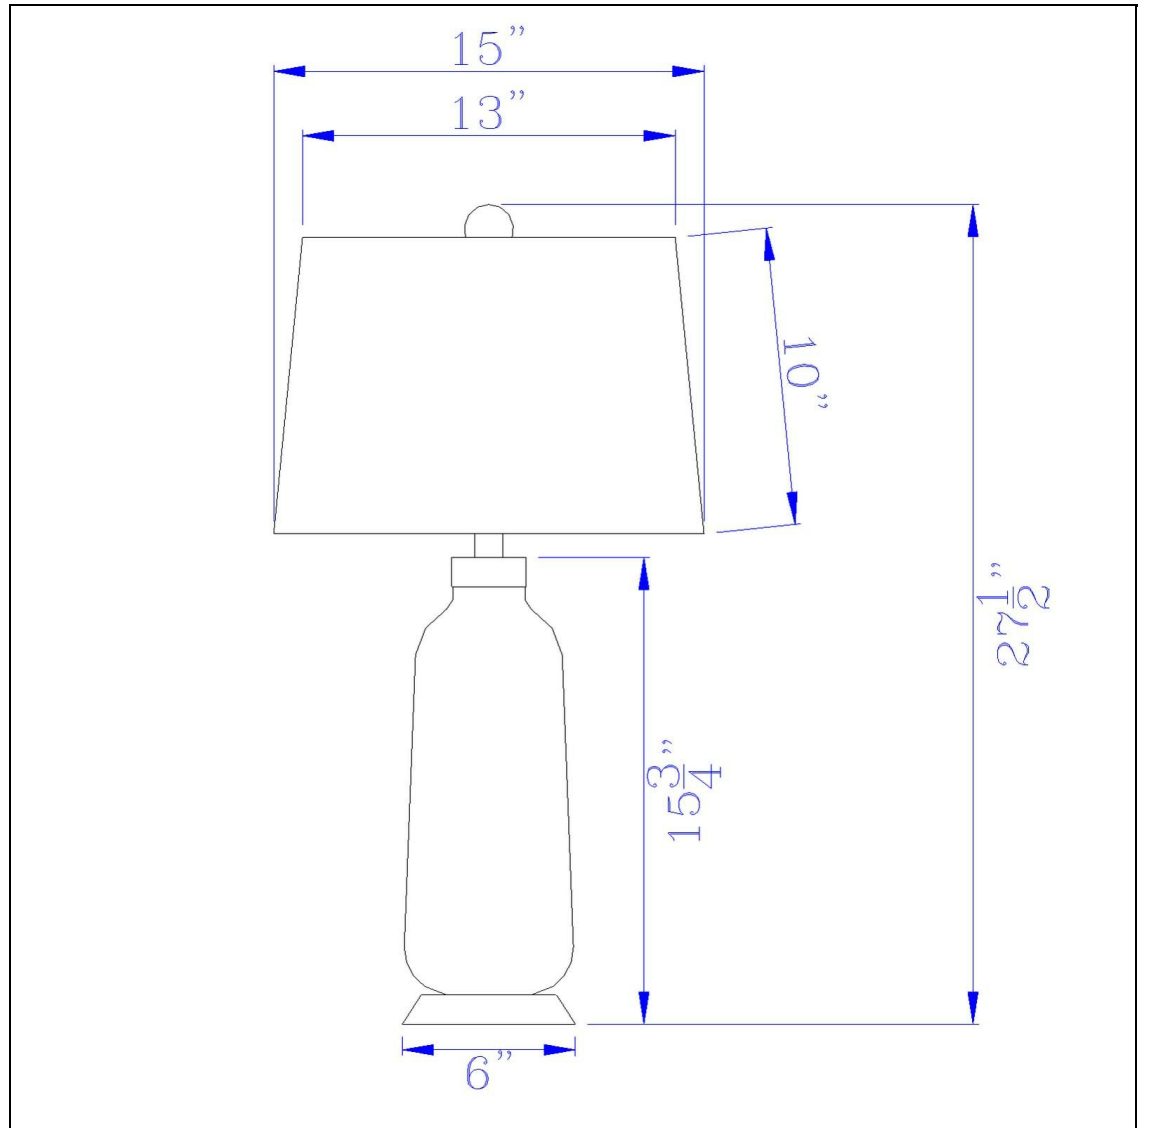

Product No. **BO-2825TB-2**

Description

150W 3 Way Bolsena Glass Table Lamp
(Priced And Sold in Pairs)
Durable Glass Construction
Smoked Dimpled Glass
Round metal Base
Sold As Set
Ships in One Carton
27.5"Height Glass Table Lamp in Smoke
Finish

Technical Specifications

UPC	020193067284	Shade Top1	13.00
Wattage	150W	Shade Bottom1	15.00
CRI	N/A	Shade Side	10.00
Lumen	N/A	Carton 1 Dimensions	19.80 x 16.00 x 16.00
Switch Type	3 Way	Carton 2 Dimensions	0.00 x 0.00 x 16.00
Bulb Base	E26	Package Dimensions	L: 16.00 W: 16.00 H: 19.80
Number of Lights	2		
Color	Clear		
Base Color	Clear		