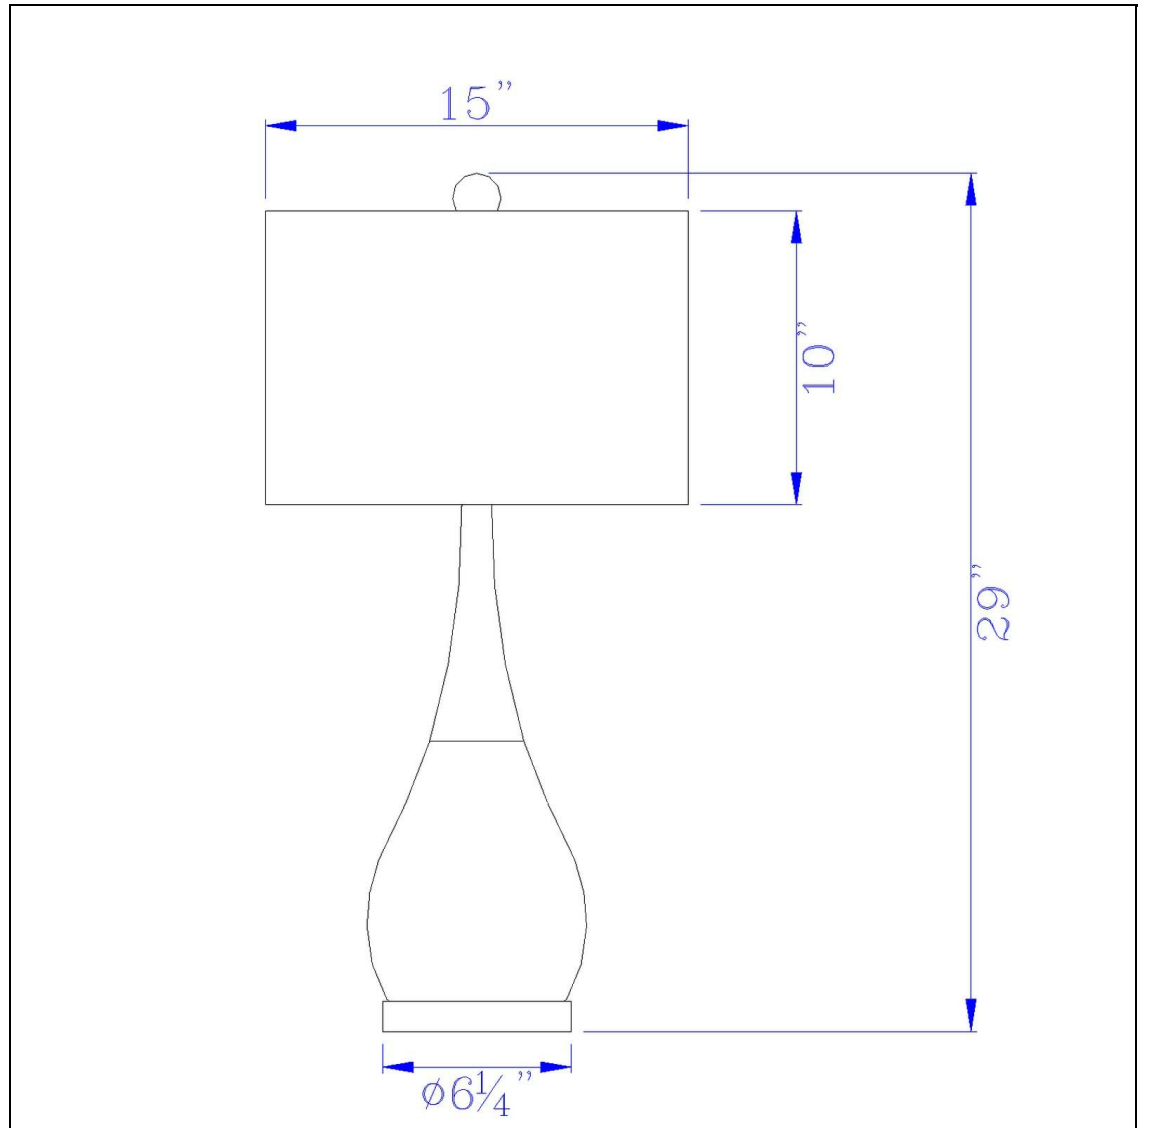

Product No. **BO-2820TB-2**

Description

150W 3 Way Sorrento Metal Laser Cut Table Lamp (Priced And Sold in Pairs)
Durable Metal Construction
Lazer Cut Finish
Bowling Pin Shape Body
Ships in One Carton
Sold as Pair
29" Height Metal Table Lamp in Brushed Steel Finish

Technical Specifications

UPC	020193067284	Shade Top1	15.00
Wattage	150W	Shade Bottom1	15.00
CRI	N/A	Shade Side	10.00
Lumen	N/A	Carton 1 Dimensions	30.30 x 16.00 x 16.00
Switch Type	3 Way	Carton 2 Dimensions	0.00 x 0.00 x 16.00
Bulb Base	E26	Package Dimensions	L: 16.00 W: 16.00 H: 30.30
Number of Lights	2		
Color	Brushed Steel		
Base Color	Brushed Steel		