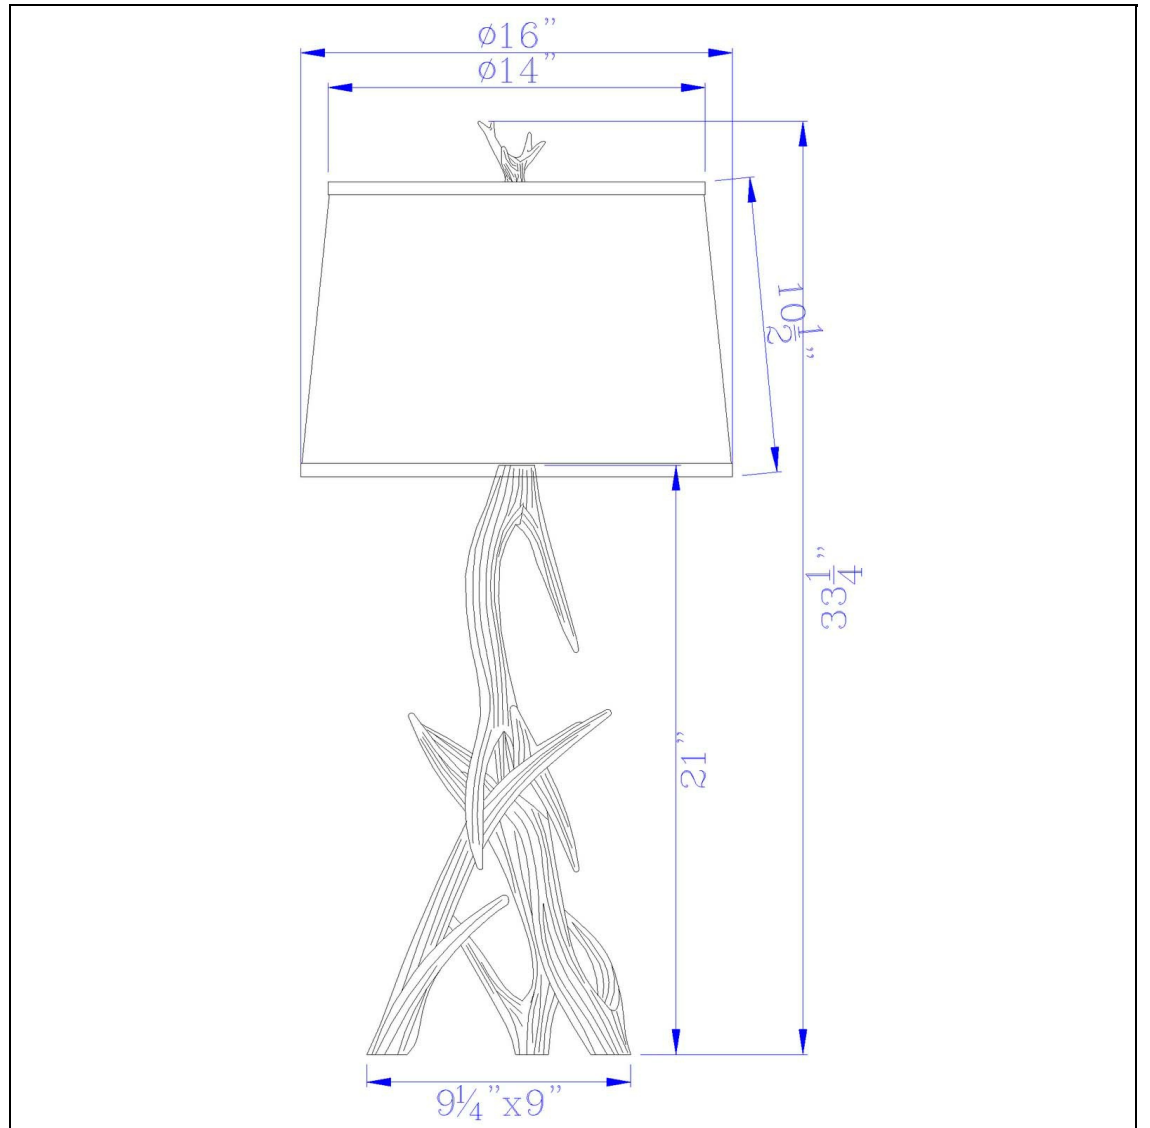

Product No. **BO-2806TB**

Description

150W 3 Way Drummond Antler Resin Table Lamp With Burlap Shade
Durable Resin Construction
Textured Fabric Shade
Ships in One Carton
Rustic Antler Design
Rustic Antler Design
33.25" Height Resin Table Lamp in Antler Finish

Technical Specifications

UPC	020193067284	Shade Top1	14.00
Wattage	150W	Shade Bottom1	16.00
CRI	N/A	Shade Side	10.50
Lumen	N/A	Carton 1 Dimensions	27.50 x 17.00 x 17.00
Switch Type	3 Way	Carton 2 Dimensions	0.00 x 0.00 x 17.00
Bulb Base	E26	Package Dimensions	L: 17.00 W: 17.00 H: 27.50
Number of Lights	1		
Color	Antler		
Base Color	Antler		