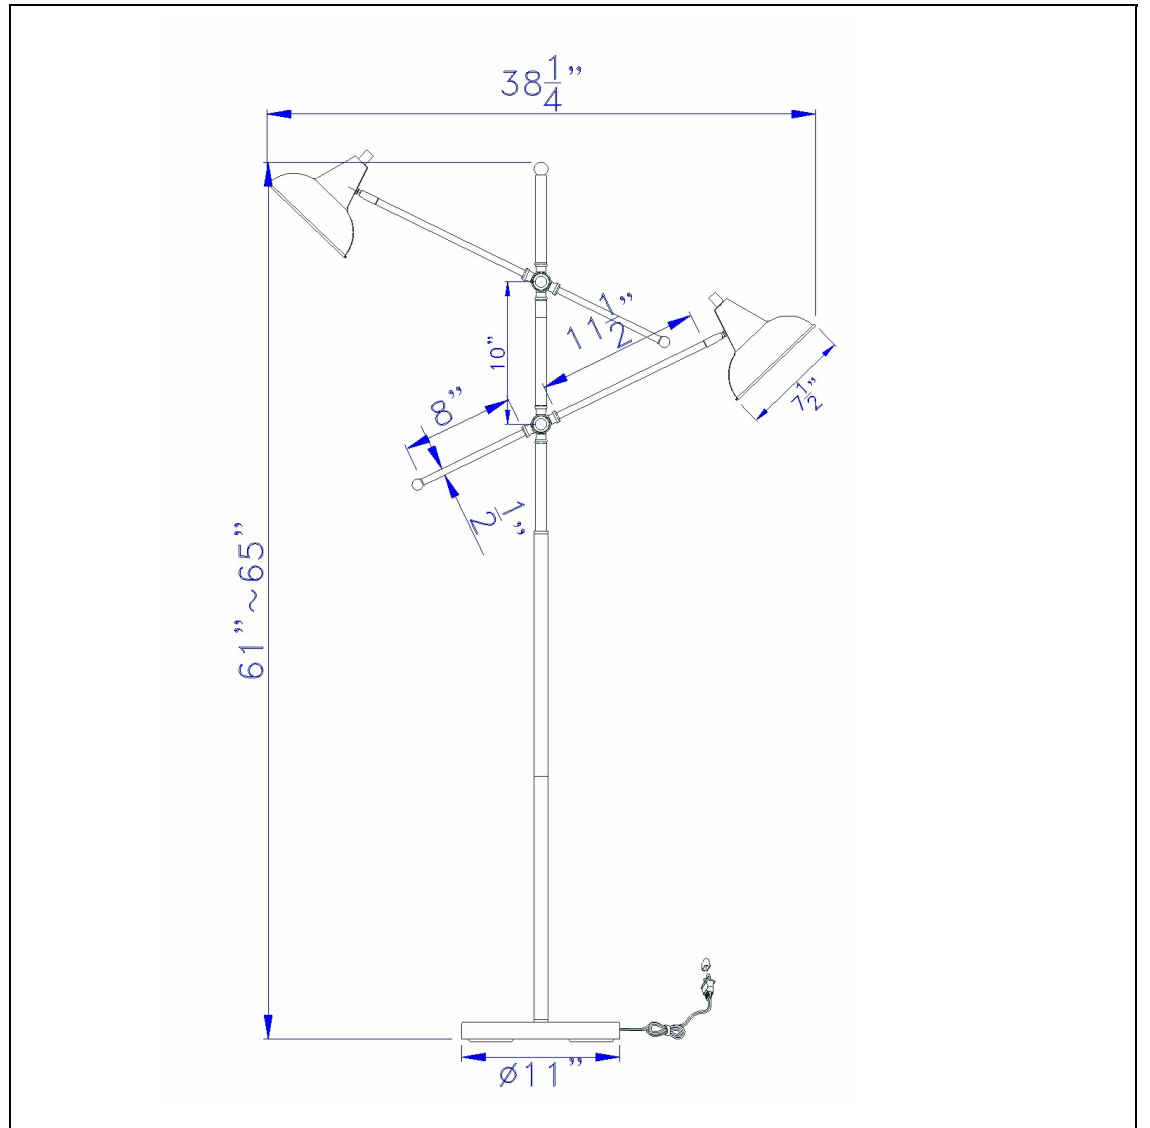

Product No. **BO-2794FL-RU**

Description

60W X 2 Canterbury Metal Adjustable Floor Lamp  
Durable Metal Construction  
Adjustable Height  
dual switch  
Metal Shade  
On/Off Switch On Base  
On/Off Switch On Base  
61' Height Metal Floor Lamp in Rust

Technical Specifications

<b>UPC</b>	020193067284	<b>Shade Bottom1</b>	7.88
<b>Wattage</b>	60WX2	<b>Shade Side</b>	5.00
<b>CRI</b>	N/A	<b>Carton 1 Dimensions</b>	24.80 x 9.50 x 24.50
<b>Lumen</b>	N/A	<b>Carton 2 Dimensions</b>	0.00 x 0.00 x 24.50
<b>Switch Type</b>	On/Off	<b>Package Dimensions</b>	L: 24.50 W: 9.50 H: 24.80
<b>Bulb Base</b>	E26		
<b>Number of Lights</b>	2		
<b>Color</b>	Rust		
<b>Base Color</b>	Rust		