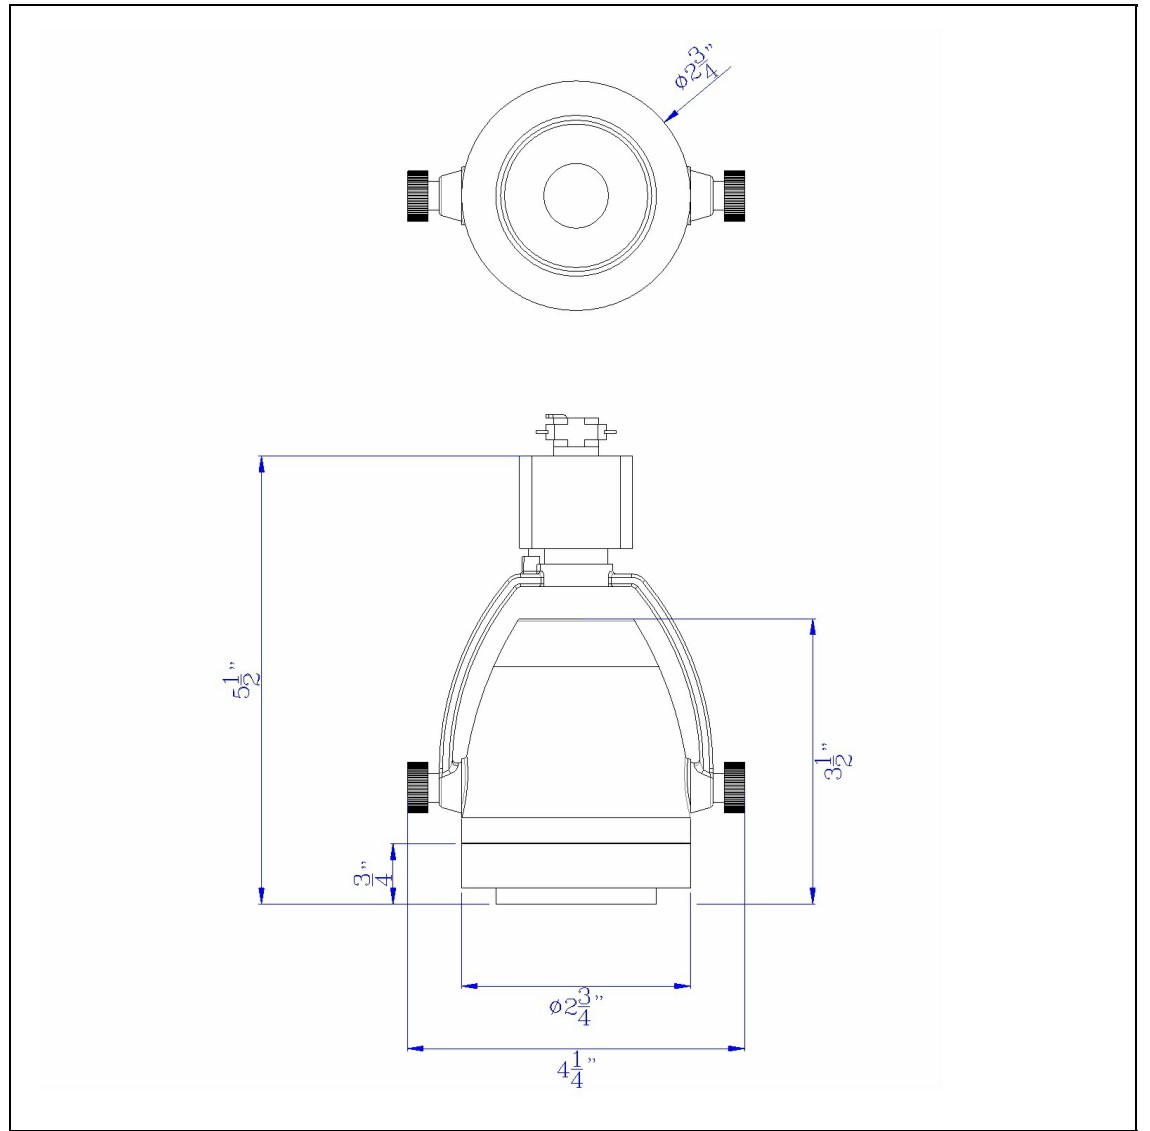

Product No. **HT-701-RU**

Description

Dimmable 12W integrated LED Track Fixture,
960 Lumen, 3000K
Durable Metal Construction
12 Watt Integrated Led
24 Degree beam spread
3000K Temperature
Ships in One Carton
Ships in One Carton
Dimmable with Lutron Brand Dimmers:
DVCL-153P, SCL-153P,AYCL-153P,CTCL-
153P,DVCL-253P,DVSCLL-253P,SE
5" Height Metal Track Head in Rust

Technical Specifications

UPC	020193067284	Carton 1 Dimensions	7.30 x 11.50 x 15.00
Wattage	LED12W	Carton 2 Dimensions	0.00 x 0.00 x 15.00
CRI	85	Package Dimensions	L: 15.00 W: 11.50 H: 7.30
Lumen	960		
Switch Type	Track		
Bulb Base	LED		
Number of Lights	1		
Color	Rust		
Base Color	Rust		