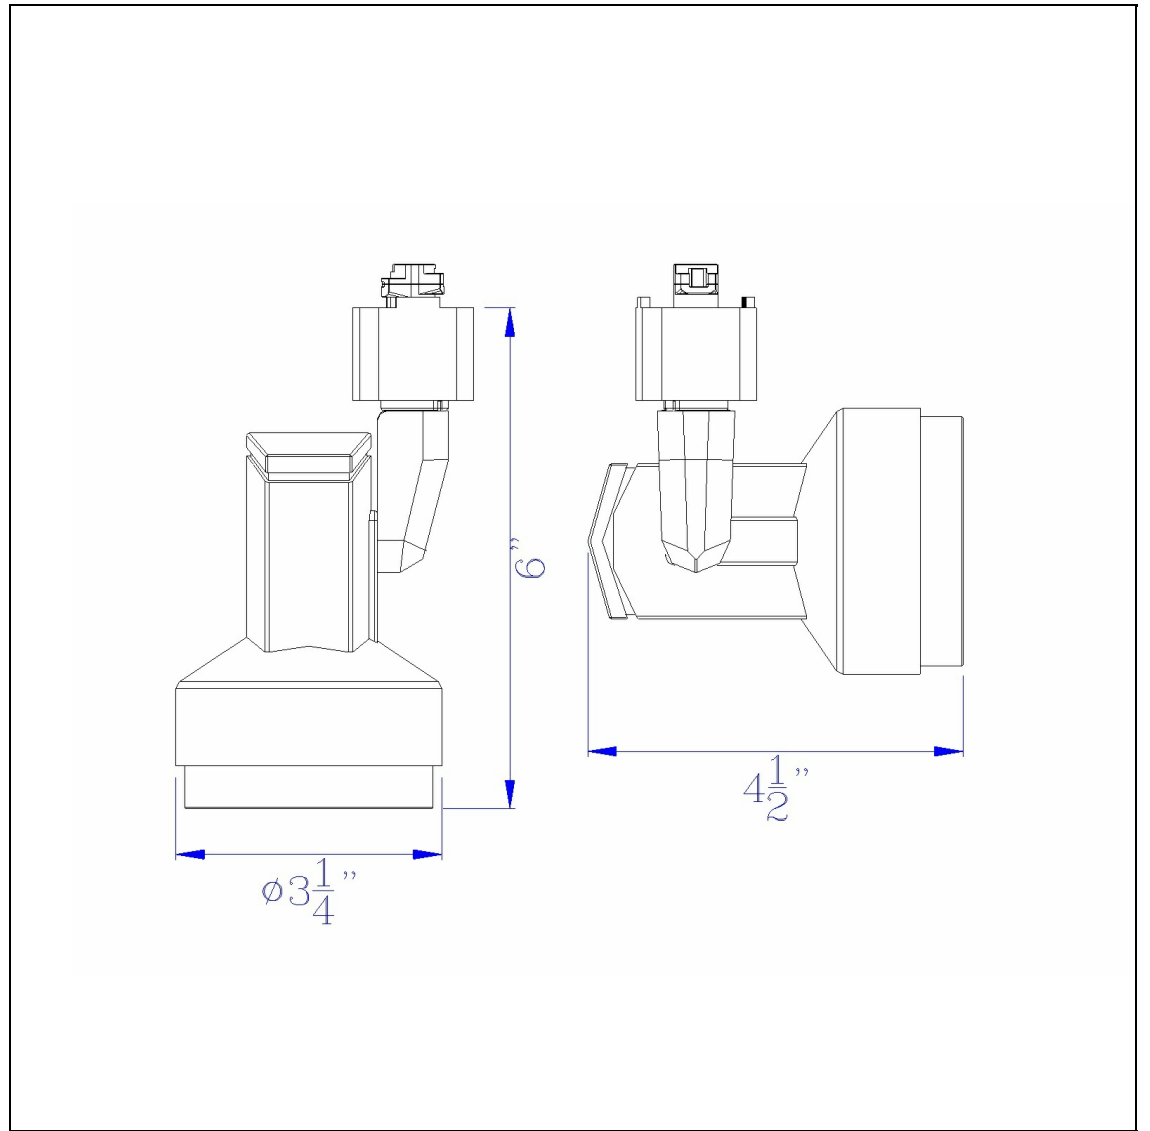

Product No. **HT-352M-RU**

Description

Dimmable 17W intergrated LED Track Fixture, 1330 Lumen, 3300K
Durable Metal Construction
17 Watt Integrated Led
24 Degree beam spread
3300K Temperature
Ships in One Carton
Ships in One Carton
Dimmable with Lutron Brand Dimmers: DVCL-153P, SCL-153P,AYCL-153P,CTCL-153P,DVCL-253P,DVSCLL-253P,SE
6.25" Height Metal Track Head in Rust

Technical Specifications

UPC	020193067284
Wattage	LED18W
CRI	90
Lumen	1300
Switch Type	Track
Bulb Base	LED
Number of Lights	1
Color	Rust
Base Color	Rust

Carton 1 Dimensions	13.80 x 14.00 x 14.80
Carton 2 Dimensions	0.00 x 0.00 x 14.80
Package Dimensions	L: 14.80 W: 14.00 H: 13.80