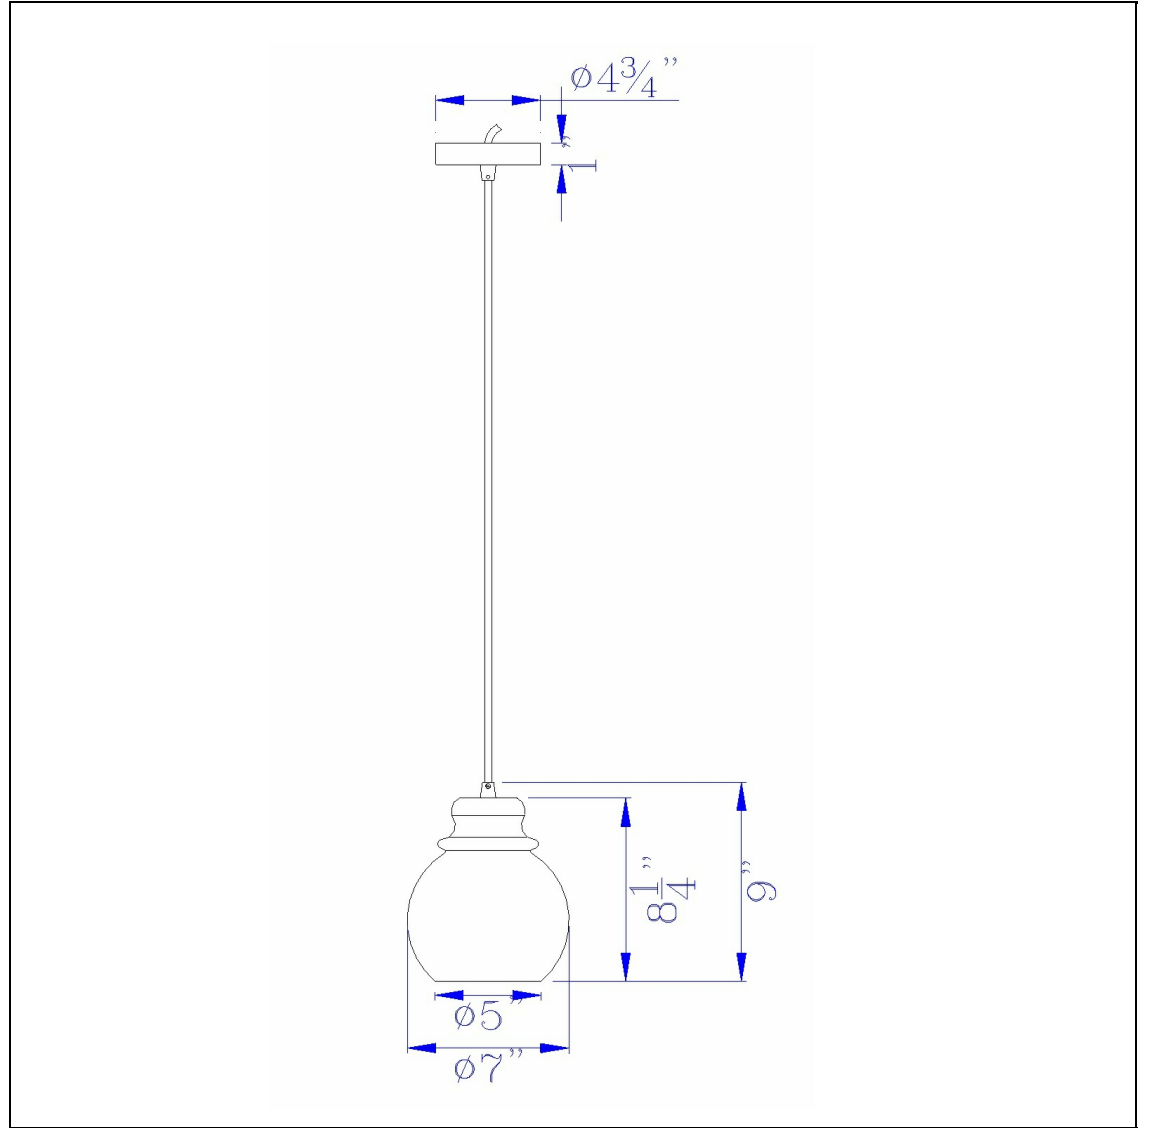

Product No. **FX-3673-1**

Description

60W Aversa Rippled Glass Pendant (Edison Bulb Not included)
Durable Glass and Metal Construction
Ships in One Carton
Includes 6 Foot Cord
Uses One Medium Base 60 Watt Max. Bulb
Canopy Included
Canopy Included
9" Height Glass Pendant in Amber Finish and 72" Cord

Technical Specifications

UPC	020193067284	Shade Bottom1	7.00
Wattage	60W	Shade Side	9.00
CRI	N/A	Carton 1 Dimensions	9.90 x 9.90 x 14.50
Lumen	N/A	Carton 2 Dimensions	0.00 x 0.00 x 14.50
Switch Type	Hardwired	Package Dimensions	L: 14.50 W: 9.90 H: 9.90
Bulb Base	E26		
Number of Lights	1		
Color	Amber		
Base Color	Black		