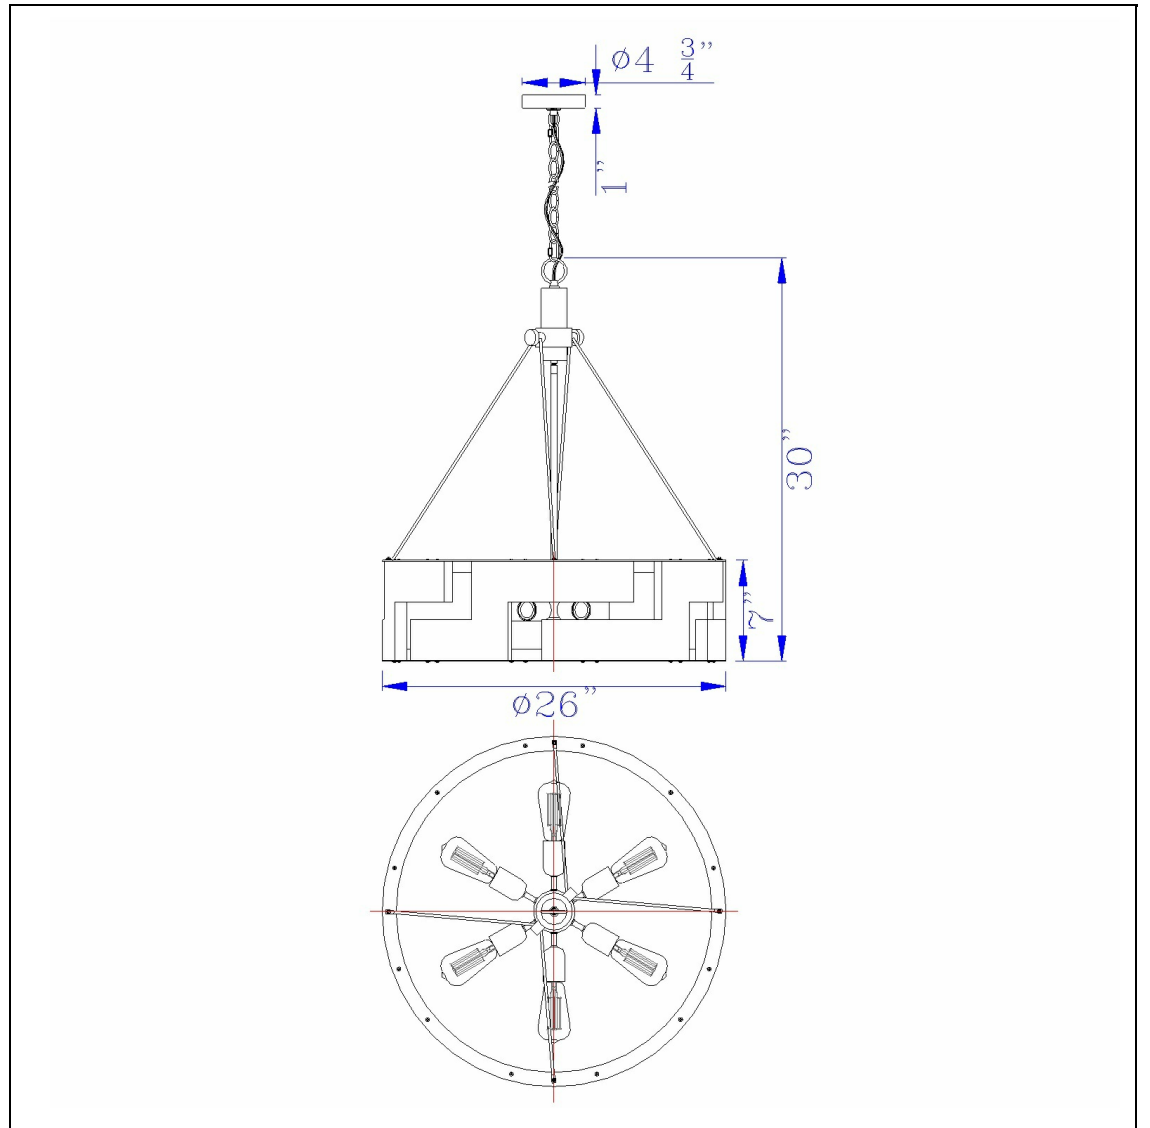

Product No. **FX-3670-6**

Description

60W X 6 Bradford Metal And Wood Chandelier (Edison Bulbs Not included)
Durable Metal and Wood Construction
Ships in One Carton
Smoky Wood Accents
METAL FRAME : BLACK FINISH
30" Height Metal Chandelier in Smoky Wood Finish

Technical Specifications

UPC	020193067284	Carton 1 Dimensions	11.10 x 28.40 x 28.40
Wattage	60WX6	Carton 2 Dimensions	0.00 x 0.00 x 28.40
CRI	N/A	Package Dimensions	L: 28.40 W: 28.40 H: 11.10
Lumen	N/A		
Switch Type	Hardwired		
Bulb Base	E26		
Number of Lights	6		
Color	Smoky Wood		
Base Color	Smoky Wood		