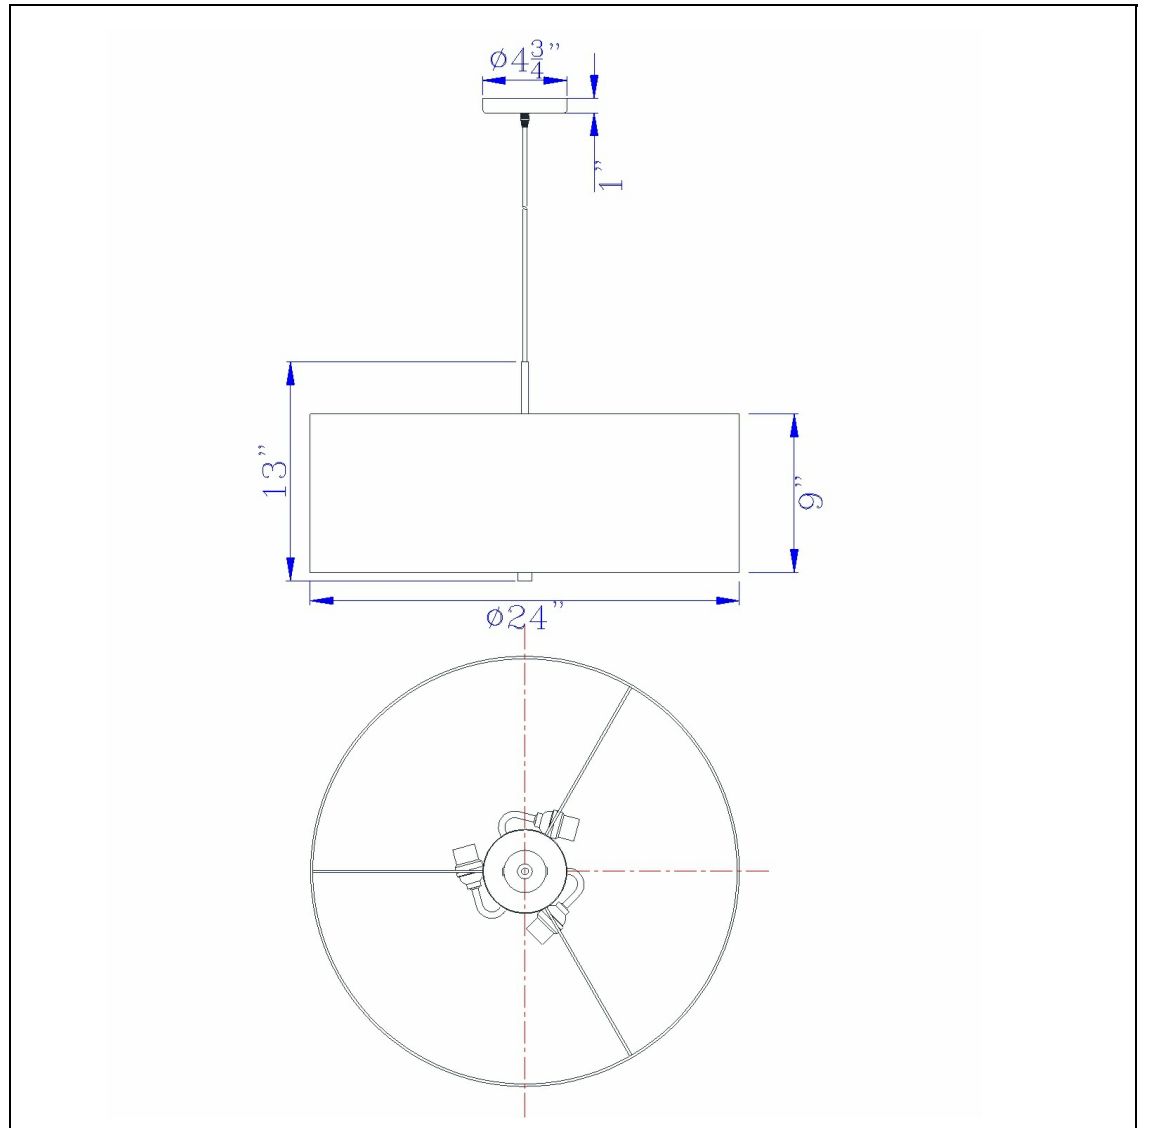

Product No. **FX-3628-3P**

Description

60W X 3 Addison Drum Pendant Fixture.
Dia:24"
Durable Metal and Fabric Construction
Comes with 6 Feet of Cord
Ships in One Carton
Diffuser Included
Canopy Included
Canopy Included
12.25" Height Fabric Pendant Fixture in Linen

Technical Specifications

UPC	020193067284	Shade Top1	24.00
Wattage	60WX3	Shade Bottom1	24.00
CRI	N/A	Shade Side	9.00
Lumen	N/A	Carton 1 Dimensions	11.80 x 26.00 x 26.00
Switch Type	Hardwired	Carton 2 Dimensions	0.00 x 0.00 x 26.00
Bulb Base	E26	Package Dimensions	L: 26.00 W: 26.00 H: 11.80
Number of Lights	3		
Color	Linen		
Base Color	Brushed Steel		