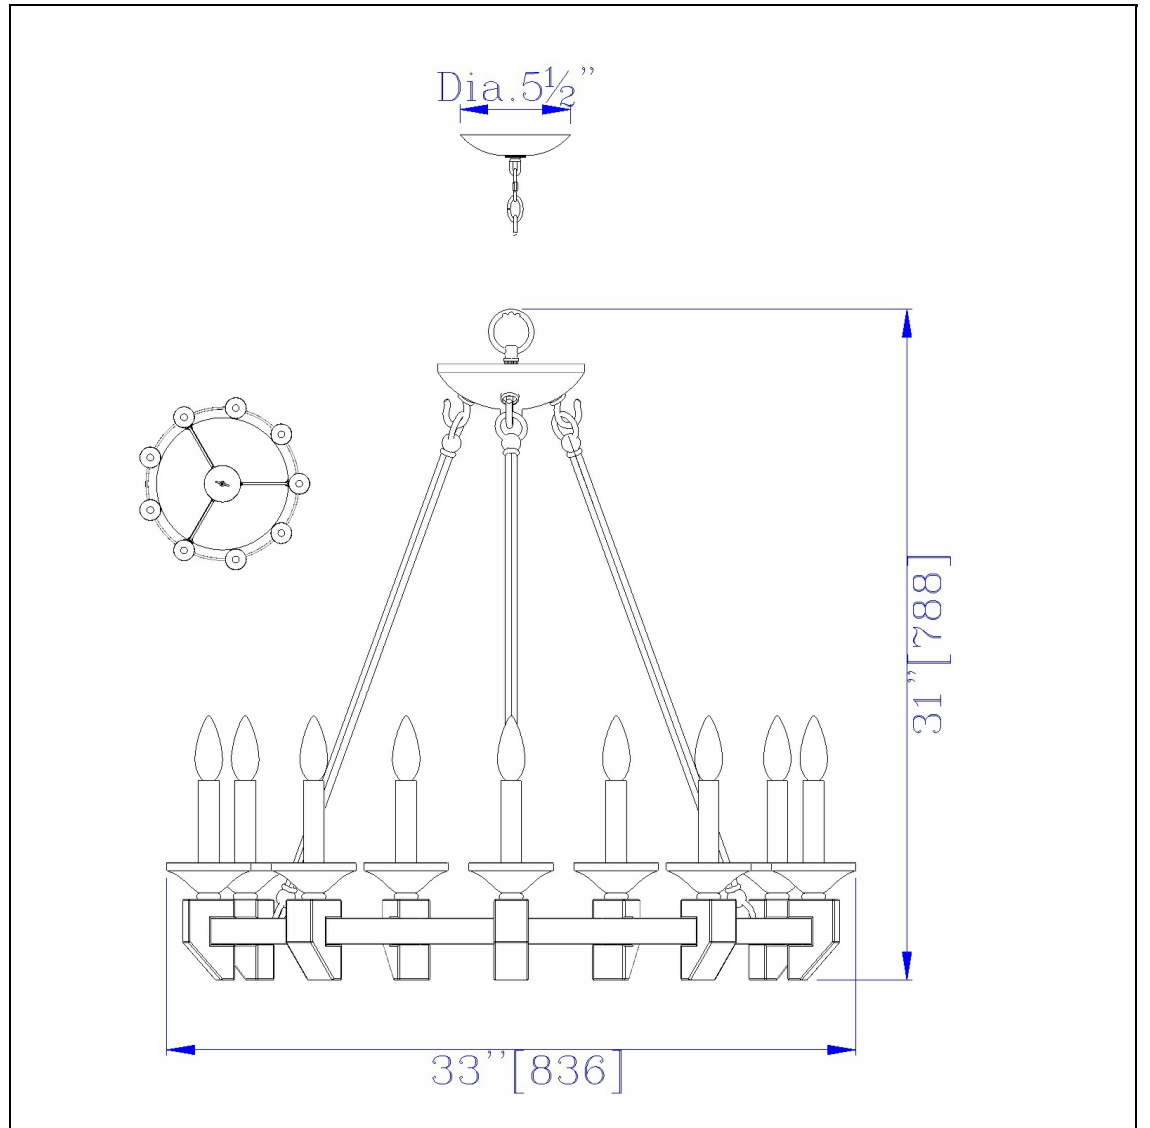

Product No. **FX-3517-9**

Description

60W X 9 Cruz Metal/Wood Chandelier
Durable Metal and Wood Construction
Includes 6 Foot Chain
Includes 10 Feet of Wire
Ships in One Carton
Uses 9 Candelabra Base 60 Watt Max. Bulbs
Uses 9 Candelabra Base 60 Watt Max. Bulbs
31" Height Metal and Wood Chandelier in
Warm Bronze Finish

Technical Specifications

UPC	020193067284	Carton 1 Dimensions	10.50 x 35.00 x 35.00
Wattage	60WX9	Carton 2 Dimensions	0.00 x 0.00 x 35.00
CRI	N/A	Package Dimensions	L: 35.00 W: 35.00 H: 10.50
Lumen	N/A		
Switch Type	Hardwired		
Bulb Base	E12		
Number of Lights	9		
Color	Bronze/Wood		
Base Color	Bronze/Wood		