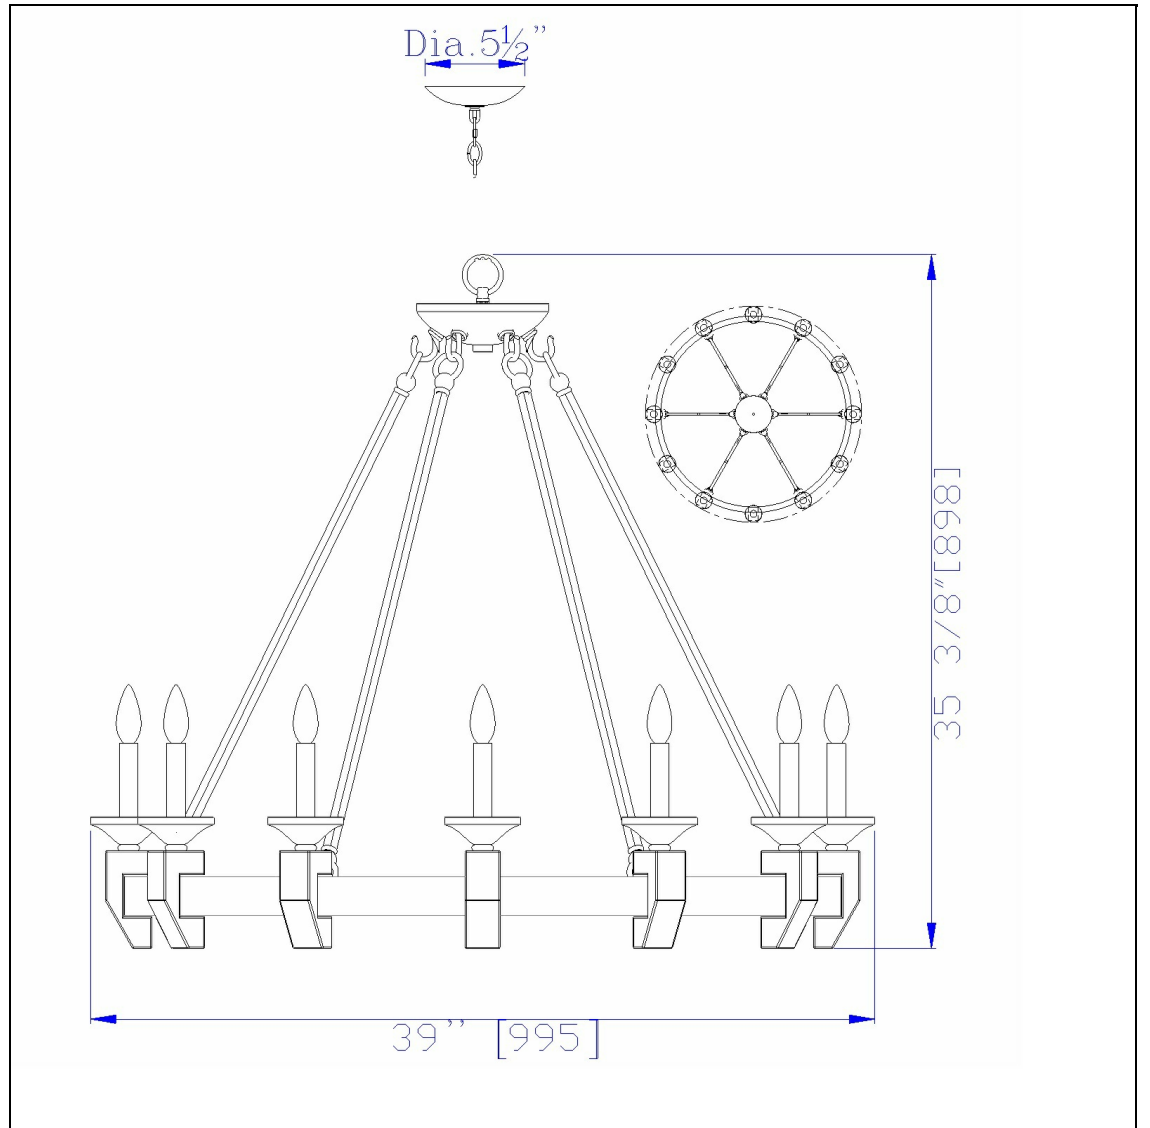

Product No. **FX-3517-12**

Description

60W X 12 Cruz Metal/Wood Chandelier  
Durable Metal and Wood Construction  
Includes 6 Foot Chain  
Includes 10 Feet of Wire  
Ships in One Carton  
Uses 12 Candelabra Base 60 Watt Max. Bulbs  
Uses 12 Candelabra Base 60 Watt Max. Bulbs  
35.38" Height Metal and Wood Chandelier in  
Warm Bronze Finish

Technical Specifications

<b>UPC</b>	020193067284	<b>Carton 1 Dimensions</b>	13.00 x 41.00 x 41.00
<b>Wattage</b>	60WX12	<b>Carton 2 Dimensions</b>	0.00 x 0.00 x 41.00
<b>CRI</b>	N/A	<b>Package Dimensions</b>	L: 41.00 W: 41.00 H: 13.00
<b>Lumen</b>	N/A		
<b>Switch Type</b>	Hardwired		
<b>Bulb Base</b>	E12		
<b>Number of Lights</b>	12		
<b>Color</b>	Bronze/Wood		
<b>Base Color</b>	Bronze/Wood		