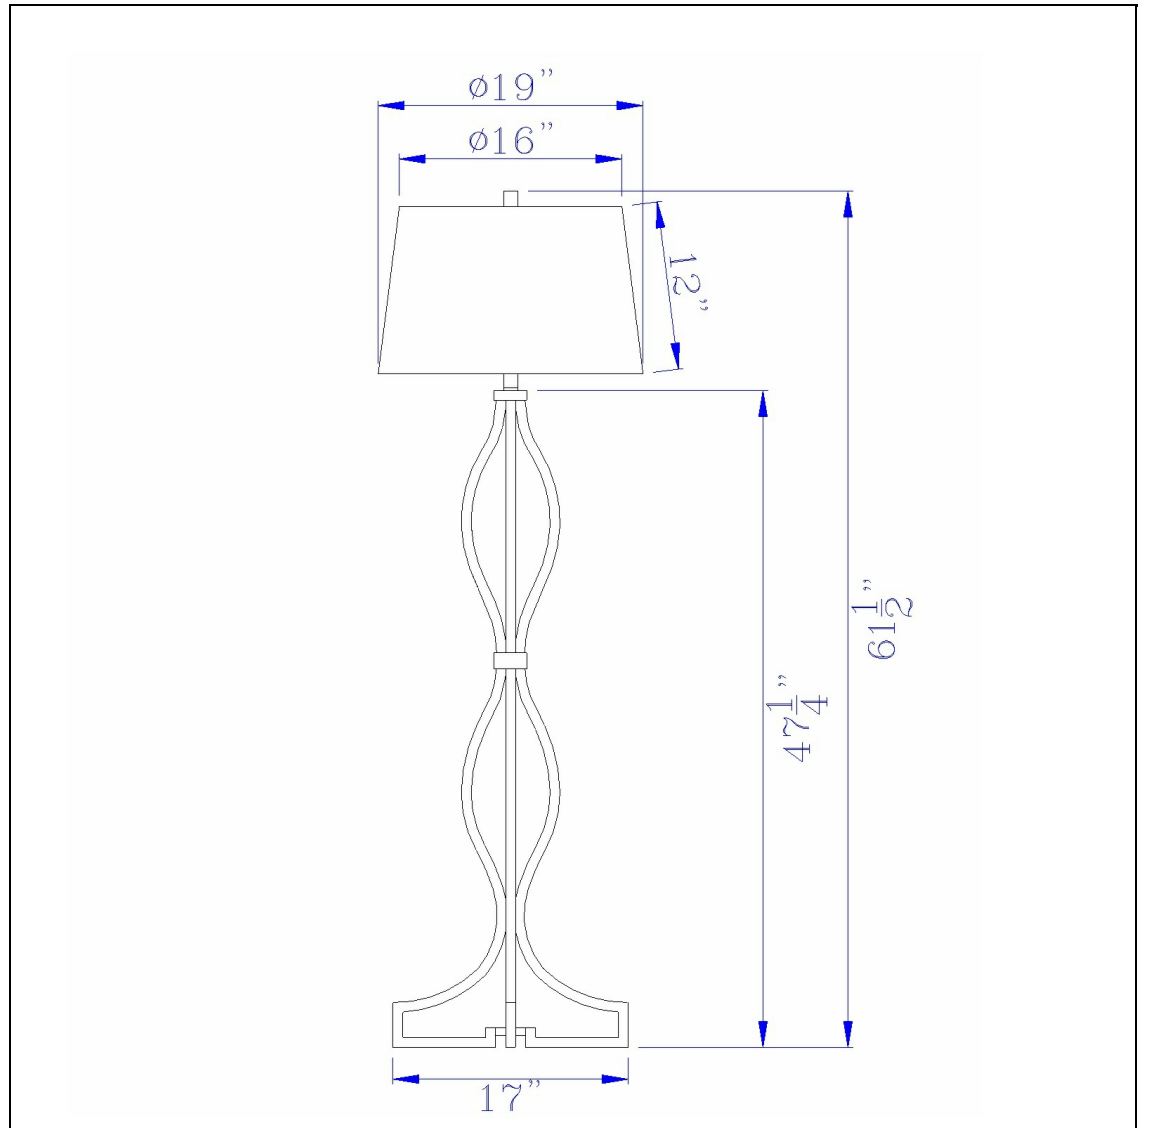

Product No. **BO-2784FL**

Description

150W 3 Way Tivoli Iron Floor Lamp With Burlap Shade
Durable Iron Construction
Ships in One Carton
Three Way Switch Mechanism
Hardback Shade Included
61.5" Height Iron Floor Lamp in Rust Finish

Technical Specifications

UPC	020193067284	Shade Top1	16.00
Wattage	150W	Shade Bottom1	19.00
CRI	N/A	Shade Side	12.00
Lumen	N/A	Carton 1 Dimensions	30.80 x 20.00 x 20.00
Switch Type	3Way	Carton 2 Dimensions	0.00 x 0.00 x 20.00
Bulb Base	E26	Package Dimensions	L: 20.00 W: 20.00 H: 30.80
Number of Lights	1		
Color	Rust		
Base Color	Rust		