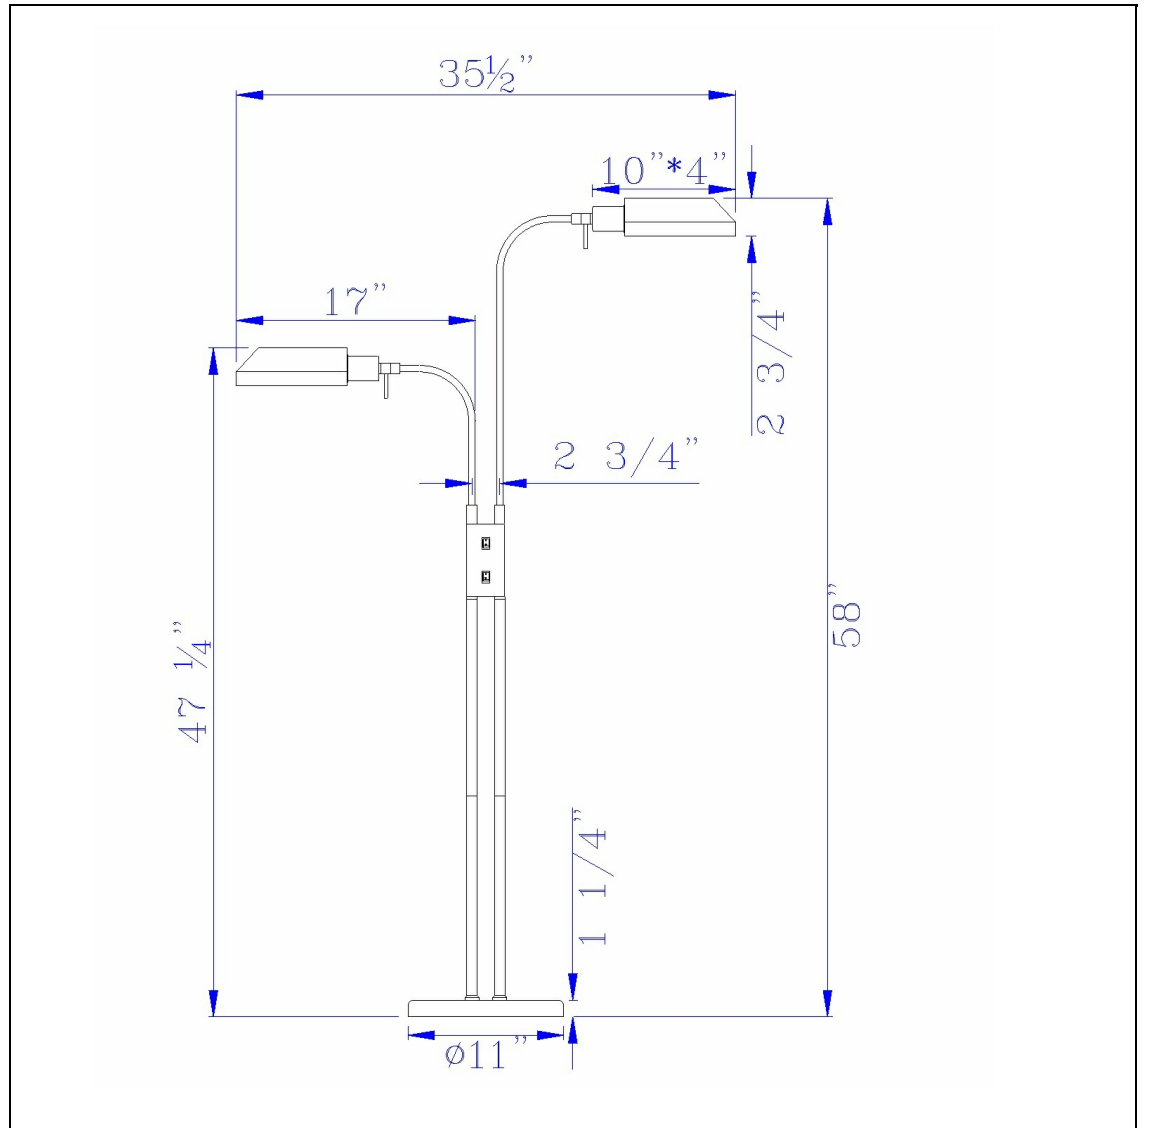

Product No. **BO-127FL-2L-DB**

Description

60W X 2 Pharmacy Dual Height Floor Lamp  
With On Off Rocker Switch  
Durable Metal Construction  
Ships in One Carton  
Double Rocker Switch  
Adjustable Head  
58" Height Metal Floor Lamp in Dark Bronze

Technical Specifications

|                         |              |                            |                           |
|-------------------------|--------------|----------------------------|---------------------------|
| <b>UPC</b>              | 020193067284 | <b>Shade Top1</b>          | 10.00                     |
| <b>Wattage</b>          | 60W X 2      | <b>Shade Top2</b>          | 4.00                      |
| <b>Lumen</b>            | X            | <b>Shade Bottom1</b>       | 10.00                     |
| <b>Switch Type</b>      | ON/OFF       | <b>Shade Bottom2</b>       | 4.00                      |
| <b>Bulb Base</b>        | E26          | <b>Shade Side</b>          | 2.75                      |
| <b>Number of Lights</b> | 2            | <b>Carton 1 Dimensions</b> | 32.50 x 4.80 x 25.30      |
| <b>Color</b>            | Dark Bronze  | <b>Carton 2 Dimensions</b> | 0.00 x 0.00 x 25.30       |
| <b>Base Color</b>       | Dark Bronze  | <b>Package Dimensions</b>  | L: 25.30 W: 4.80 H: 32.50 |